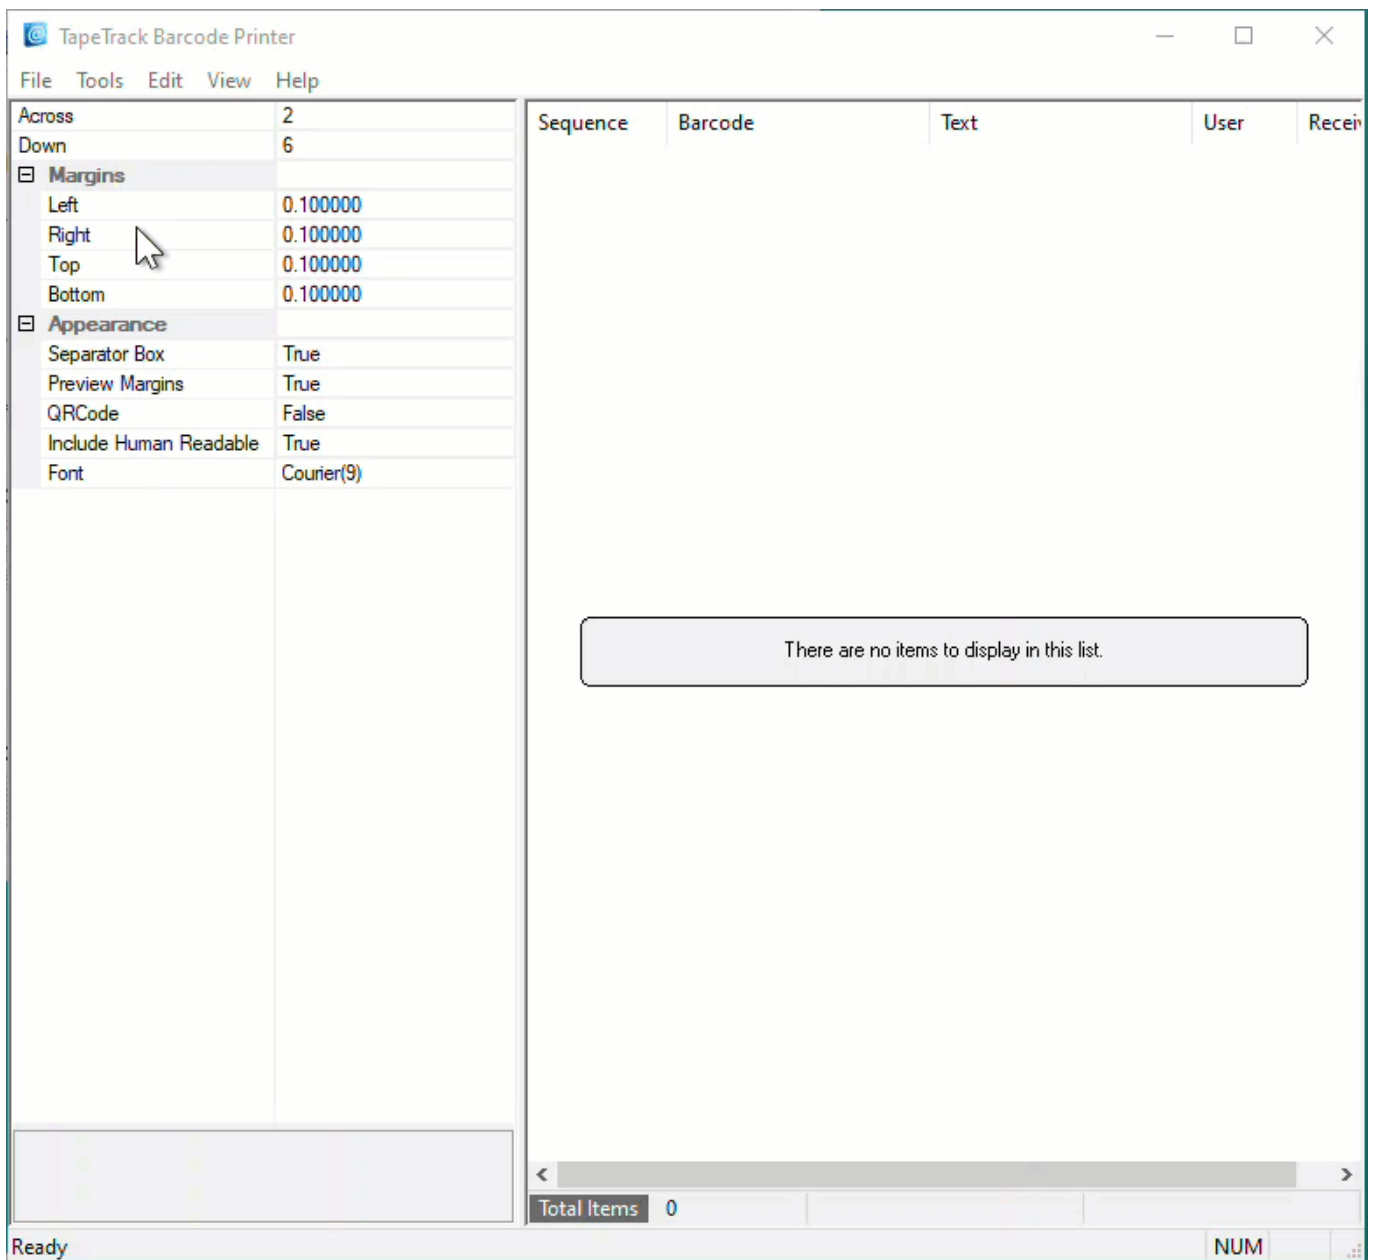

Barcode Printer Paste

Pastes Windows Clipboard values into the Barcode Printer.

From: <https://rtfm.tapetrack.com/> - **TapeTrack Documentation**

Permanent link: https://rtfm.tapetrack.com/barcode_printer/paste