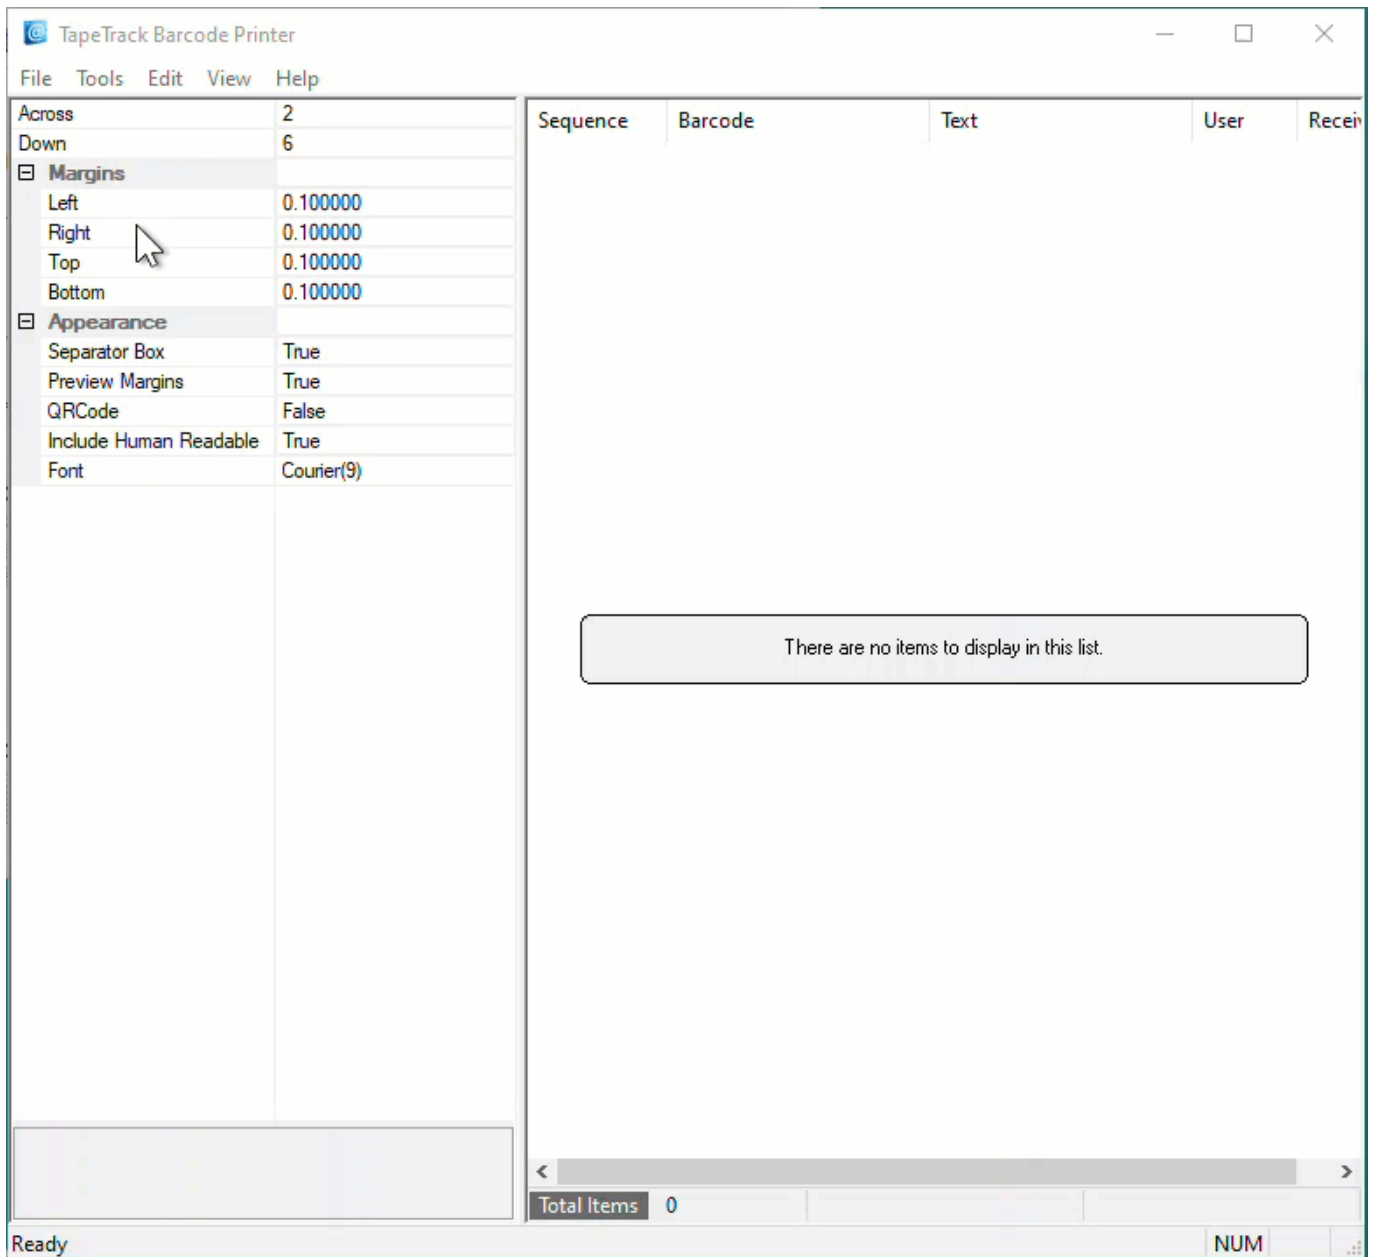

Barcode Printer Paste

From: <https://rtfm.tapetrack.com/> - **TapeTrack Documentation**

Permanent link: https://rtfm.tapetrack.com/barcode_printer/paste?rev=1617688278

Last update: **2025/01/21 22:07**