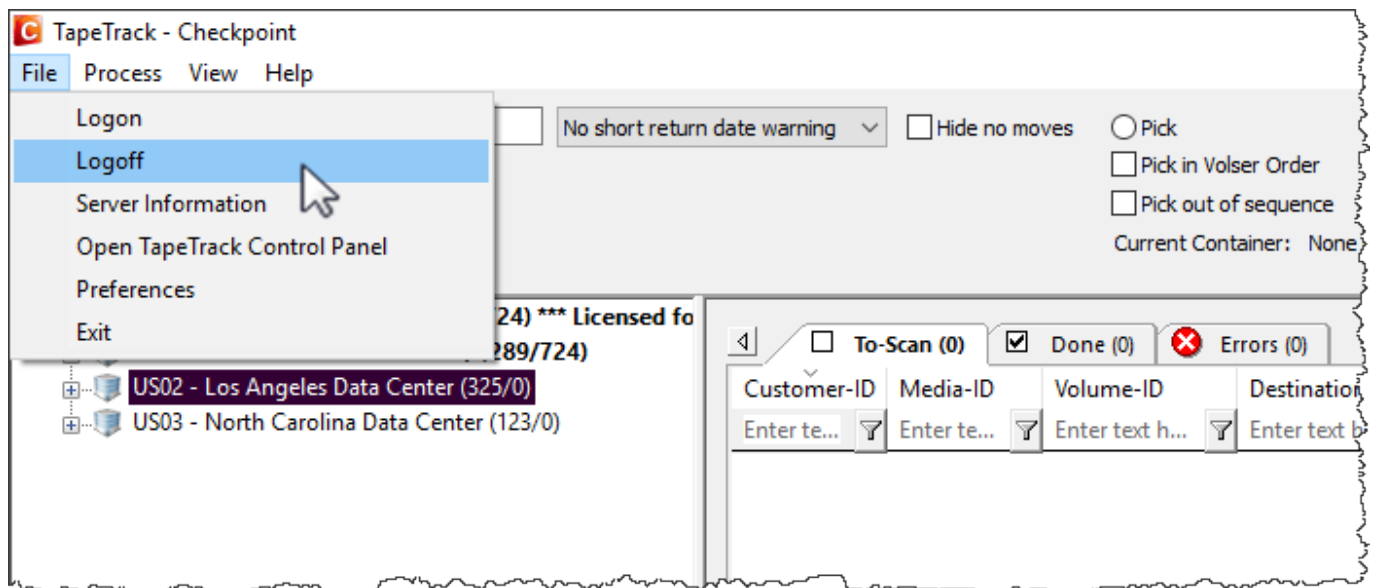

# Logoff

From the main menu select File → Logoff.

Alternatively, clicking the X at the top right corner will close TapeTrack Checkpoint and log you off automatically.

From:  
<https://rtfm.tapetrack.com/> - **TapeTrack Documentation**