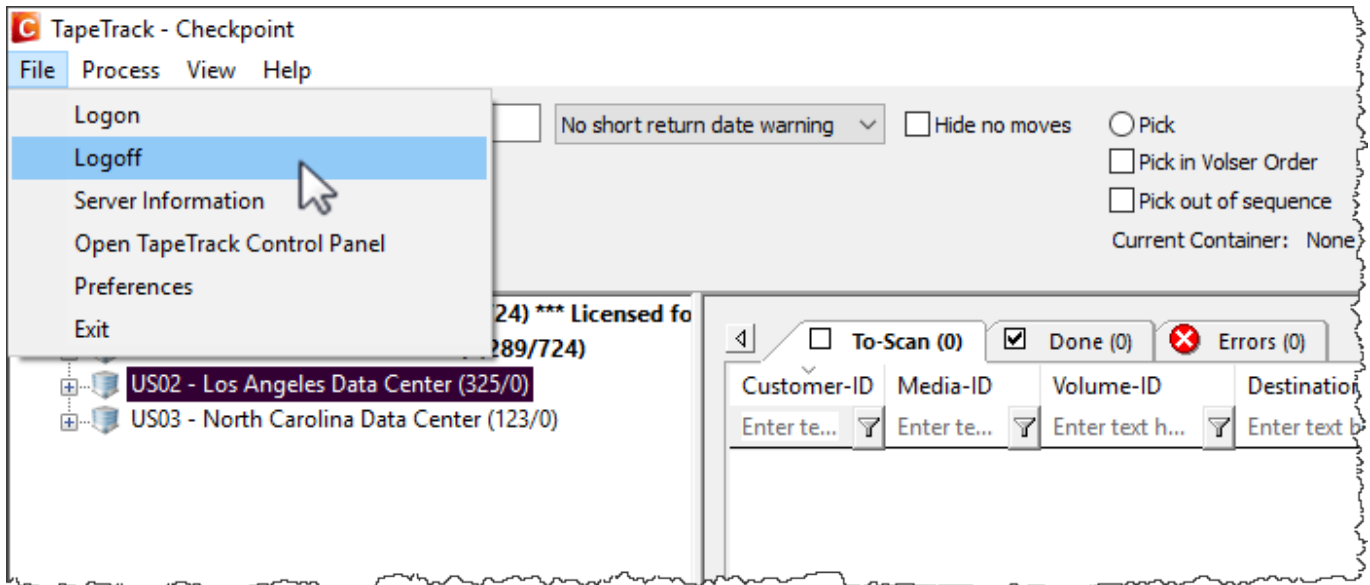

Logoff

From the main menu select File → Logoff.

Alternatively, clicking the X at the top right corner will close TapeTrack Checkpoint and log you off automatically.

From:
<https://rtfm.tapetrack.com/> - **TapeTrack Documentation**