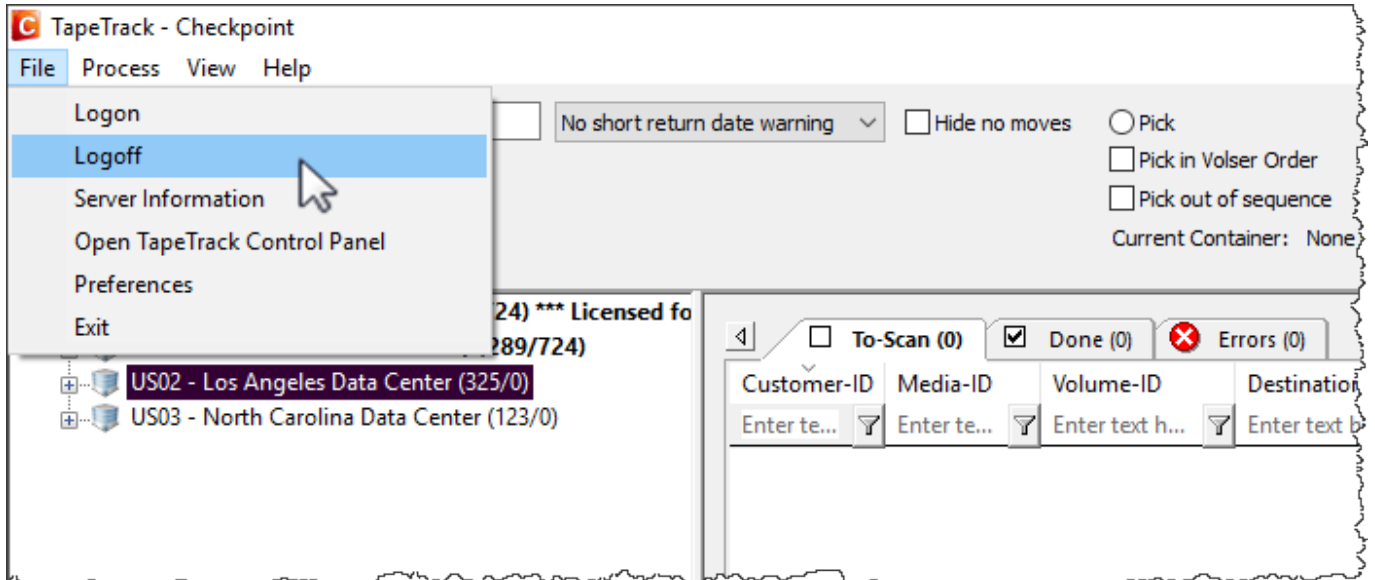

# Server Information

The Server Information Window displays details of the server and the current connection.

To open the Server Information window select, from the main menu, File → Server Information.

## Server Information Window

The screenshot shows a window titled "Server Information" with a close button in the top right corner. At the top center is a blue globe icon with a network cable plugged into it. Below this are four panels:

An "OK" button is located at the bottom right of the window.

There are four different panels in the **Server Information Window**:

- **Server Details:** The Server Information as defined by [Framework Server License](#):
  - **Owner** name of TapeTrack Software
  - **Description** of TapeTrack Software
  - **Version** of TapeTrack Software currently installed.
- **Server Runtime Details:**
  - **Process-ID**
  - **Current Time**
  - **Start Time**
  - **Uptime**
- **Current User Information:** Displays information on the current User.
  - **User-ID**
  - **User Name**
  - **User Email**
- **Server Details:** Displays connection information pertaining to the current session.
  - **Requests**