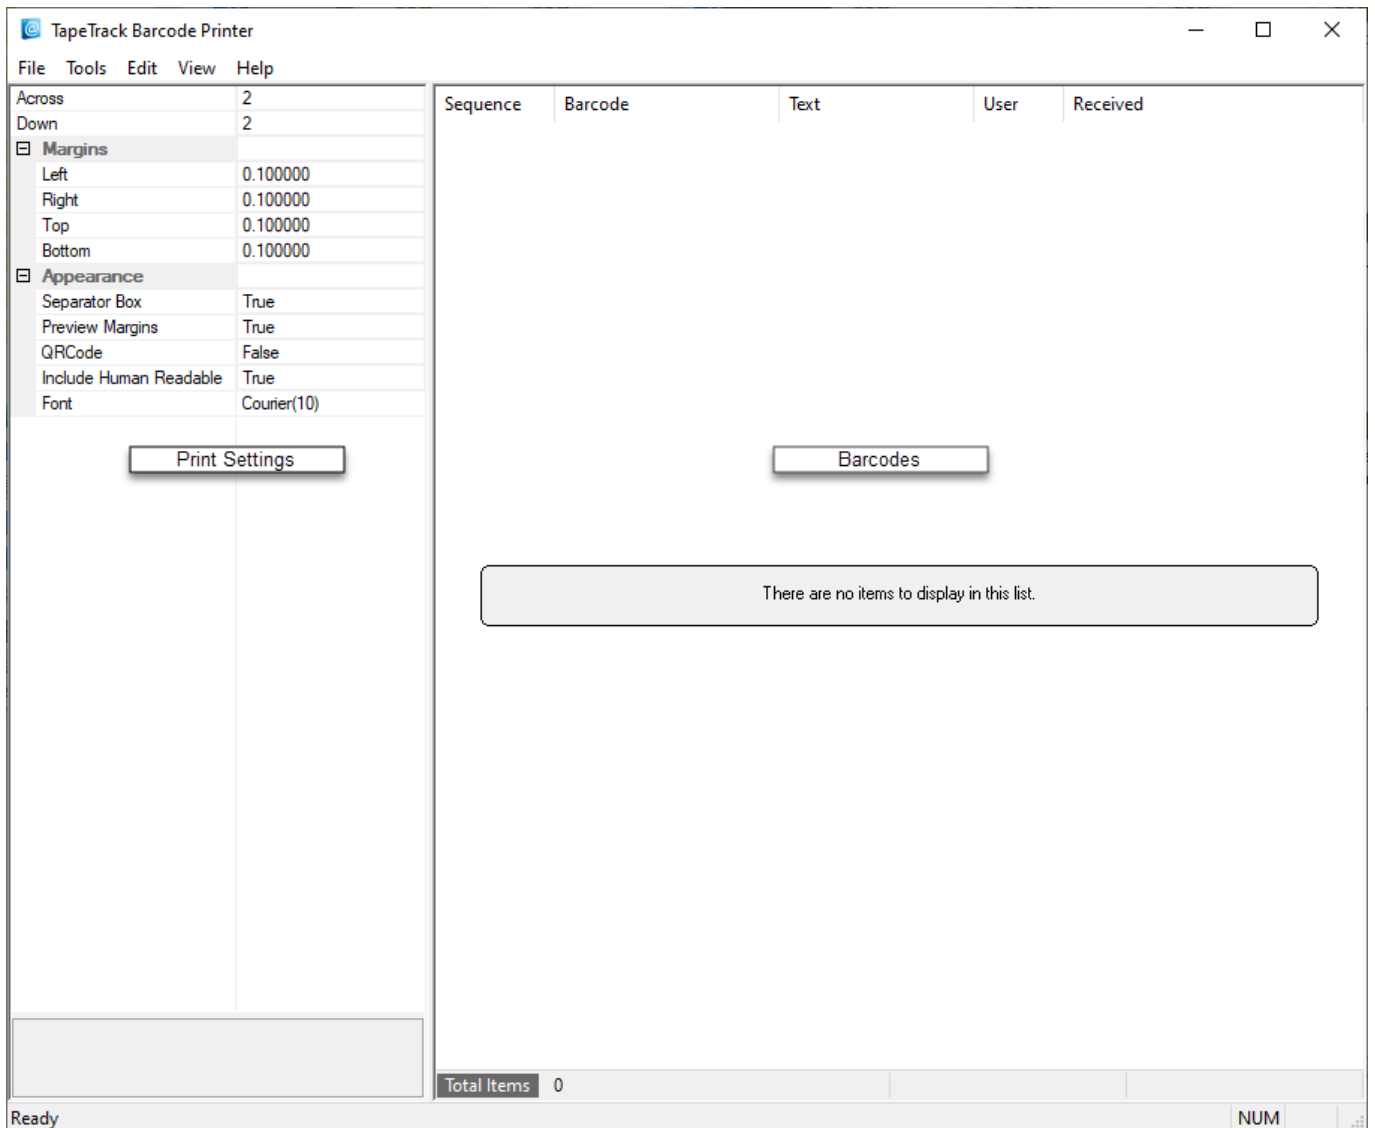

Barcode Printer

From:
<https://rtfm.tapetrack.com/> - **TapeTrack Documentation**

Permanent link:
https://rtfm.tapetrack.com/common/barcode_printer?rev=1617666059

Last update: **2025/01/21 22:07**