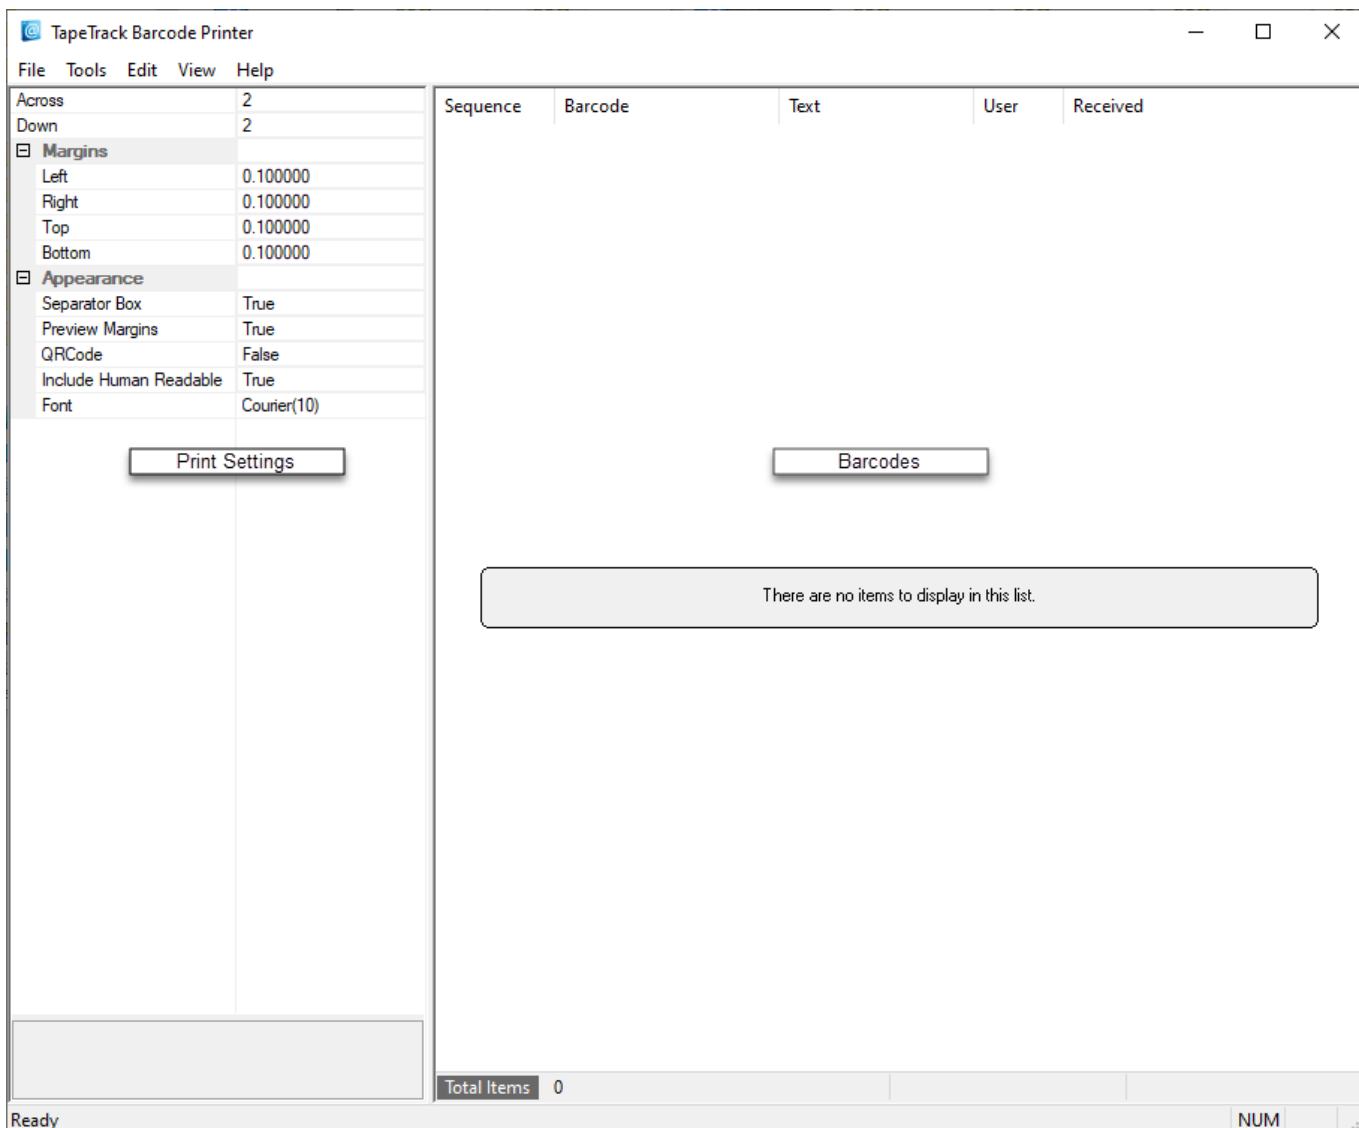

# Barcode Printer

From: <https://rtfm.tapetrack.com/> - **TapeTrack Documentation**

Permanent link: [https://rtfm.tapetrack.com/common/barcode\\_printer?rev=1617666059](https://rtfm.tapetrack.com/common/barcode_printer?rev=1617666059)