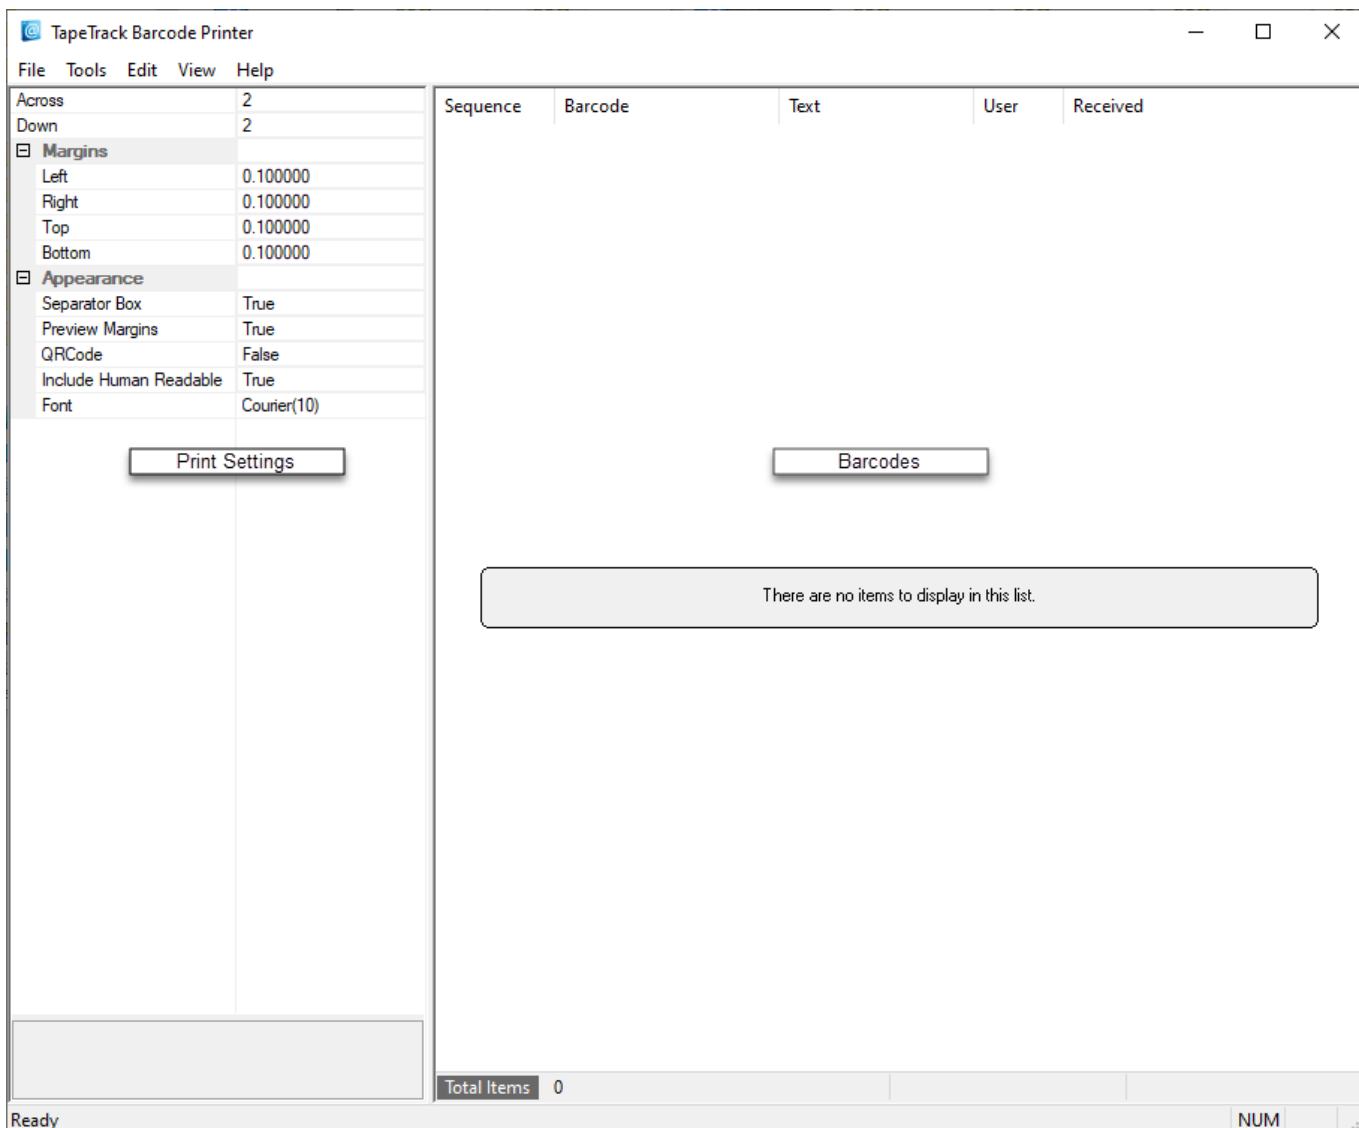

Barcode Printer

From:
<https://rtfm.tapetrack.com/> - **TapeTrack Documentation**

Permanent link:
https://rtfm.tapetrack.com/common/barcode_printer?rev=1617666059

Last update: **2025/01/21 22:07**