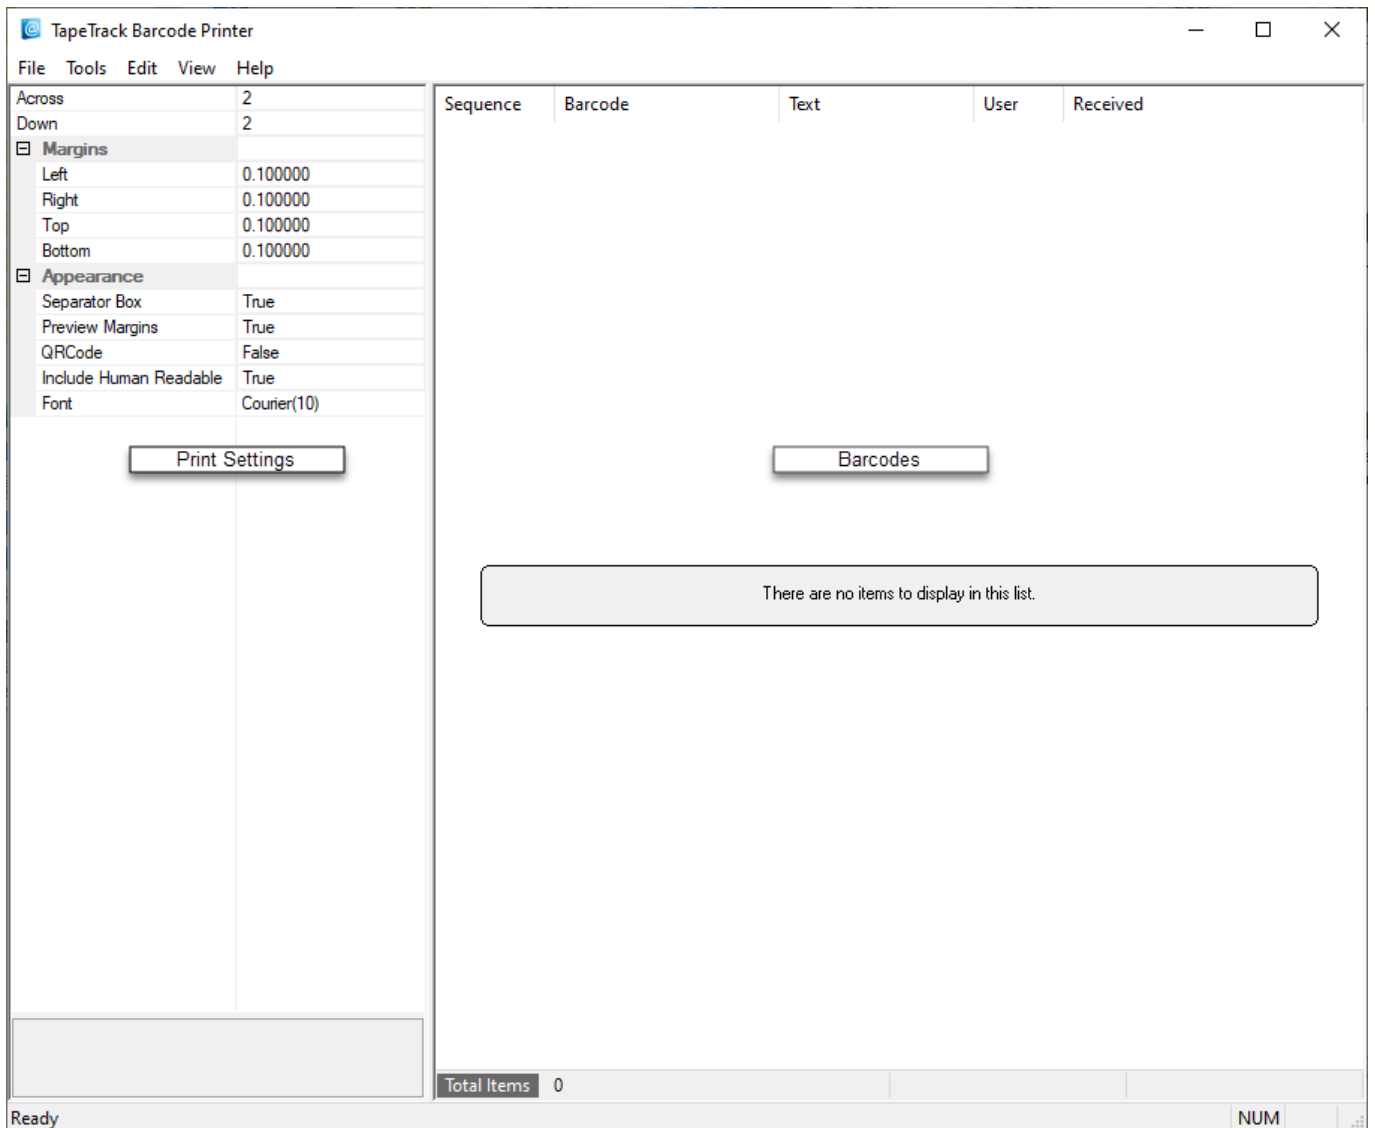

# Barcode Printer

## Menu

- File
  - New
  - Opwn
  - Save
  - Save As
  - Print
  - Print Preview
  - Print Setup
  - Send
  - Exit
- Tools

From:  
<https://rtfm.tapetrack.com/> - **TapeTrack Documentation**

Permanent link:  
[https://rtfm.tapetrack.com/common/barcode\\_printer?rev=1617666255](https://rtfm.tapetrack.com/common/barcode_printer?rev=1617666255)