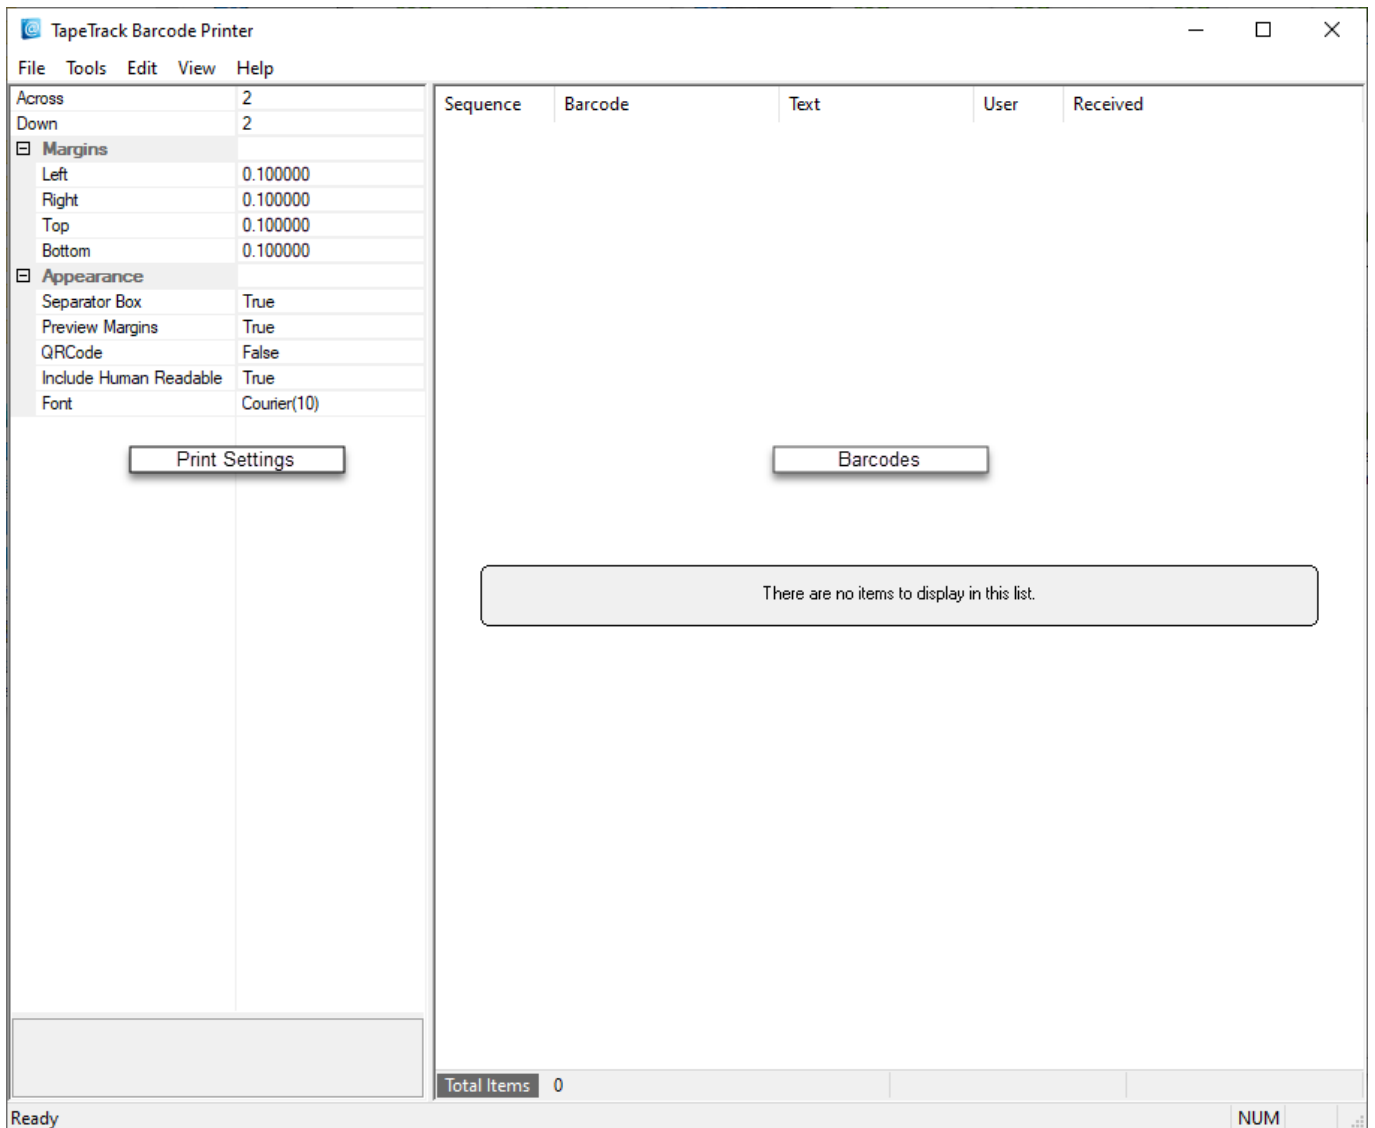

Barcode Printer

Menu

- File
 - New
 - Opwn
 - Save
 - Save As
 - Print
 - Print Preview
 - Print Setup
 - Send
 - Exit
- Tools

From:

<https://rtfm.tapetrack.com/> - **TapeTrack Documentation**

Permanent link: