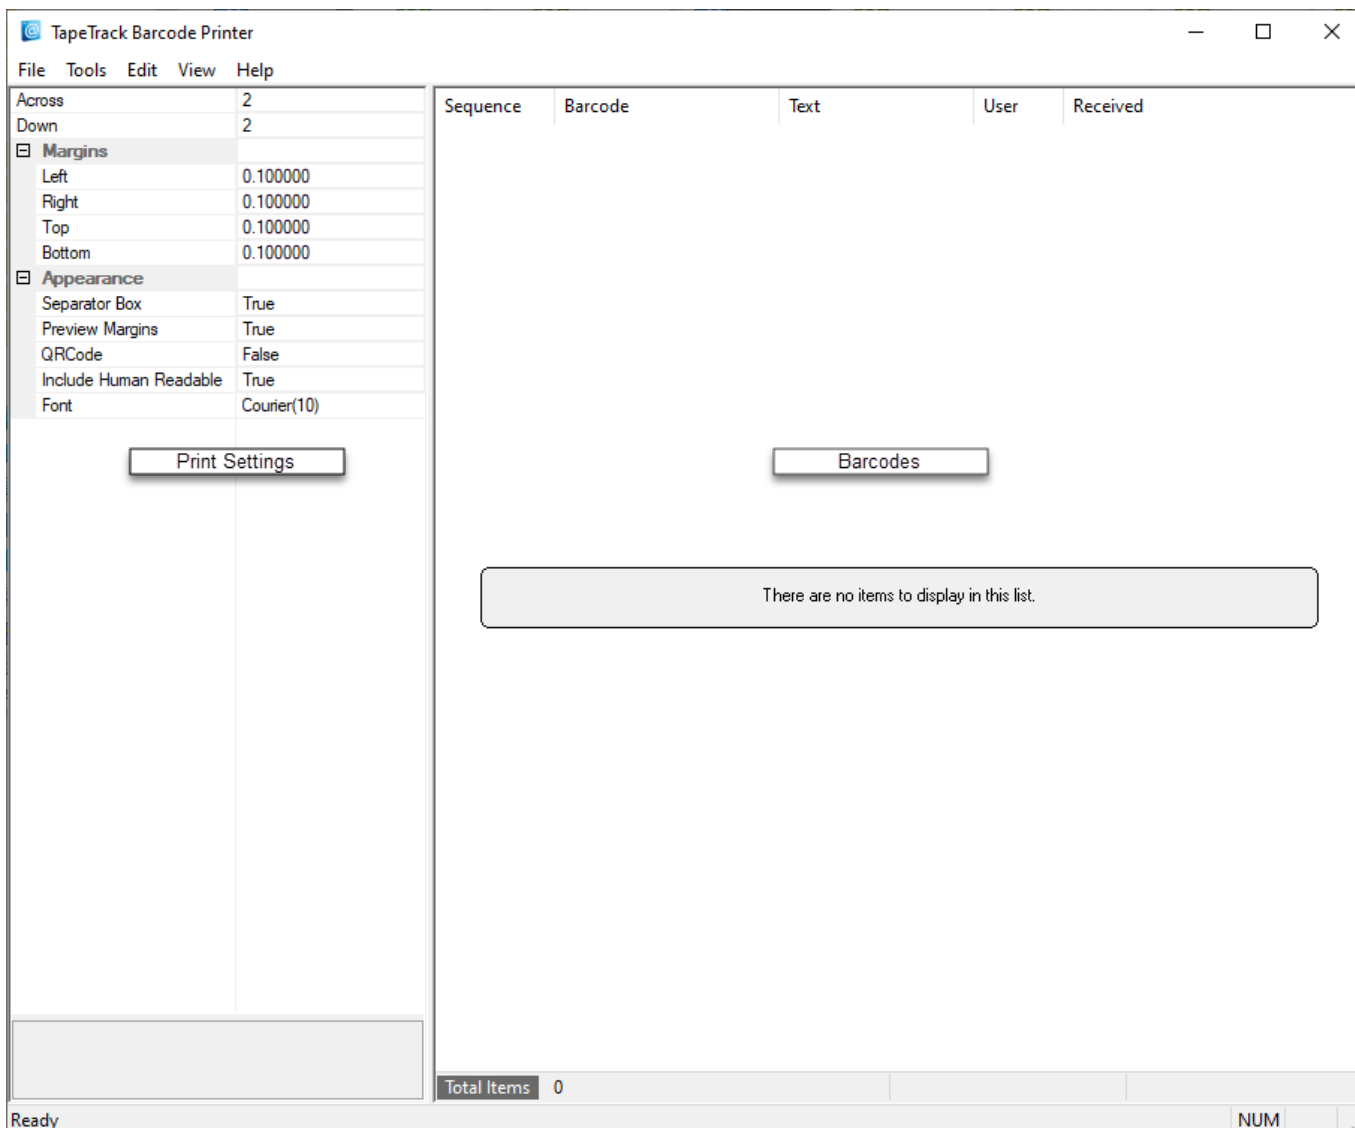

Barcode Printer

Menu

- File
 - New
 - Opwn
 - Save
 - Save As
 - Print
 - Print Preview
 - Print Setup
 - Send
 - Exit
- Tools

From:

<https://rtfm.tapetrack.com/> - **TapeTrack Documentation**

Permanent link: