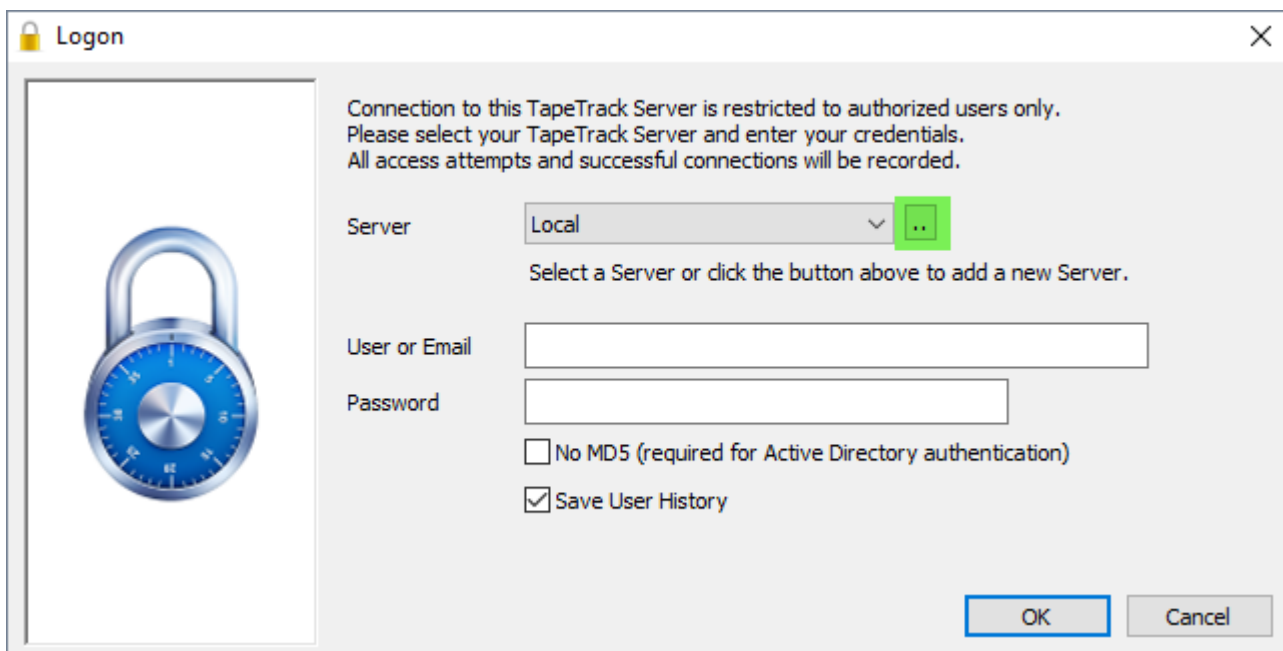

Open TapeTrack Control Panel

The **TapeTrack Control Panel** can be accessed from the File Menu→Open TapeTrack Control Panel from TapeMaster and Checkpoint, or by clicking the more button (...) to the right of the server drop-down box on the login screen on TapeMaster, Checkpoint and Lite.

The **TapeTrack Control Panel** is divided into two tabs: **TapeTrack Servers** and **Advanced Connection Settings**.

TapeTrack Servers

The TapeTrack Servers tab displays active server connections.

Right-Click Operations

There are four options available when right-clicking in the TapeTrack Servers tab.

- **Add:** Launches the Server Information window to add additional connections. There are four fields in the Server Information Window.

- **Short Name:** How this connection will be displayed in the TapeTrack login window.
- **Address:** The address of the TapeTrack Server.
- **IP:** The IP of the Server.
- **Port:** The port of the TapeTrack Server.
- **Proxy:** If set to “true”, the HTTP Proxy Settings will need to be set in the “Advanced Connection Settings” tab. See below.
- **Delete:** Deletes the Server from the list.
- **Properties:** Launches the Server Information window above so that changes can be made to a Server.
- **Create Desktop Shortcut:** Places a shortcut to this connection on the desktop of your Windows PC.