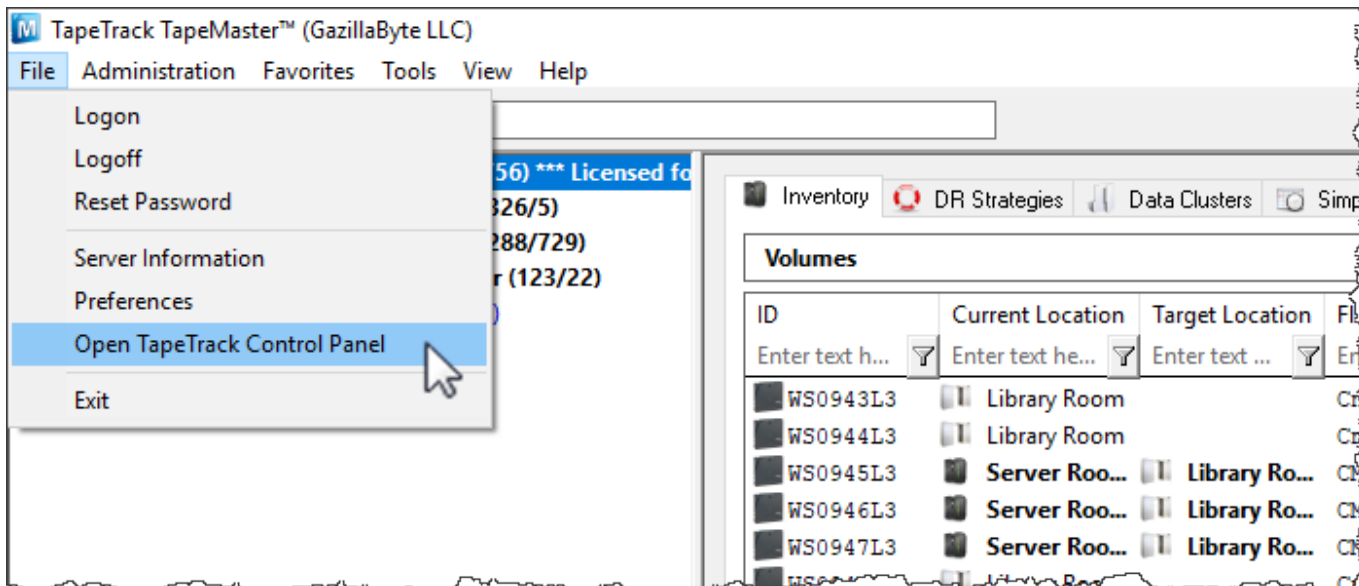

Open TapeTrack Control Panel

The **TapeTrack Control Panel** can be accessed from the File Menu→Open TapeTrack Control Panel from TapeMaster and Checkpoint, or by clicking the more button (...) to the right of the server drop-down box on the login screen on TapeMaster, Checkpoint and Lite.

The **TapeTrack Control Panel** is divided into two tabs: **TapeTrack Servers** and **Advanced Connection Settings**.

TapeTrack Servers

The TapeTrack Servers tab displays active server connections.

Right-Click Operations

There are four options available when right-clicking in the TapeTrack Servers tab.

- **Add:** Launches the Server Information window to add additional connections. There are four fields in the Server Information Window.

- **Short Name:** How this connection will be displayed in the TapeTrack login window.
- **Address:** The address of the TapeTrack Server.
- **IP:** The IP of the Server.
- **Port:** The port of the TapeTrack Server.
- **Proxy:** If set to “true”, the HTTP Proxy Settings will need to be set in the “Advanced Connection Settings” tab. See below.
- **Delete:** Deletes the Server from the list.
- **Properties:** Launches the Server Information window above so that changes can be made to a Server.
- **Create Desktop Shortcut:** Places a shortcut to this connection on the desktop of your Windows PC.