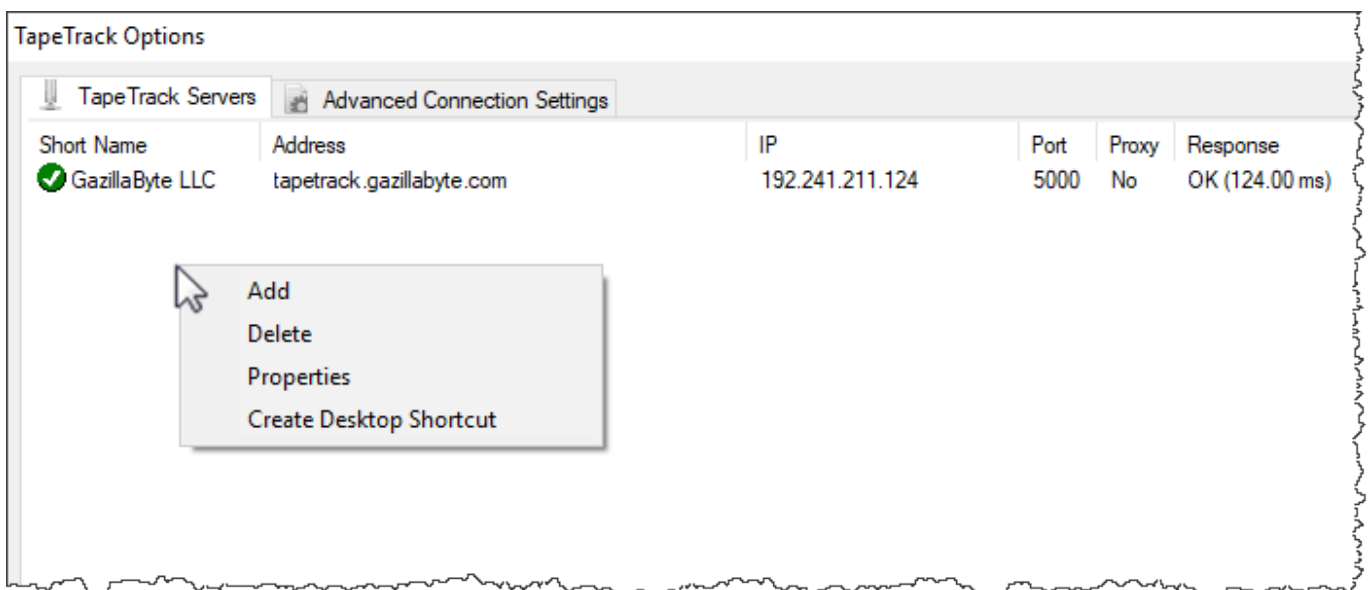

The **TapeTrack Control Panel** is divided into two tabs: **TapeTrack Servers** and **Advanced Connection Settings**.

TapeTrack Servers

The TapeTrack Servers tab displays active server connections.

Right-Click Operations

There are four options available when right-clicking in the TapeTrack Servers tab.

- **Add:** Launches the Server Information window to add additional connections. There are four fields in the Server Information Window.

- **Short Name:** How this connection will be displayed in the TapeTrack login window.
- **Address:** The address of the TapeTrack Server.
- **IP:** The IP of the Server.
- **Port:** The port of the TapeTrack Server.
- **Proxy:** If set to “true”, the HTTP Proxy Settings will need to be set in the “Advanced Connection Settings” tab. See below.
- **Delete:** Deletes the Server from the list.
- **Properties:** Launches the Server Information window above so that changes can be made to a Server.
- **Create Desktop Shortcut:** Places a shortcut to this connection on the desktop of your Windows PC.