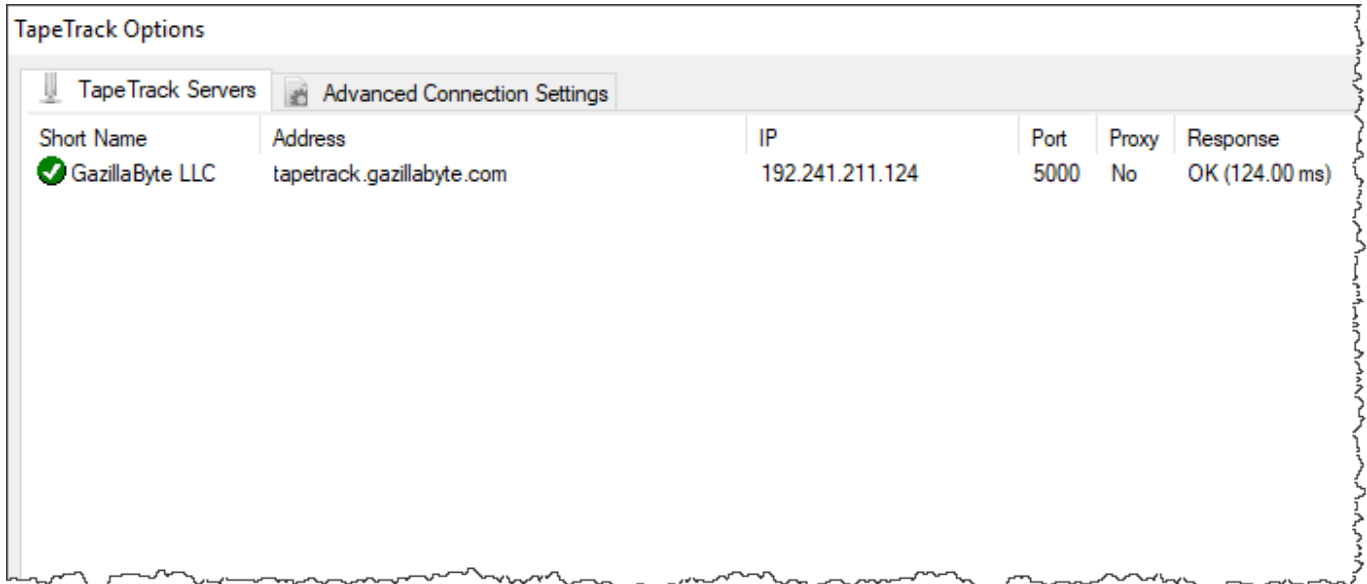

Open TapeTrack Control Panel

The **TapeTrack Control Panel** can be accessed from the File Menu→Open TapeTrack Control Panel from TapeMaster and Checkpoint, or by clicking the more button (...) to the right of the server drop-down box on the login screen on TapeMaster, Checkpoint and Lite.

The **TapeTrack Control Panel** is divided into two tabs: **TapeTrack Servers** and **Advanced Connection Settings**.

TapeTrack Servers

The TapeTrack Servers tab displays active server connections.

Right-Click Operations

There are four options available when right-clicking in the TapeTrack Servers tab.

- **Add:** Launches the Server Information window to add additional connections. There are four fields in the Server Information Window.

- **Short Name:** How this connection will be displayed in the TapeTrack login window.
- **Address:** The address of the TapeTrack Server.
- **IP:** The IP of the Server.
- **Port:** The port of the TapeTrack Server.
- **Proxy:** If set to “true”, the HTTP Proxy Settings will need to be set in the “Advanced Connection Settings” tab. See below.
- **Delete:** Deletes the Server from the list.
- **Properties:** Launches the Server Information window above so that changes can be made to a Server.
- **Create Desktop Shortcut:** Places a shortcut to this connection on the desktop of your Windows PC.