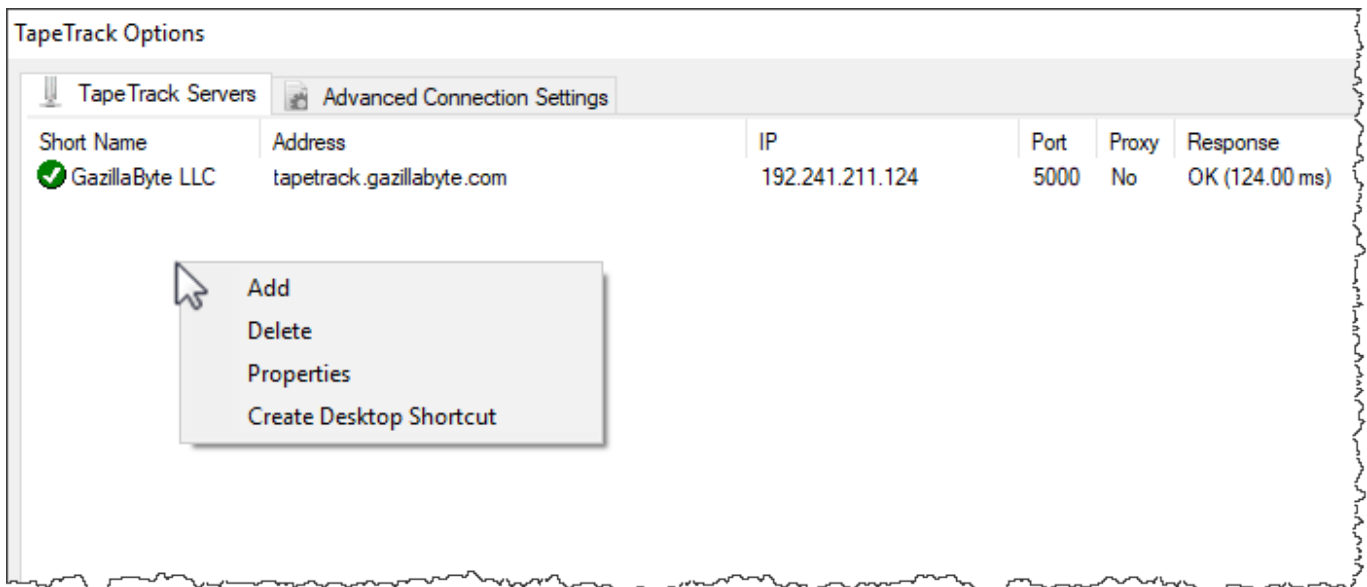

The **TapeTrack Control Panel** is divided into two tabs: **TapeTrack Servers** and **Advanced Connection Settings**.

TapeTrack Servers

The TapeTrack Servers tab displays active server connections.

Right-Click Operations

There are four options available when right-clicking in the TapeTrack Servers tab.

- **Add:** Launches the Server Information window to add additional connections. There are four fields in the Server Information Window.

- **Short Name:** How this connection will be displayed in the TapeTrack login window.
- **Address:** The address of the TapeTrack Server.
- **IP:** The IP of the Server.
- **Port:** The port of the TapeTrack Server.
- **Proxy:** If set to “true”, the HTTP Proxy Settings will need to be set in the “Advanced Connection Settings” tab. See below.
- **Delete:** Deletes the Server from the list.
- **Properties:** Launches the Server Information window above so that changes can be made to a Server.
- **Create Desktop Shortcut:** Places a shortcut to this connection on the desktop of your Windows PC.