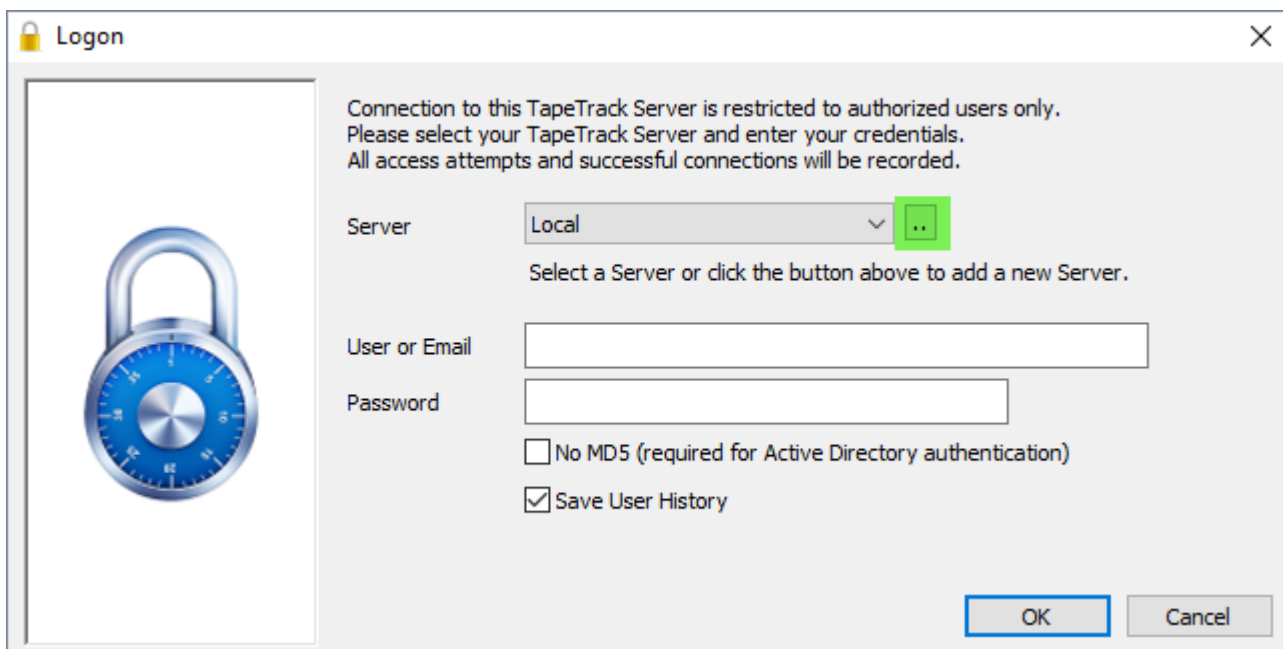

Open TapeTrack Control Panel

The **TapeTrack Control Panel** can be accessed from the File Menu→Open TapeTrack Control Panel from TapeMaster and Checkpoint, or by clicking the more button (...) to the right of the server drop-down box on the login screen on TapeMaster, Checkpoint and Lite.

The **TapeTrack Control Panel** is divided into two tabs: **TapeTrack Servers** and **Advanced Connection Settings**.

TapeTrack Servers

The TapeTrack Servers tab displays active server connections.

Right-Click Operations

There are four options available when right-clicking in the TapeTrack Servers tab.

- **Add:** Launches the Server Information window to add additional connections. There are four fields in the Server Information Window.

- **Short Name:** How this connection will be displayed in the TapeTrack login window.
- **Address:** The address of the TapeTrack Server.
- **IP:** The IP of the Server.
- **Port:** The port of the TapeTrack Server.
- **Proxy:** If set to “true”, the HTTP Proxy Settings will need to be set in the “Advanced Connection Settings” tab. See below.
- **Delete:** Deletes the Server from the list.
- **Properties:** Launches the Server Information window above so that changes can be made to a Server.
- **Create Desktop Shortcut:** Places a shortcut to this connection on the desktop of your Windows PC.