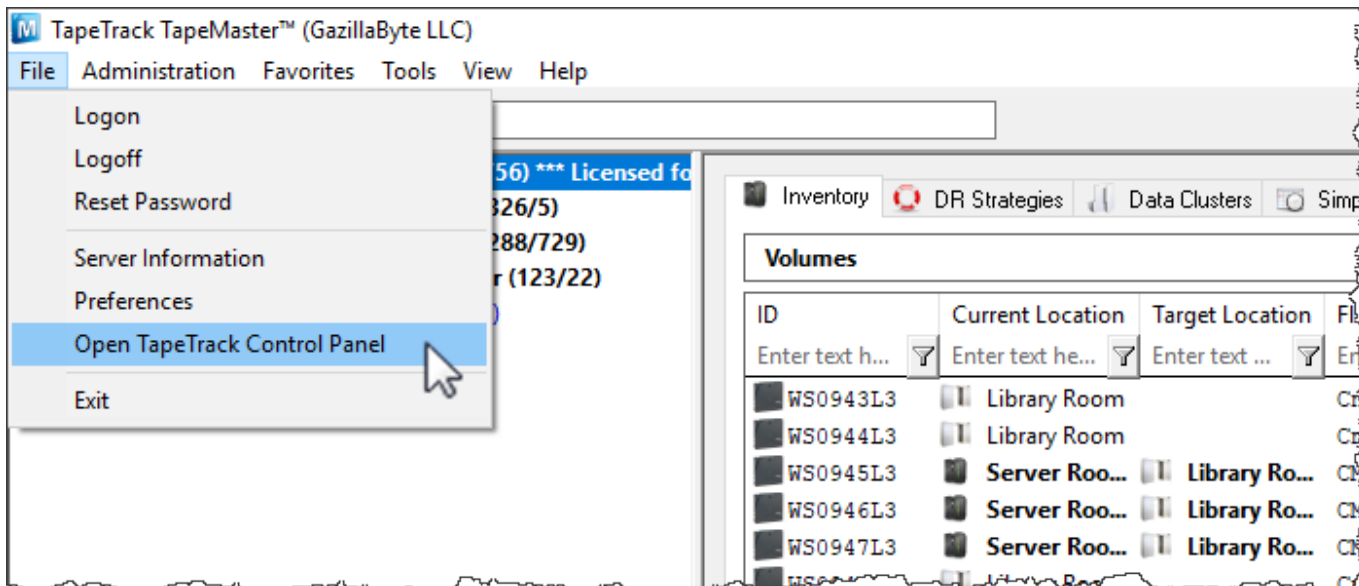

Open TapeTrack Control Panel

The **TapeTrack Control Panel** can be accessed from the File Menu→Open TapeTrack Control Panel from TapeMaster and CheckPoint, or by clicking the more button (..) to the right of the server drop down box on the login screen on TapeMaster, Checkpoint and Lite.

The **TapeTrack Control Panel** is divided into two tabs: **TapeTrack Servers** and **Advanced Connection Settings**.

TapeTrack Servers

The TapeTrack Servers tab displays active server connections.

Right-Click Operations

There are four options available when right-clicking in the TapeTrack Servers tab.

- **Add:** Launches the Server Information window to add additional connections. There are four fields in the Server Information Window.

- **Short Name:** How this connection will be displayed in the TapeTrack login window.
- **Address:** The address of the TapeTrack Server.
- **IP:** The IP of the Server.
- **Port:** The port of the TapeTrack Server.
- **Proxy:** If set to "true", the HTTP Proxy Settings will need to be set in the "Advanced Connection Settings" tab. See below.
- **Delete:** Deletes the Server from the list.
- **Properties:** Launches the Server Information window above so that changes can be made to a Server.