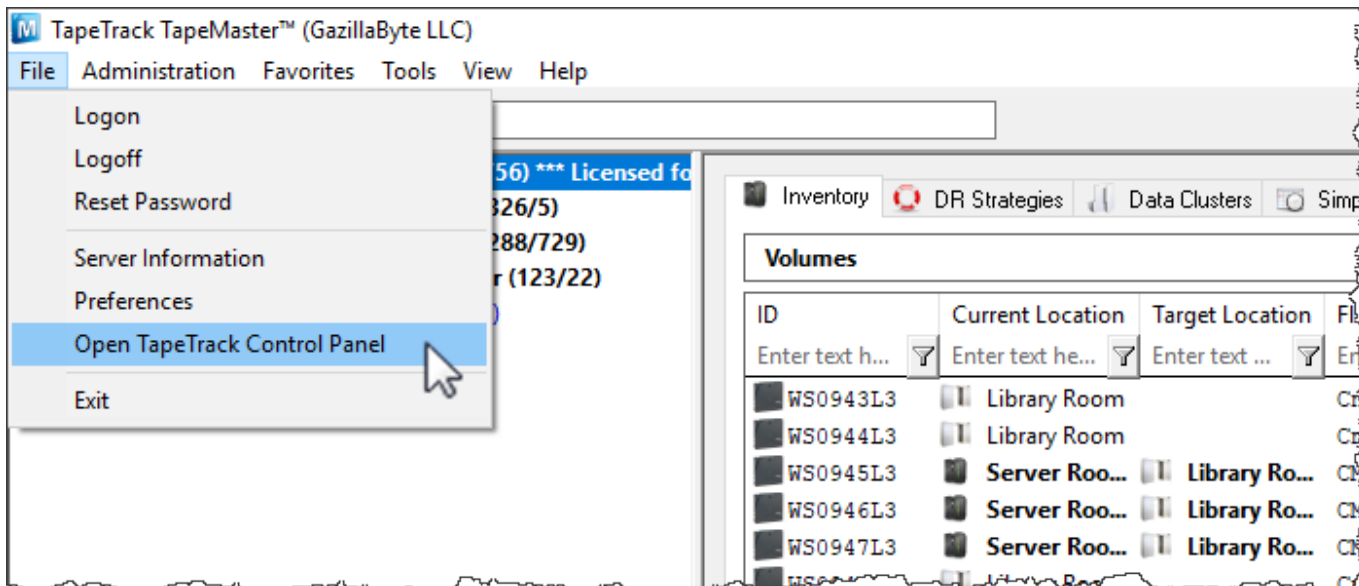

# Open TapeTrack Control Panel

The **TapeTrack Control Panel** can be accessed from the File Menu→Open TapeTrack Control Panel from TapeMaster and CheckPoint, or by clicking the more button (..) to the right of the server drop down box on the login screen on TapeMaster, Checkpoint and Lite.

The **TapeTrack Control Panel** is divided into two tabs: **TapeTrack Servers** and **Advanced Connection Settings**.

## TapeTrack Servers

The TapeTrack Servers tab displays active server connections.

## Right-Click Operations

There are four options available when right-clicking in the TapeTrack Servers tab.

- **Add:** Launches the Server Information window to add additional connections. There are four fields in the Server Information Window.