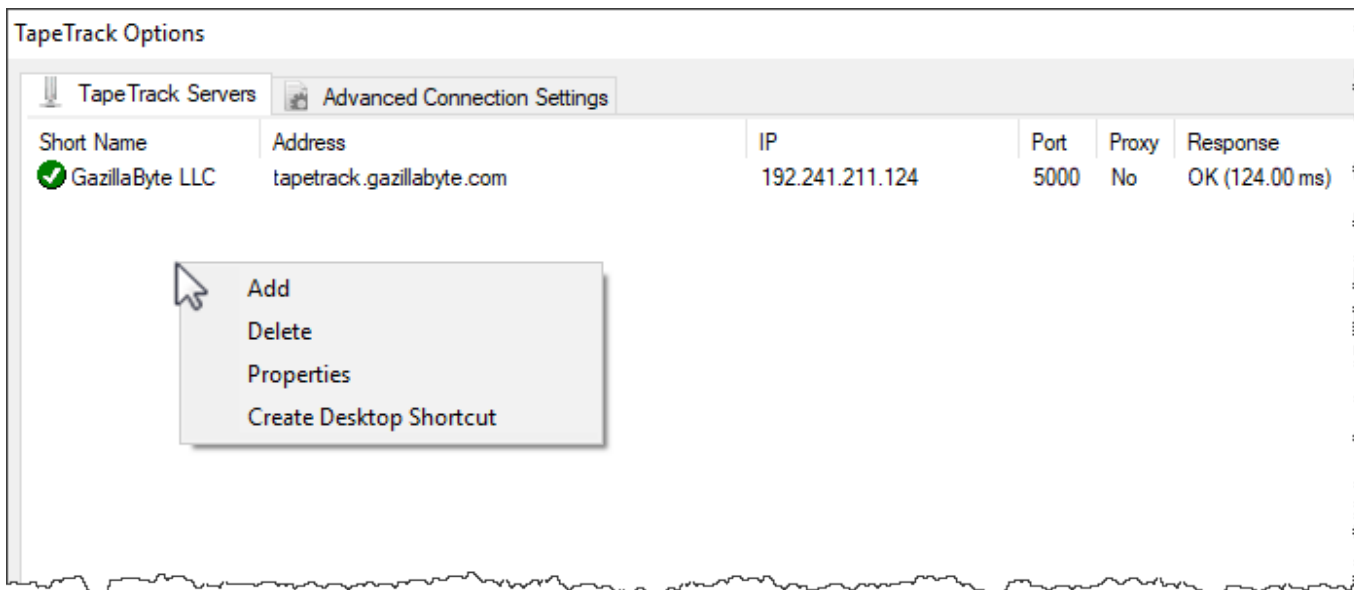

The **TapeTrack Control Panel** is divided into two tabs: **TapeTrack Servers** and **Advanced Connection Settings**.

## TapeTrack Servers

The TapeTrack Servers tab displays active server connections.

## Right-Click Operations

There are four options available when right-clicking in the TapeTrack Servers tab.

- **Add:** Launches the Server Information window to add additional connections. There are four fields in the Server Information Window.

- **Short Name:** How this connection will be displayed in the TapeTrack login window.
- **Address:** The address of the TapeTrack Server.
- **IP:** The IP of the Server.
- **Port:** The port of the TapeTrack Server.
- **Proxy:** If set to "true", the HTTP Proxy Settings will need to be set in the "Advanced Connection Settings" tab. See below.
- **Delete:** Deletes the Server from the list.
- **Properties:** Launches the Server Information window above so that changes can be made to a Server.