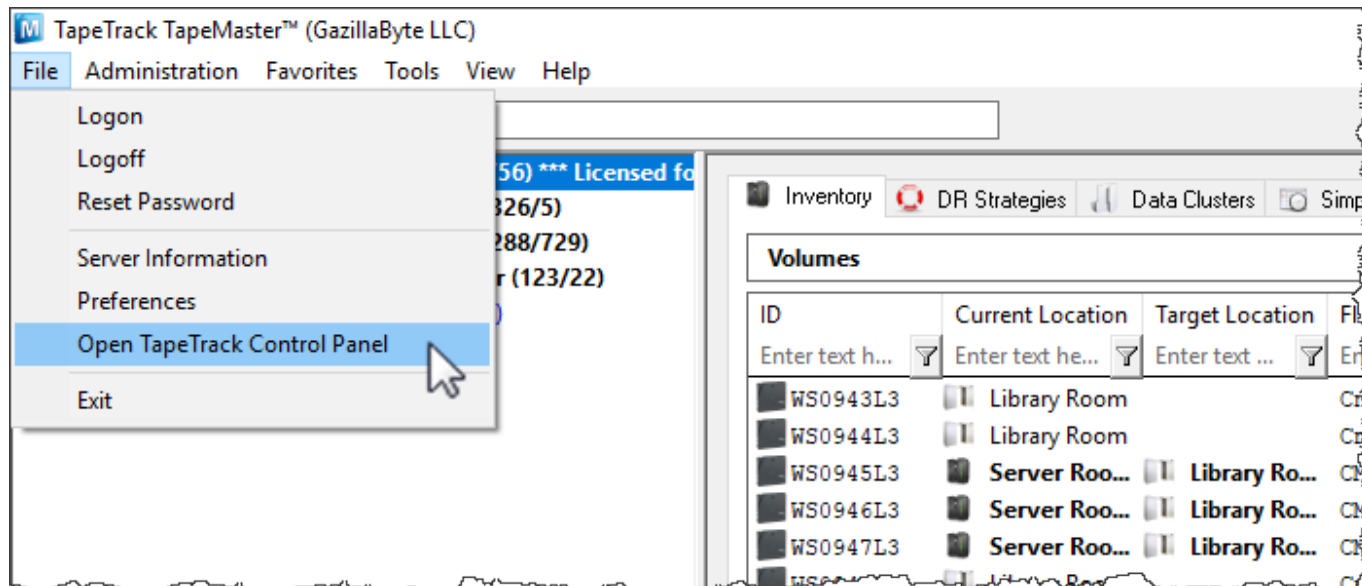

Open TapeTrack Control Panel

The **TapeTrack Control Panel** can be accessed from the File Menu→Open TapeTrack Control Panel from TapeMaster and CheckPoint, or by clicking the more button (..) to the right of the server drop down box on the login screen on TapeMaster, Checkpoint and Lite.

The **TapeTrack Control Panel** is divided into two tabs: **TapeTrack Servers** and **Advanced Connection Settings**.

TapeTrack Servers

The TapeTrack Servers tab displays active server connections.

Right-Click Operations

There are four options available when right-clicking in the TapeTrack Servers tab.

- **Add:** Launches the Server Information window to add additional connections. There are four fields in the Server Information Window.

- **Short Name:** How this connection will be displayed in the TapeTrack login window.
- **Address:** The address of the TapeTrack Server.
- **IP:** The IP of the Server.
- **Port:** The port of the TapeTrack Server.
- **Proxy:** If set to "true", the HTTP Proxy Settings will need to be set in the "Advanced Connection Settings" tab. See below.
- **Delete:** Deletes the Server from the list.
- **Properties:** Launches the Server Information window above so that changes can be made to a Server.