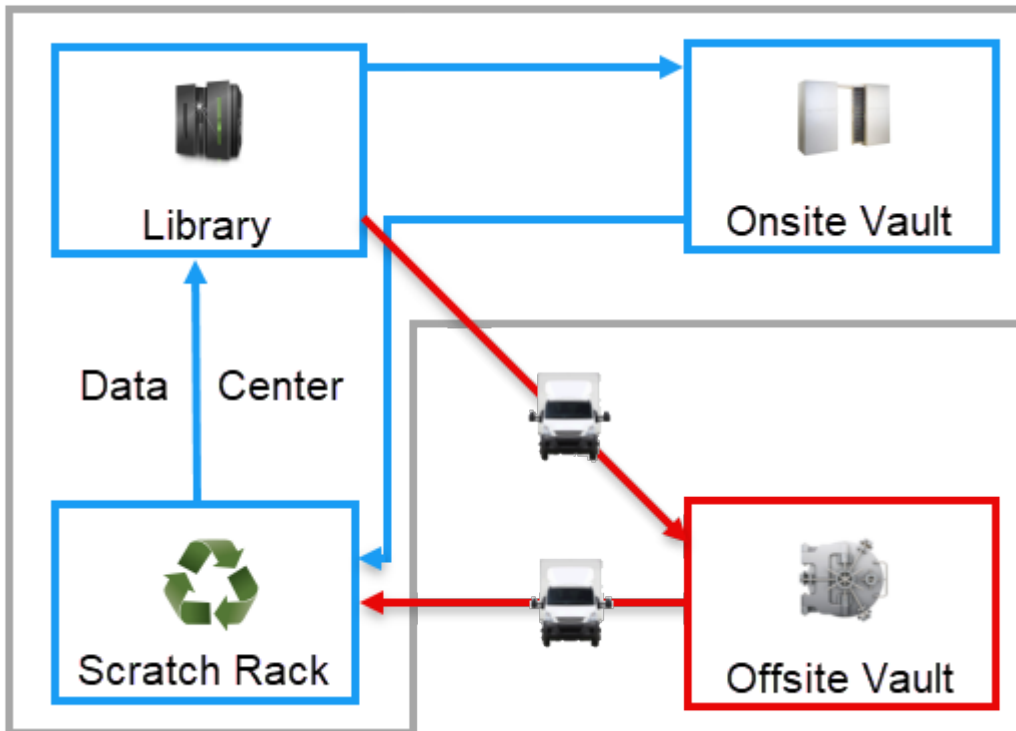

Lite

Lite

From: <https://rtfm.tapetrack.com/> - TapeTrack Documentation

Permanent link: https://rtfm.tapetrack.com/desktop/desktop_purpose/lite?rev=1720401369

Last update: 2025/01/21 22:07