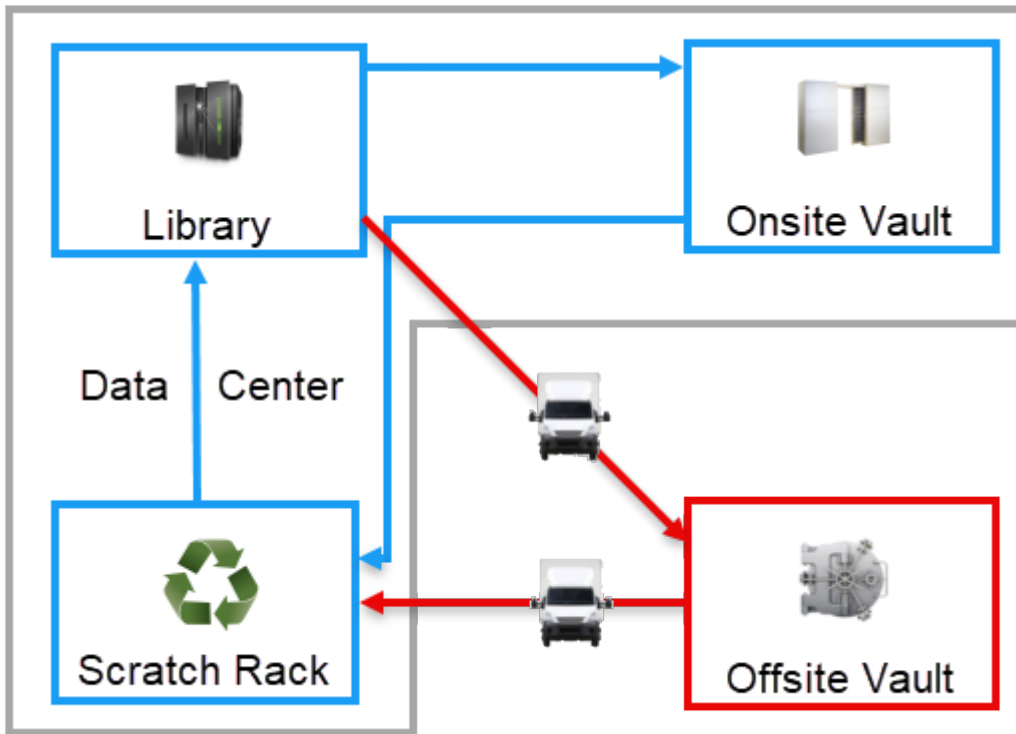

Lite

Lite

From: <https://rtfm.tapetrack.com/> - TapeTrack Documentation

Permanent link: https://rtfm.tapetrack.com/desktop/desktop_purpose/lite?rev=1720401369

Last update: 2025/01/21 22:07