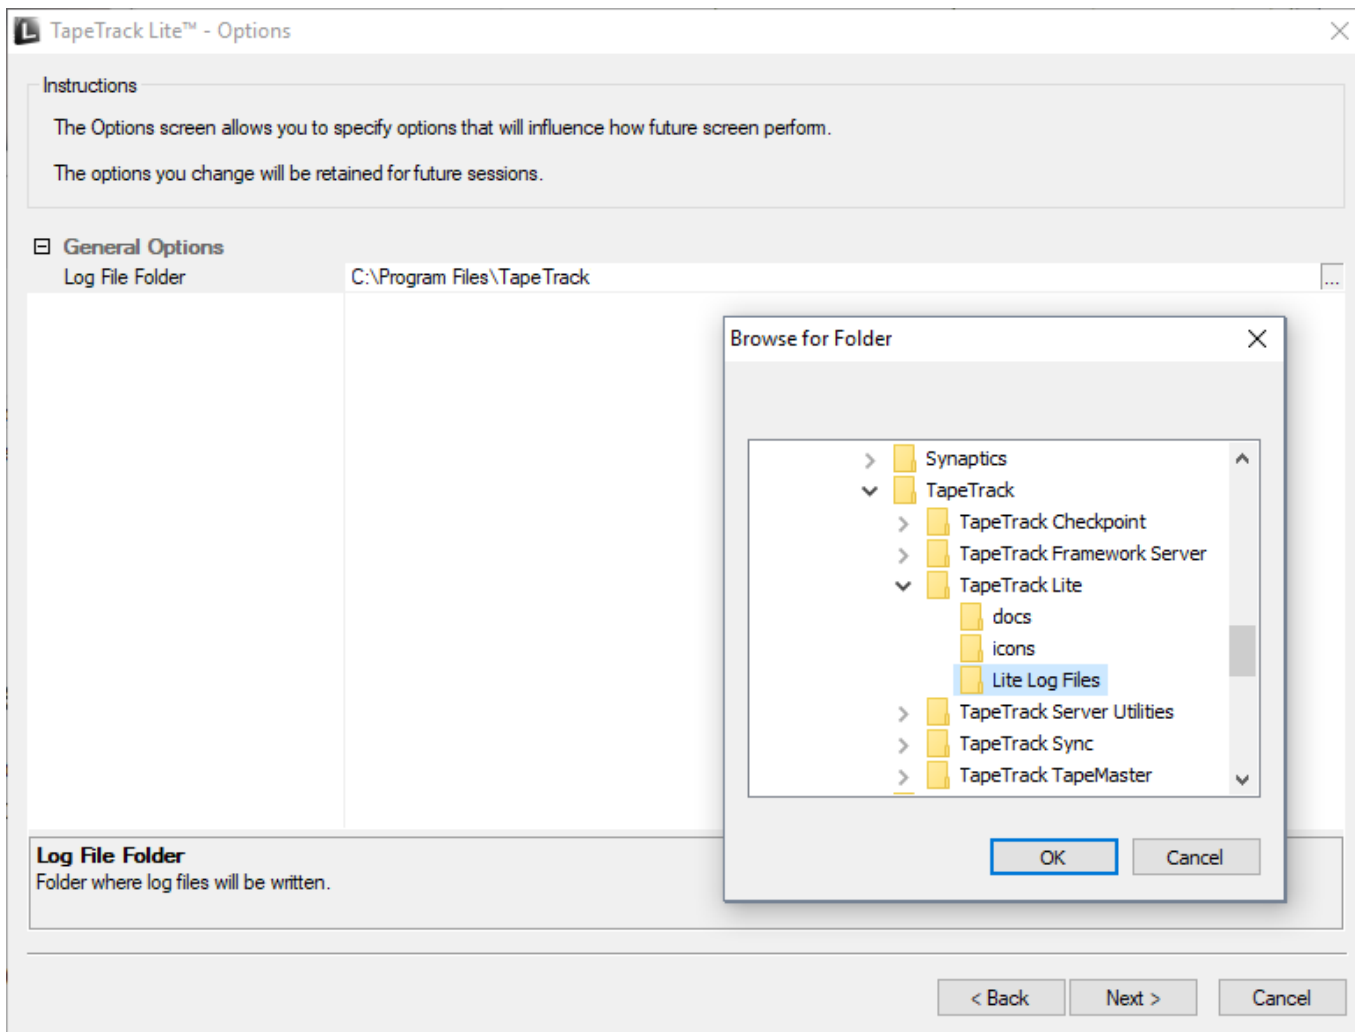

Move List Right Click Options

- **Edit**
  - **Copy:** **Volume-ID's** can be copied to the Windows clipboard by selecting the required **volumes** and right clicking the highlighted **Volume/s** and selecting Edit → Copy.
- **Export:** Reports can be exported by selecting the required **volumes** and right clicking the highlighted **Volume/s** and selecting Export.
- **Operations**
  - **Cancel Move:** **Volumes** can have their move revoked or canceled by right-clicking highlighted **Volumes** and selecting Operations → Cancel Move