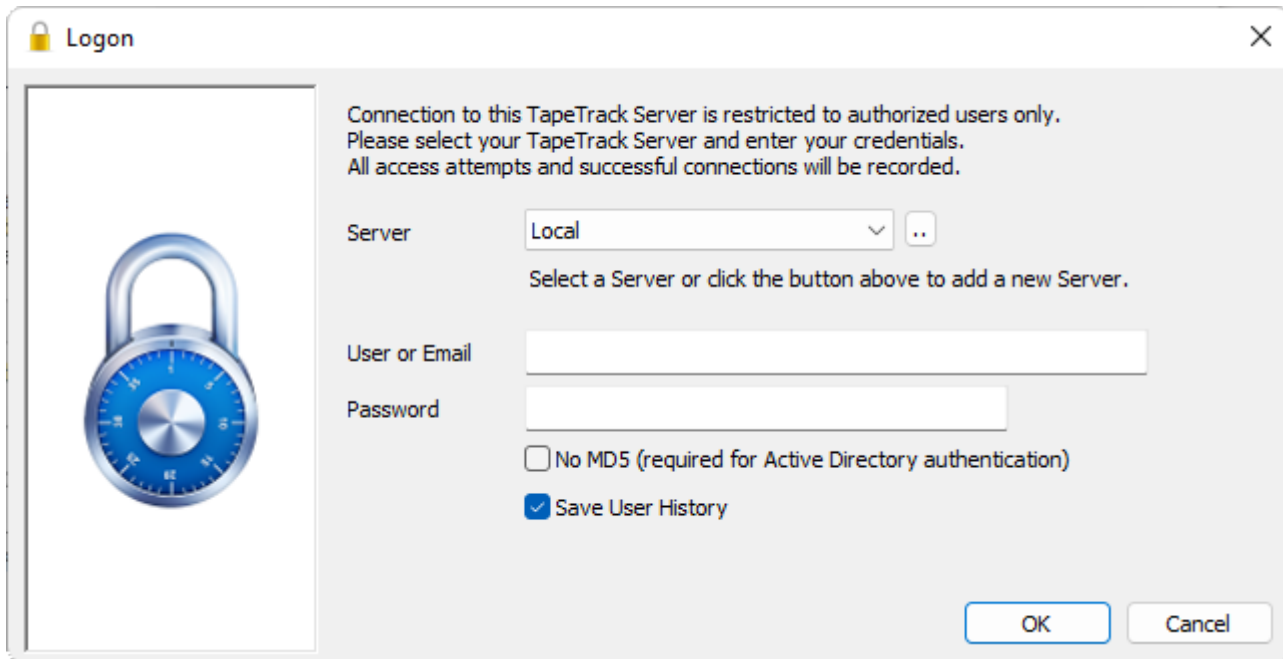

You will be required to enter credentials (a [User-ID](#) and [Password](#)).

Without these credentials, you will not be able to use the software.

For detailed information on entering credentials, please see the [Desktop Logon](#) page.

Basic Functions

- [Scan-In](#): Receiving Volumes in to your location.
- [Scan-Out](#): Recording Volumes being shipped out from your location.
- [Send](#): Placing Volumes into a move out of your location.
- [Recall](#): Requesting offsite Volumes to be returned from an offsite location.

From:
<https://rtfm.tapetrack.com/> - **TapeTrack Documentation**

Permanent link:
<https://rtfm.tapetrack.com/lite/starting?rev=1599611605>

Last update: **2025/01/21 22:07**