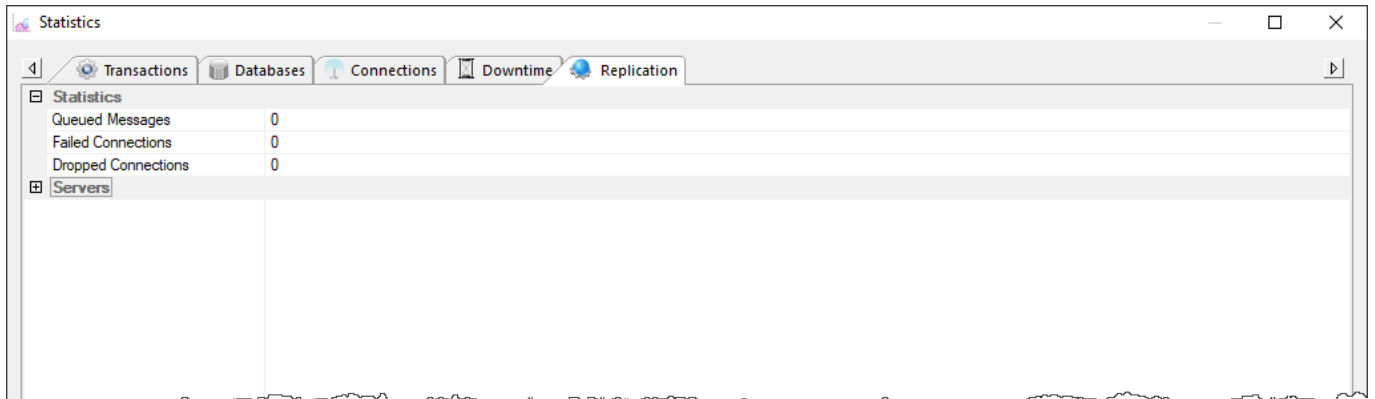

Replication

- Statistics of replicated server messages, failed connections and dropped connections
- Replication server details

From:
<https://rtfm.tapetrack.com/> - **TapeTrack Documentation**

Permanent link:
<https://rtfm.tapetrack.com/master/admin_serverstatistics?rev=1500915589>

Last update: **2025/01/21 22:07**