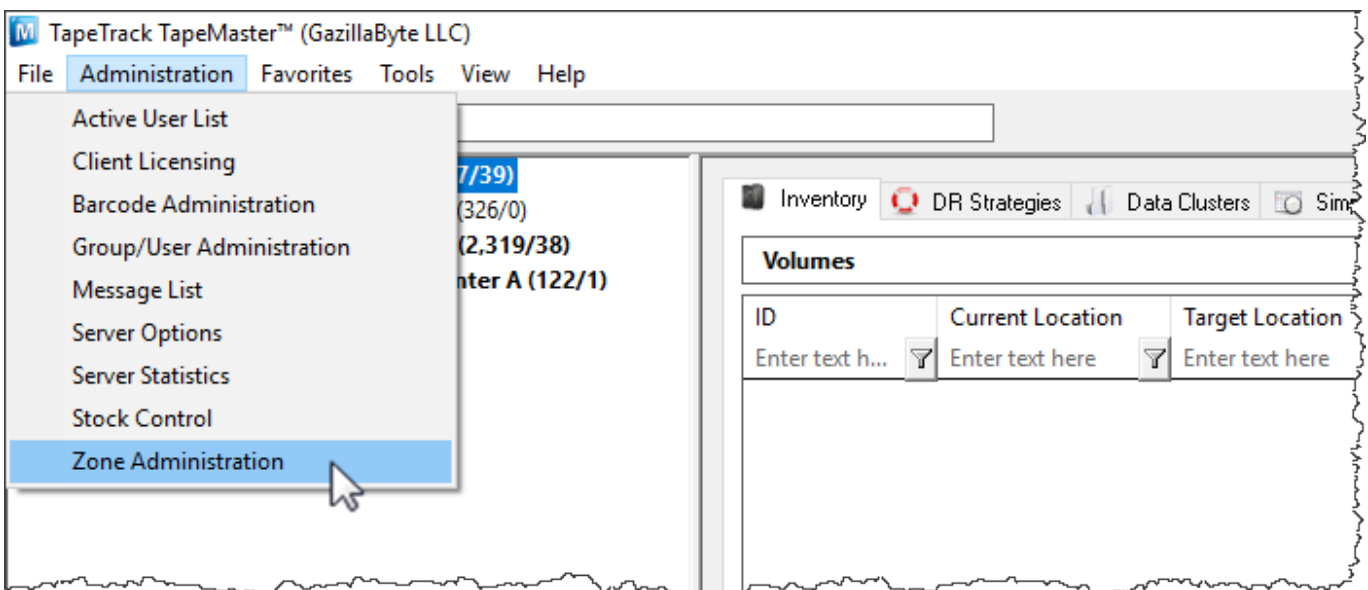

Adding and Maintaining a Zone

Overview

A **Zone** is a **TapeTrack Object** which represents a physical storage location. Once created a Zone is then mapped to one of more Repositories to facilitate one or more contiguous physical storage locations for a given virtual location.

Adding a Zone

From the Main Menu, select Administration→Zone Administration.