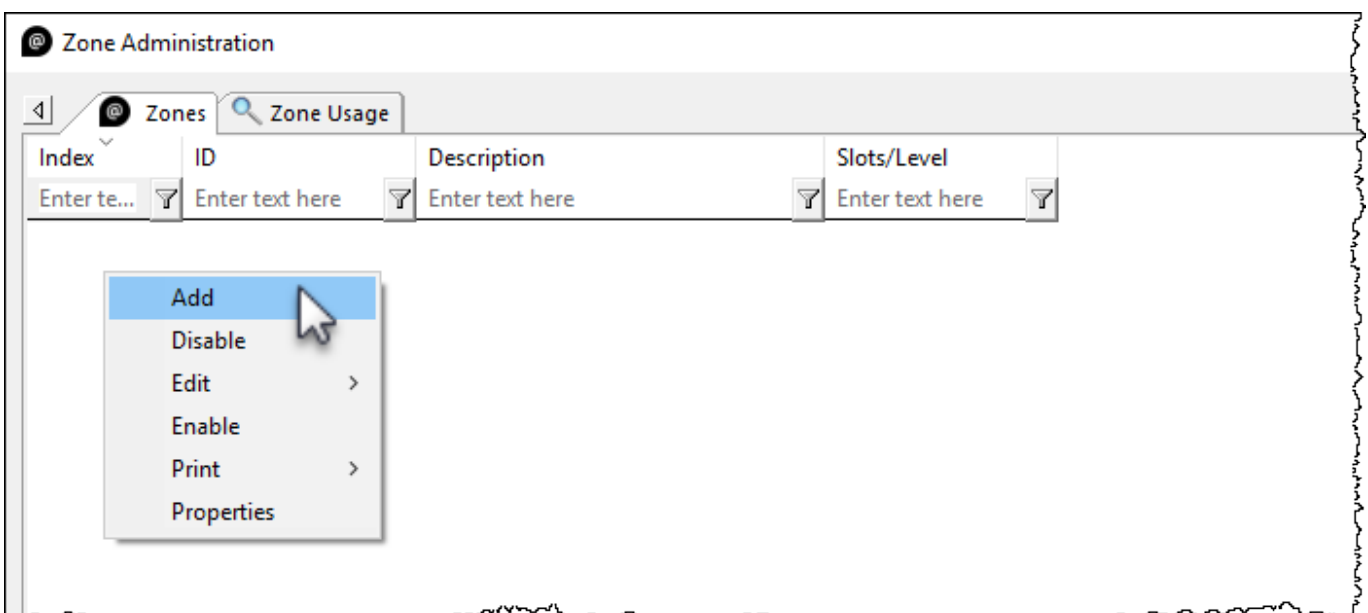

## Overview

A **Zone** is a **TapeTrack Object** which represents a physical storage location. Once created a Zone is then mapped to one of more Repositories to facilitate one or more contiguous physical storage locations for a given virtual location.

## Adding a Zone

From the Main Menu, select Administration→Zone Administration.

From the Zone Tab, click in the Zone List Window, and then Right click to select Add from the Context Menu.