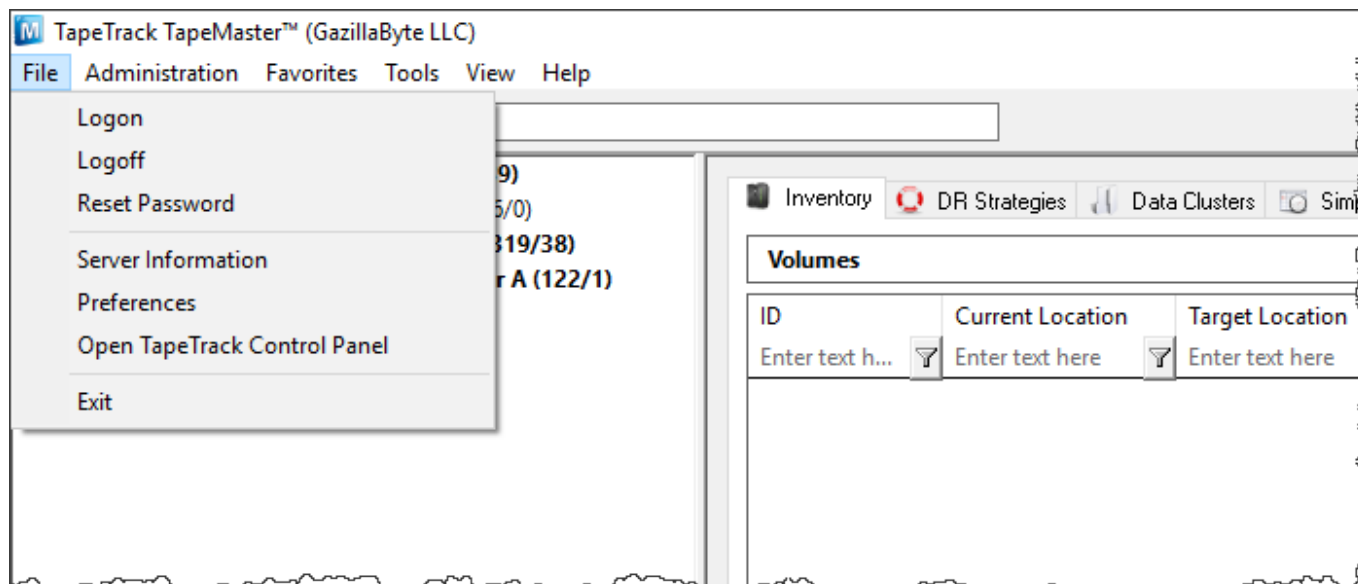

Advanced Usage

Menu Functions

File Functions