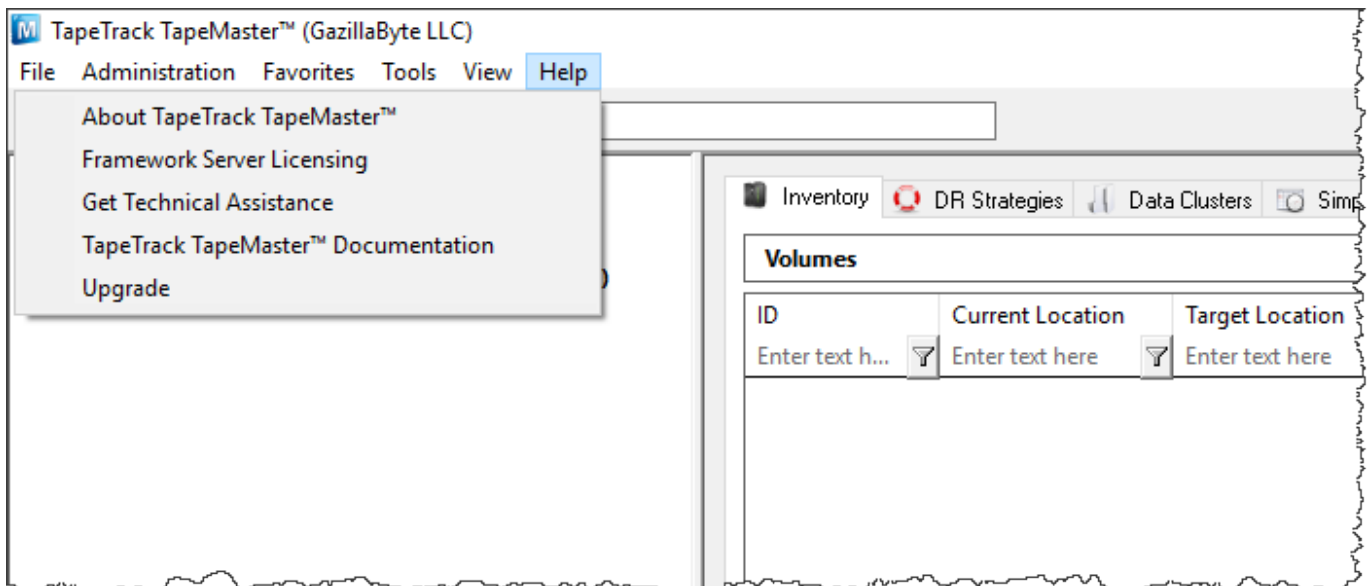

Favourites

Tools

View

Help

Repository Functions

- [Assigning Zones](#)
- [Scan to assign slots](#)

From: <https://rtfm.tapetrack.com/> - **TapeTrack Documentation**

Permanent link: <https://rtfm.tapetrack.com/master/advanced?rev=1502897026>