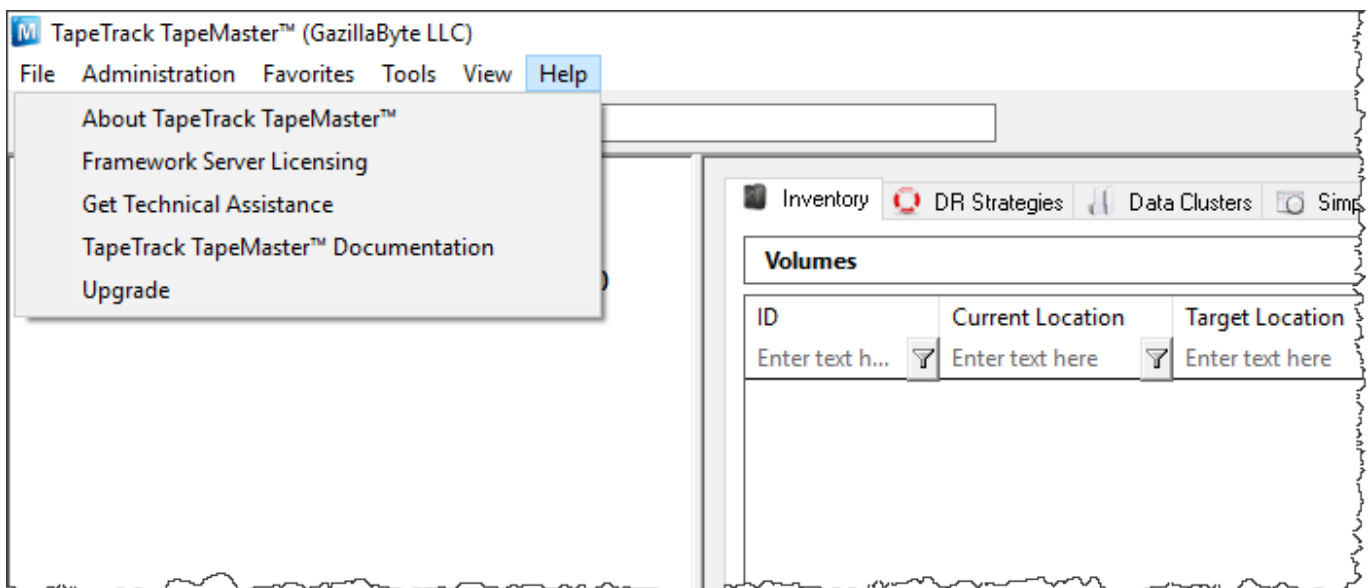

Favourites

Tools

View

Help

Repository Functions

- [Assigning Zones](#)
- [Scan to assign slots](#)

From: <https://rtfm.tapetrack.com/> - **TapeTrack Documentation**

Permanent link: <https://rtfm.tapetrack.com/master/advanced?rev=1502897026>