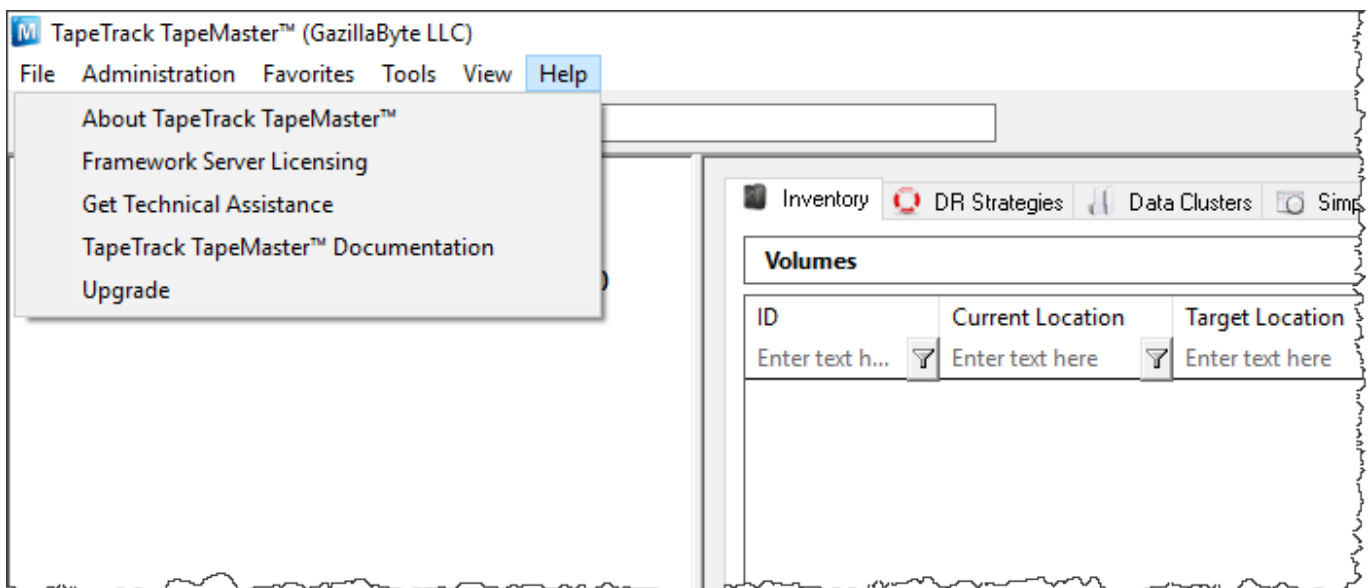

Favourites

Tools

View

Help

Repository Functions

- [Assigning Zones](#)
- [Scan to assign slots](#)

From: <https://rtfm.tapetrack.com/> - **TapeTrack Documentation**

Permanent link: <https://rtfm.tapetrack.com/master/advanced?rev=1502897046>