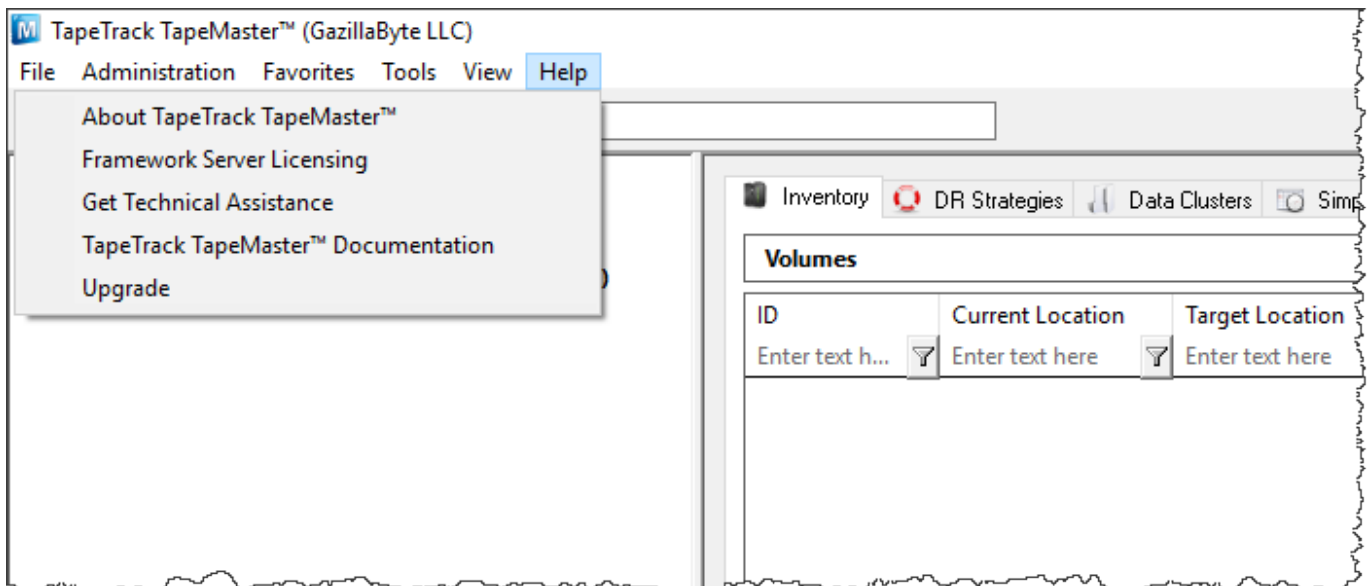

Favourites

- [Favorites](#)

Tools

View

Help

Repository Functions

- [Assigning Zones](#)
- [Scan to assign slots](#)

From: <https://rtfm.tapetrack.com/> - **TapeTrack Documentation**