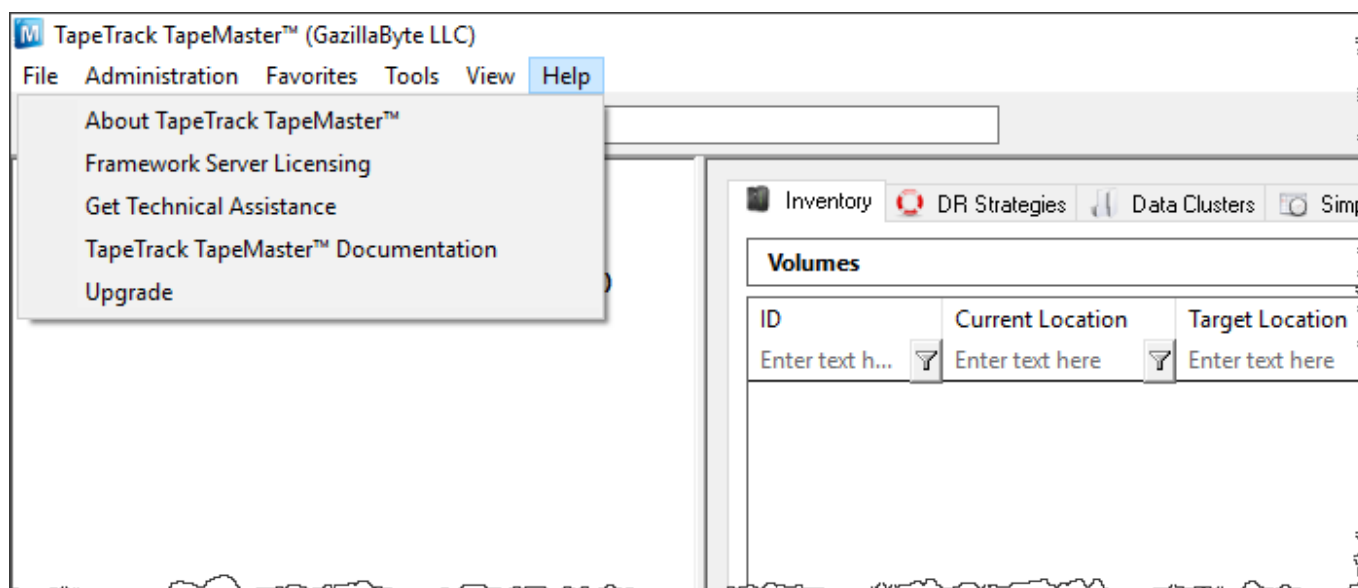

Favourites

- [Favorites](#)

Tools

View

Help

Repository Functions

- [Assigning Zones](#)
- [Scan to assign slots](#)

From: <https://rtfm.tapetrack.com/> - **TapeTrack Documentation**