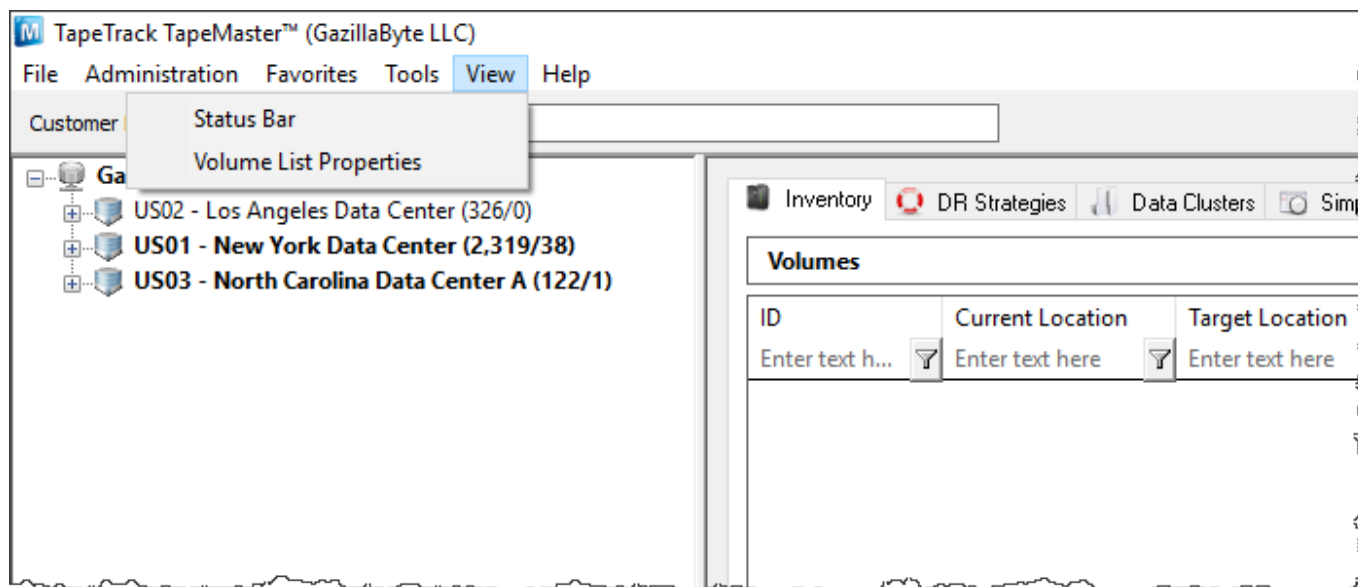

Favourites

- [Favorites](#)

Tools

View

Help

Repository Functions

- [Assigning Zones](#)
- [Scan to assign slots](#)

From: <https://rtfm.tapetrack.com/> - **TapeTrack Documentation**