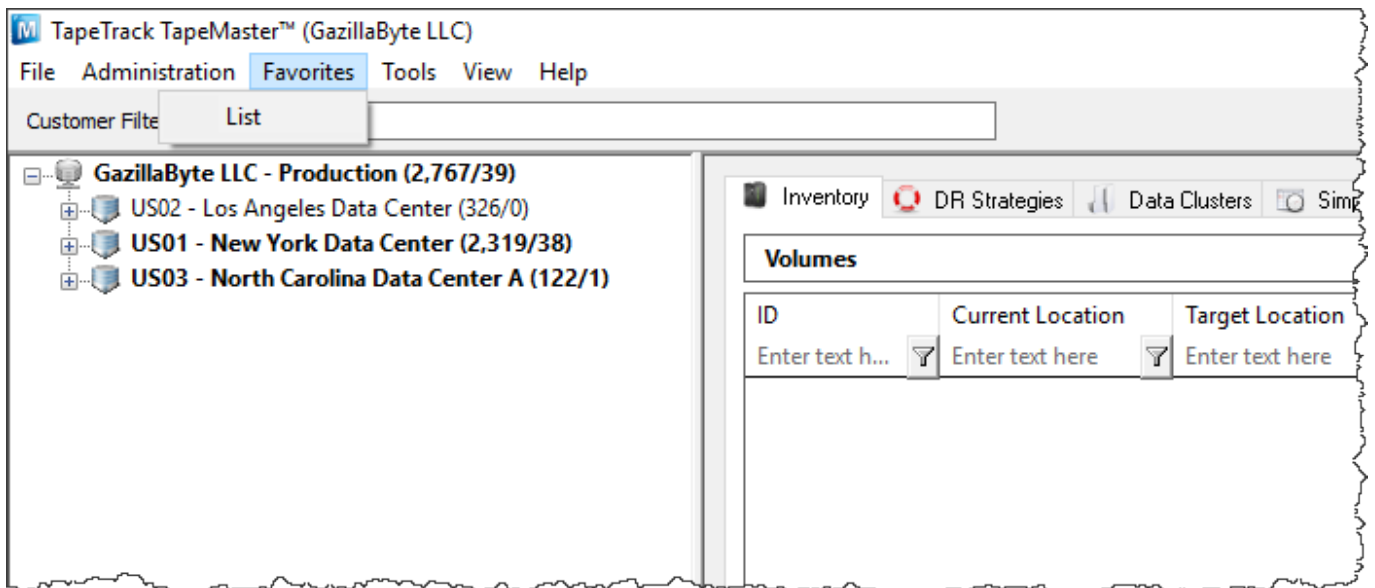

- [Active User List](#)
- [Client Licensing](#)
- [Barcode Administration](#)
- [Group/User Administration](#)
- [Message List](#)
- [Server Options](#)
- [Server Statistics](#)
- [Stock Control](#)
- [Zone Administration](#)

Favorites