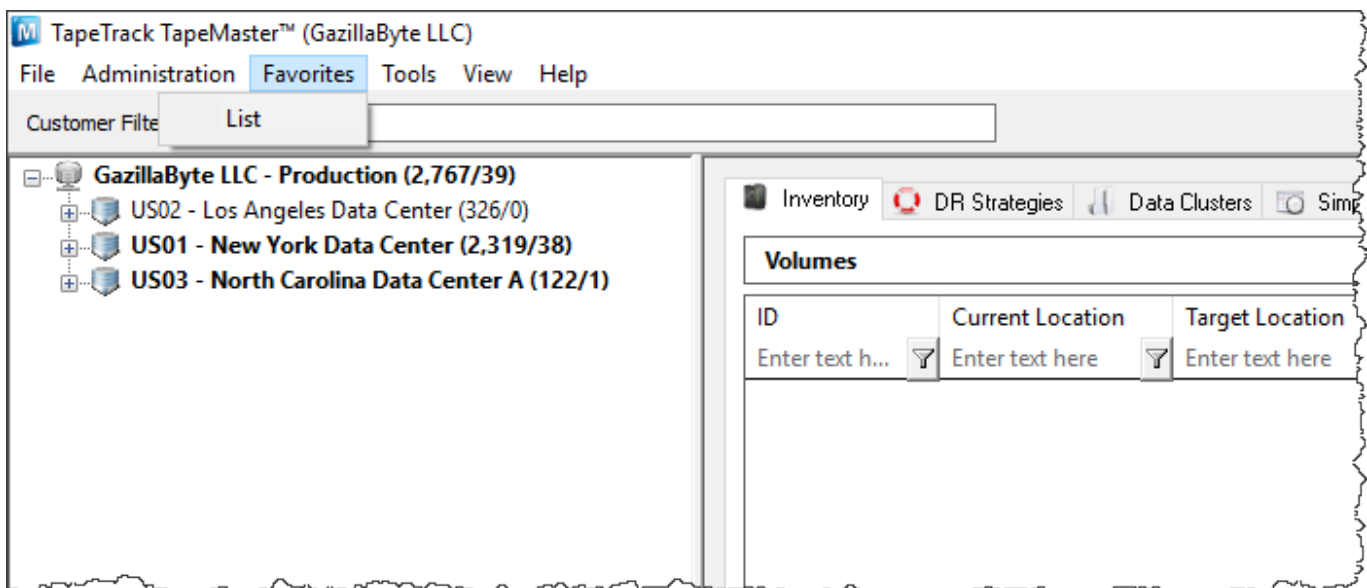

- [Active User List](#)
- [Client Licensing](#)
- [Barcode Administration](#)
- [Group/User Administration](#)
- [Message List](#)
- [Server Options](#)
- [Server Statistics](#)
- [Stock Control](#)
- [Zone Administration](#)

Favorites