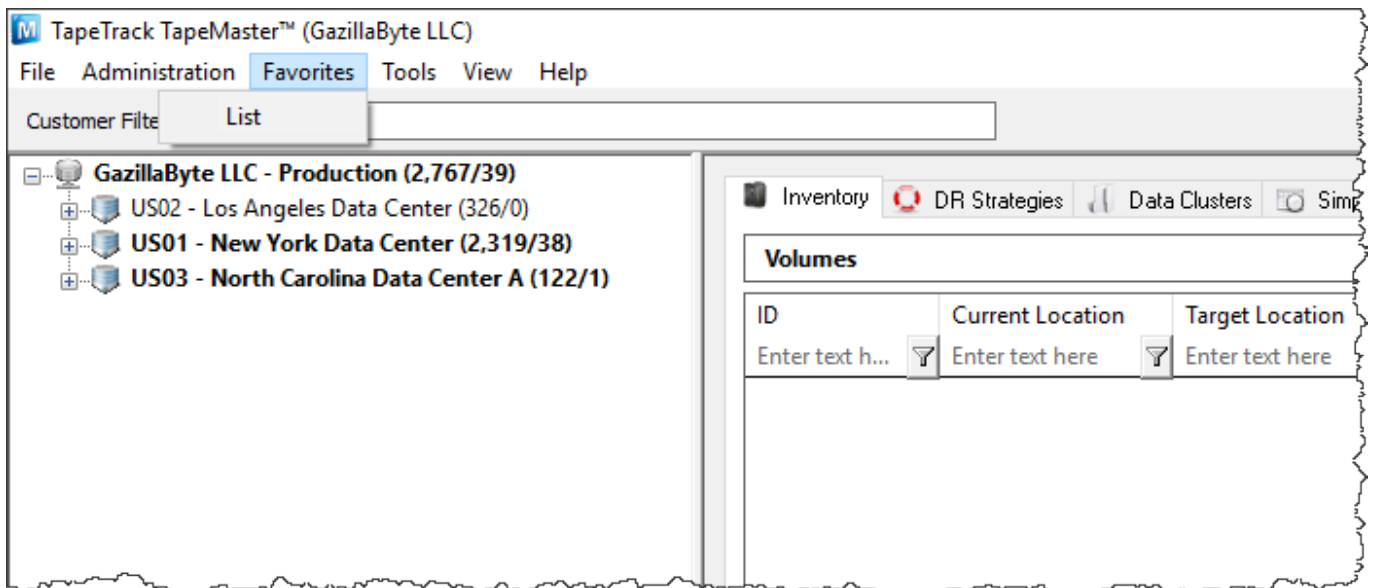

- [Active User List](#)
- [Client Licensing](#)
- [Barcode Administration](#)
- [Group/User Administration](#)
- [Message List](#)
- [Server Options](#)
- [Server Statistics](#)
- [Stock Control](#)
- [Zone Administration](#)

Favorites

- [List](#)