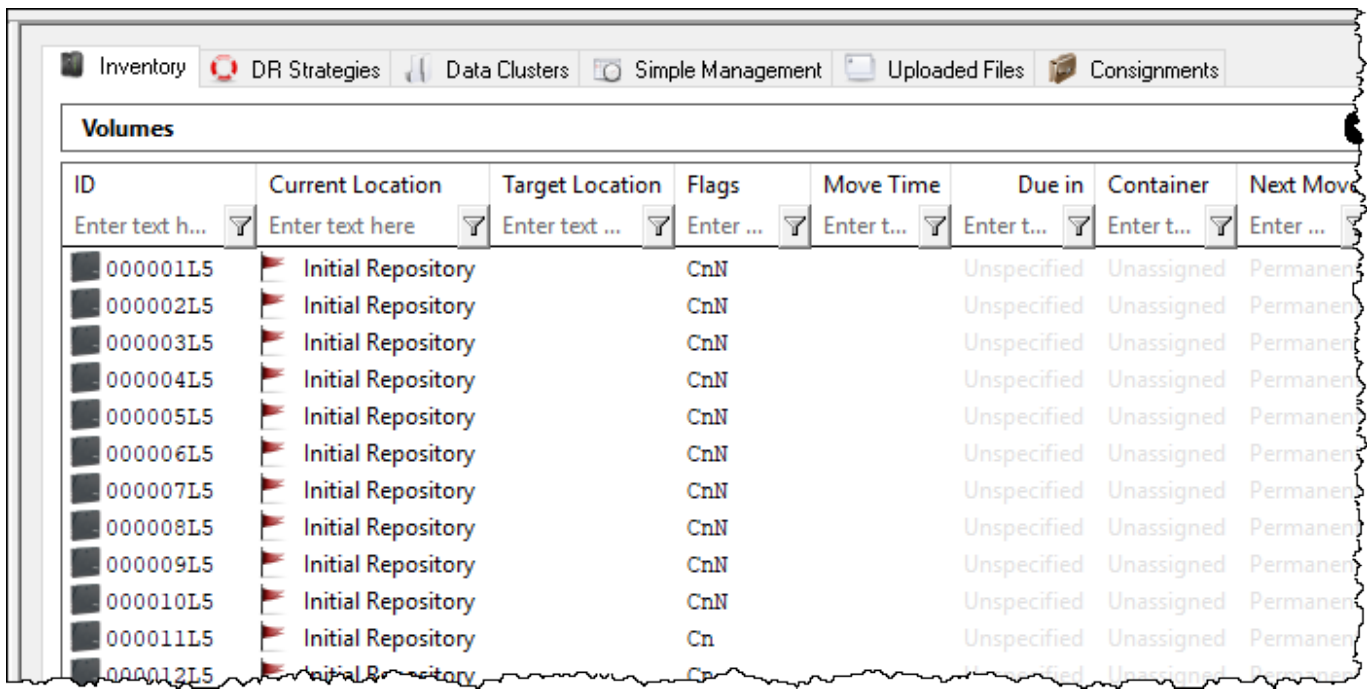

Built In Repositories

TapeMaster has 3 built in repositories, which are hidden by default.

To display the hidden repositories, navigate to the Options Tab in the Media Type Properties Window and set Show Built In Repositories to **true**. The repositories **Initial**, **Next** and **Home** will be displayed in the repository window.

Built-In Repositories often do not exist as locations, but they use settings in the Options Tab of the Volume Properties Window to dictate movements.

Built In Repository Functions

Initial Repository

If no repository is set in the Default Repository field in the Media Type Properties Window's Options Tab, newly added Volumes will be allocated to the Initial Repository.

An example reason for using this function would be volumes returning from offsite storage back onsite and needing to be stored in different racks. Having the required rack set for each volume allows you to drag and drop all the volumes on the home repository and letting TapeTrack sort which rack each volume belongs in, saving you having to separate each group of volumes for each rack manually.