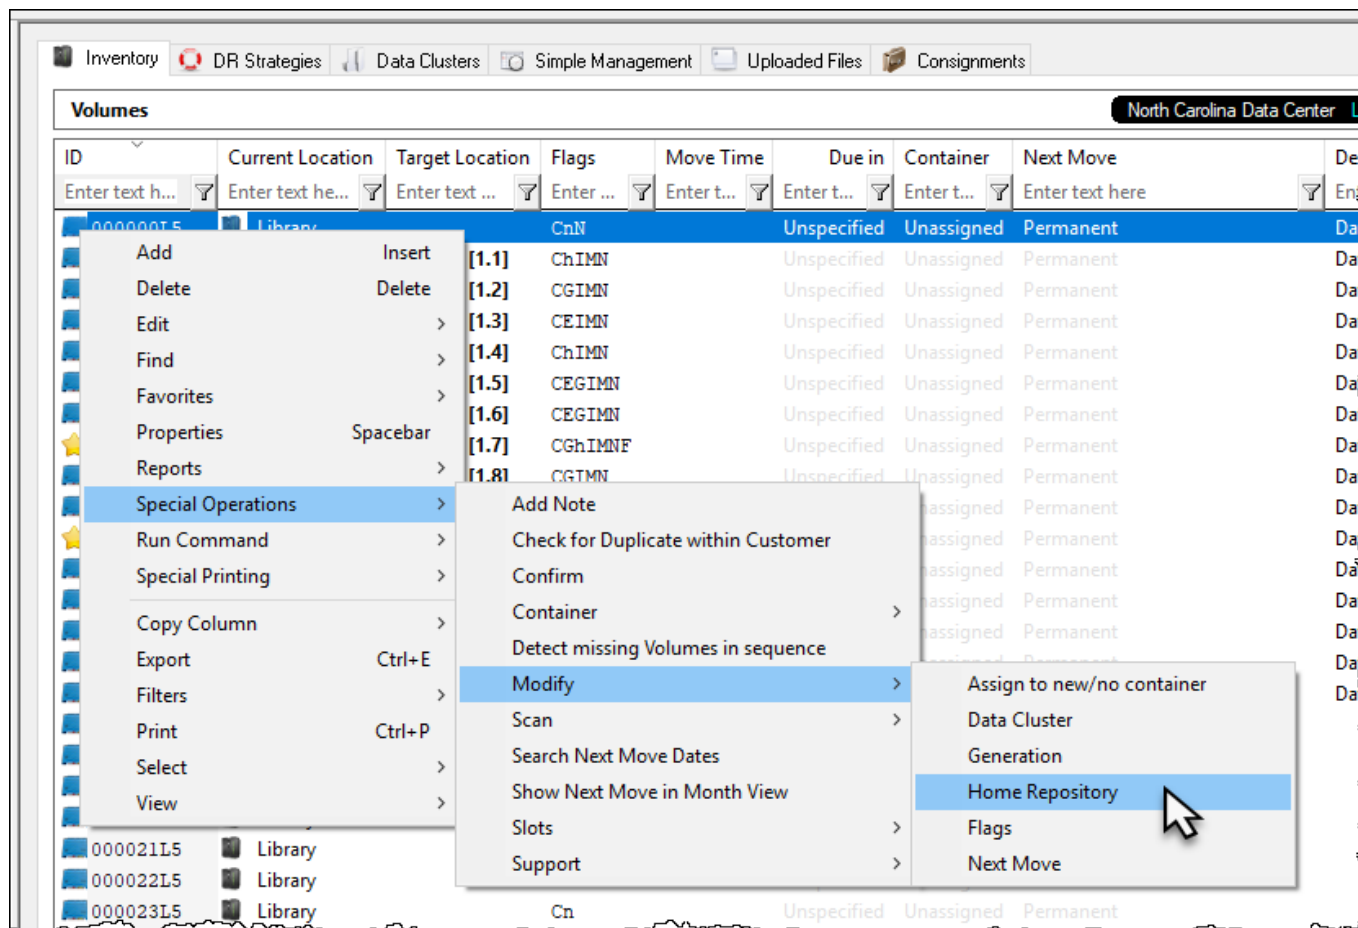

Repository.

Select repository from popup window dropdown box.