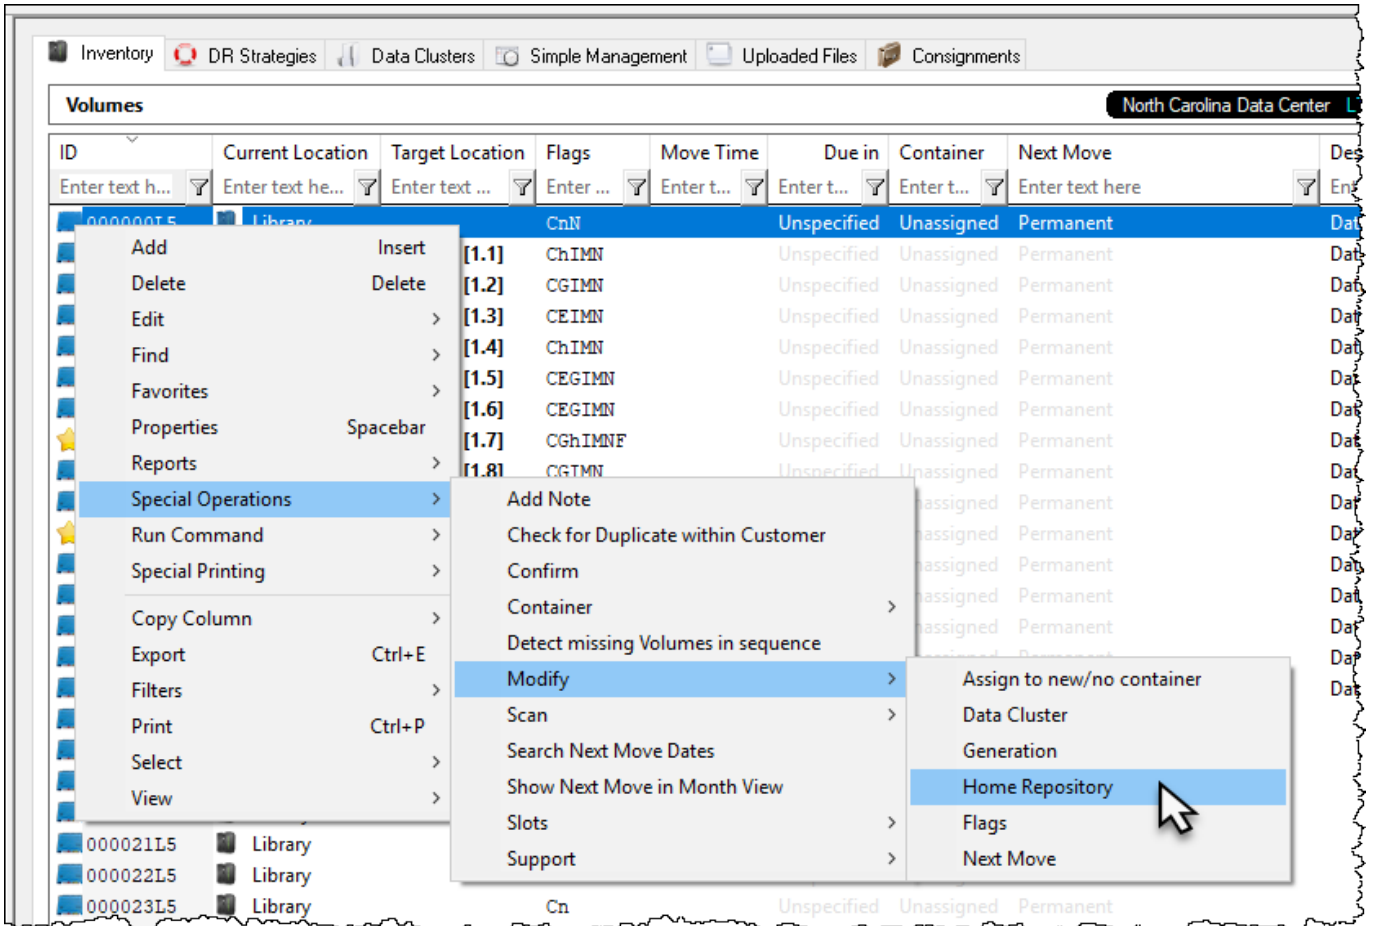

Repository.

Select repository from popup window dropdown box.