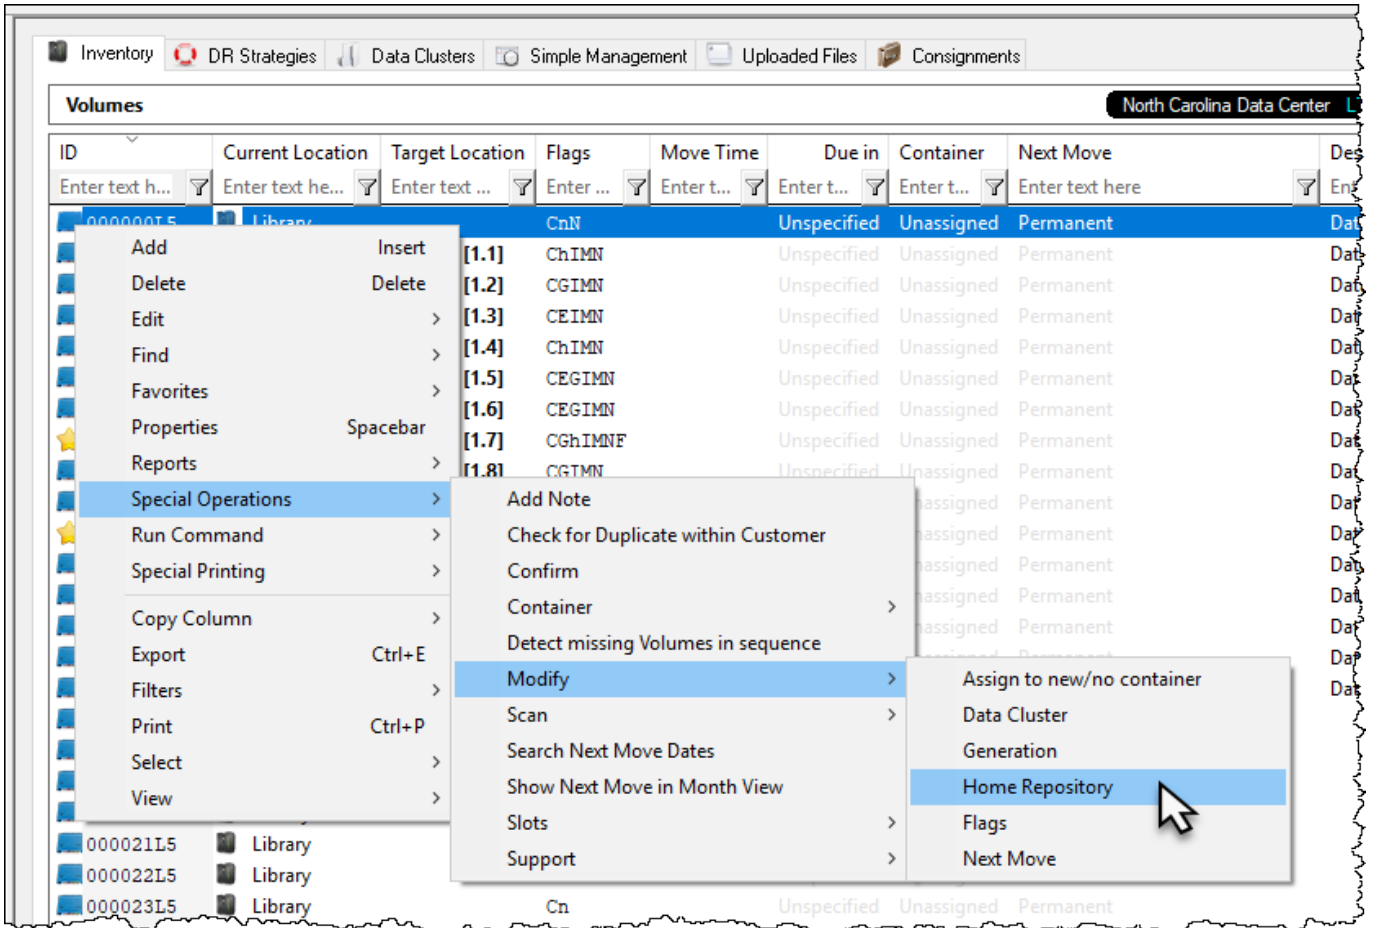

Repository.

Select repository from popup window dropdown box.