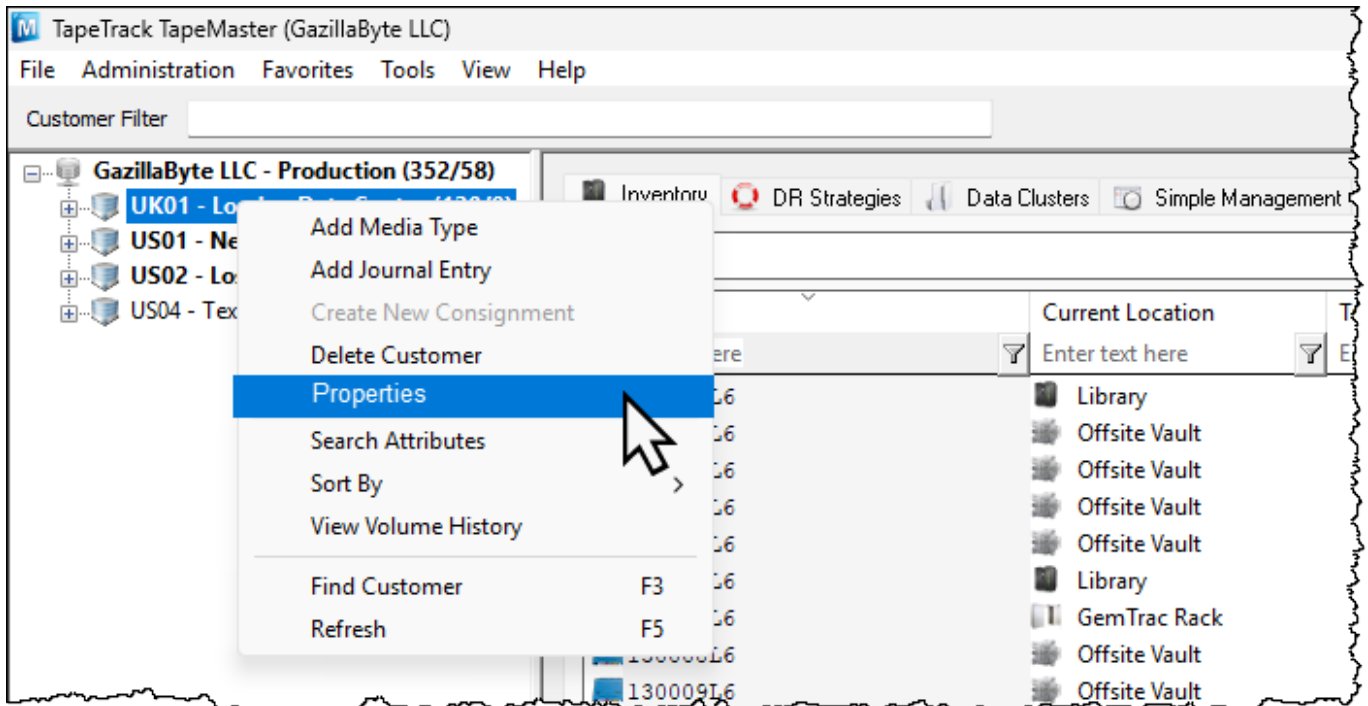

Select the Options tab and set Customer Tree Type to Featured Attribute. click Save to switch to Featured Attribute View.