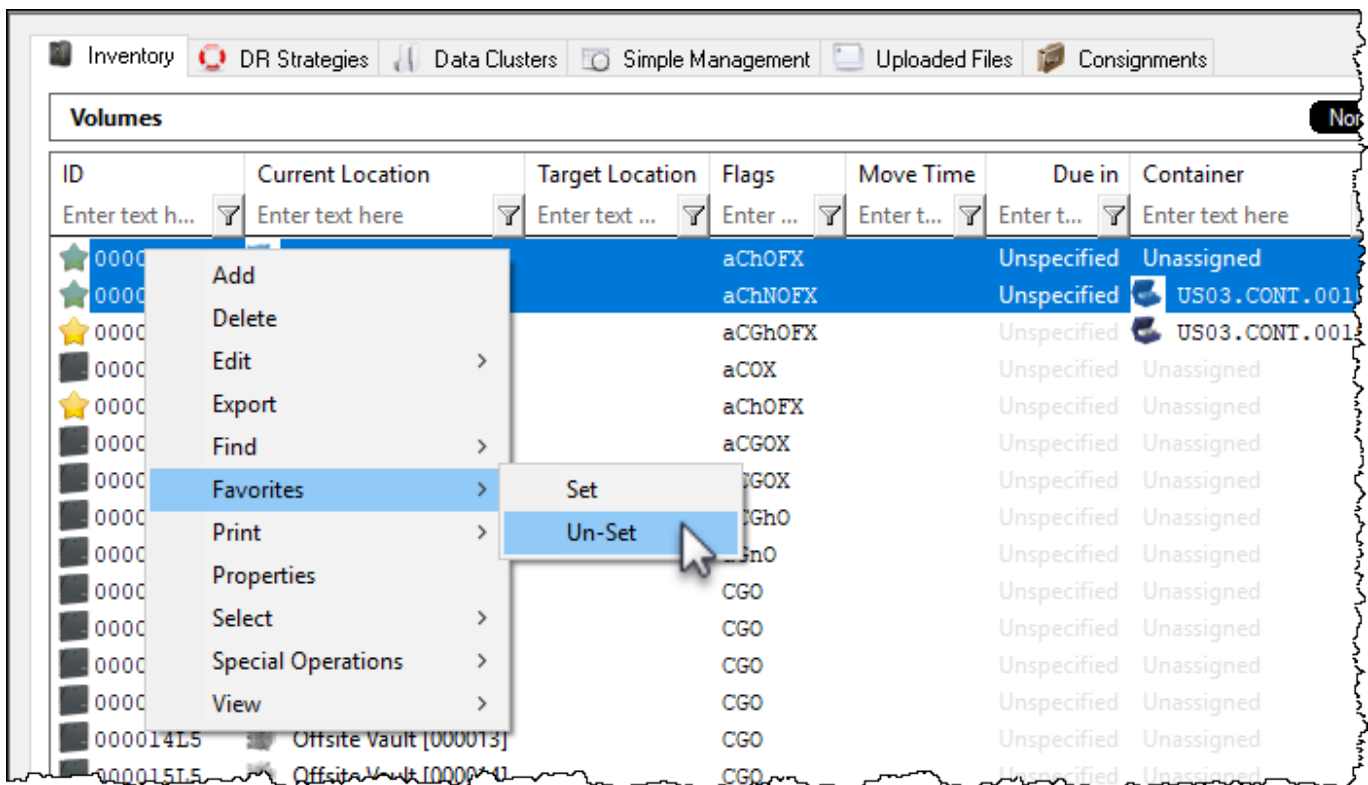

ID	Current Location	Target Location	Flags	Move Time	Due in	Container
000000L5	Offsite Vault [000001]		aChOFX		Unspecified	Unassigned
000001L5	Offsite Vault [000002]		aChNOFX		Unspecified	US03.CONT.001
000002L5	Offsite Vault [000003]		aCGhOFX		Unspecified	US03.CONT.001
000003L5	Offsite Vault [000004]		aCOX		Unspecified	Unassigned
000004L5	Offsite Vault [000005]		aChOFX		Unspecified	Unassigned
000005L5	Offsite Vault [000006]		aCGOX		Unspecified	Unassigned
000006L5	Offsite Vault [000007]		aCGOX		Unspecified	Unassigned

Removing a Favorite Volume

Select a [Volume](#), or a range of [Volumes](#), to be removed as a favorite. Right-click highlighted [Volume/s](#) and select Favorites → Un-Set.

This will remove the F flag from the [Volume/s](#) and change the icon from a star to its original icon, either a [Volume](#) or Container.