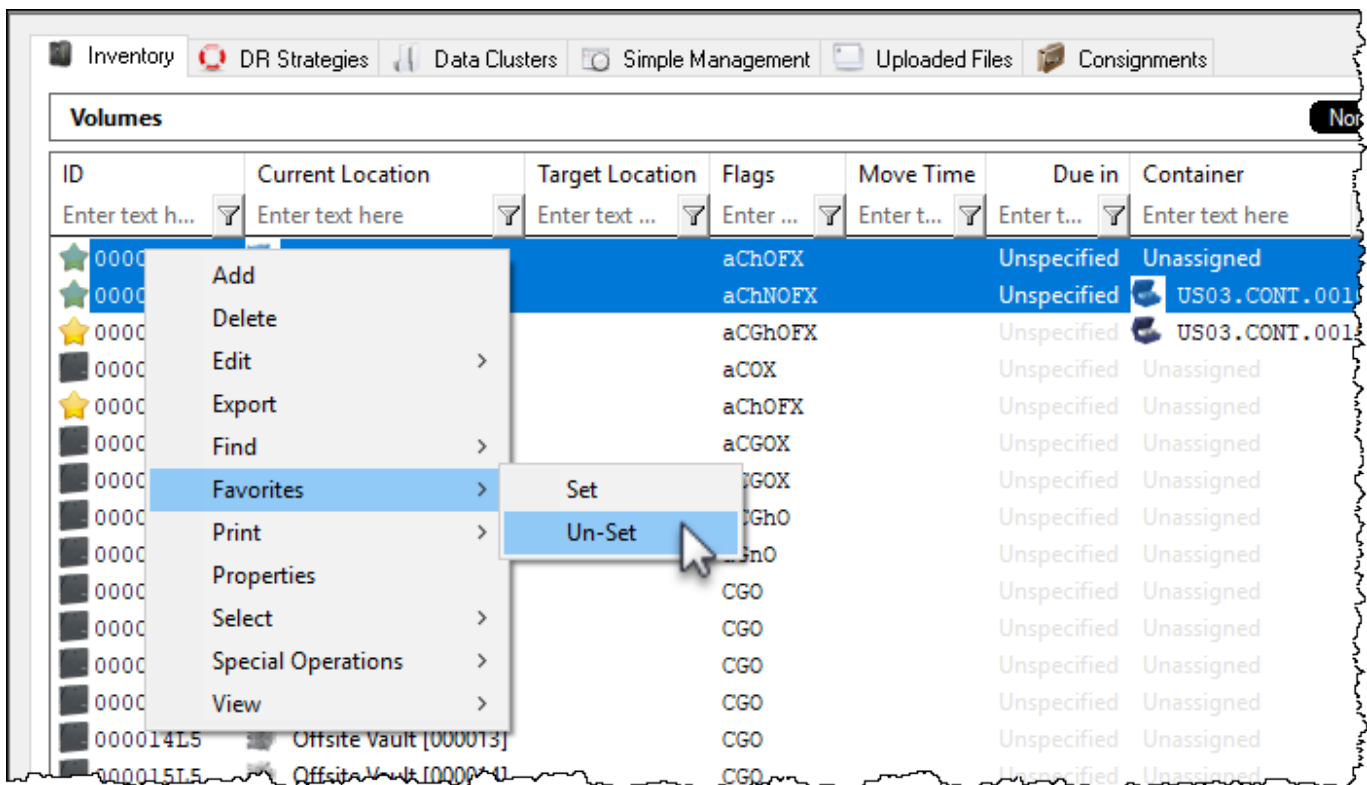

ID	Current Location	Target Location	Flags	Move Time	Due in	Container
★ 000000L5	Offsite Vault [000001]		aChOFX		Unspecified	Unassigned
★ 000001L5	Offsite Vault [000002]		aChNOFX		Unspecified	US03.CONT.001
★ 000002L5	Offsite Vault [000003]		aCGhOFX		Unspecified	US03.CONT.001
000003L5	Offsite Vault [000004]		aCOX		Unspecified	Unassigned
★ 000004L5	Offsite Vault [000005]		aChOFX		Unspecified	Unassigned
000005L5	Offsite Vault [000006]		aCGOX		Unspecified	Unassigned
000006L5	Offsite Vault [000007]		aCGOX		Unspecified	Unassigned

Removing a Favorite Volume

Select a volume, or a range of volumes, to be removed as a favorite. Right-click highlighted volume/s and select Favorites → Un-Set.

This will remove the F flag from the volume/s and change the icon from a star to its original icon, either a volume or container.

Inventory DR Strategies Data Clusters Simple Management Uploaded Files Consignments

Volumes

ID	Current Location	Target Location	Flags	Move Time	Due in	Container
000000L5	Offsite Vault [000001]		aChOX		Unspecified	Unassigned
000001L5	Offsite Vault [000002]		aChNOX		Unspecified	US03.CONT.001
★ 000002L5	Offsite Vault [000003]		aCGhOFX		Unspecified	US03.CONT.001
000003L5	Offsite Vault [000004]		aCOX		Unspecified	Unassigned
★ 000004L5	Offsite Vault [000005]		aChOFX		Unspecified	Unassigned
000005L5	Offsite Vault [000006]		aCGOX		Unspecified	Unassigned
000006L5	Offsite Vault [000007]		aCGOX		Unspecified	Unassigned