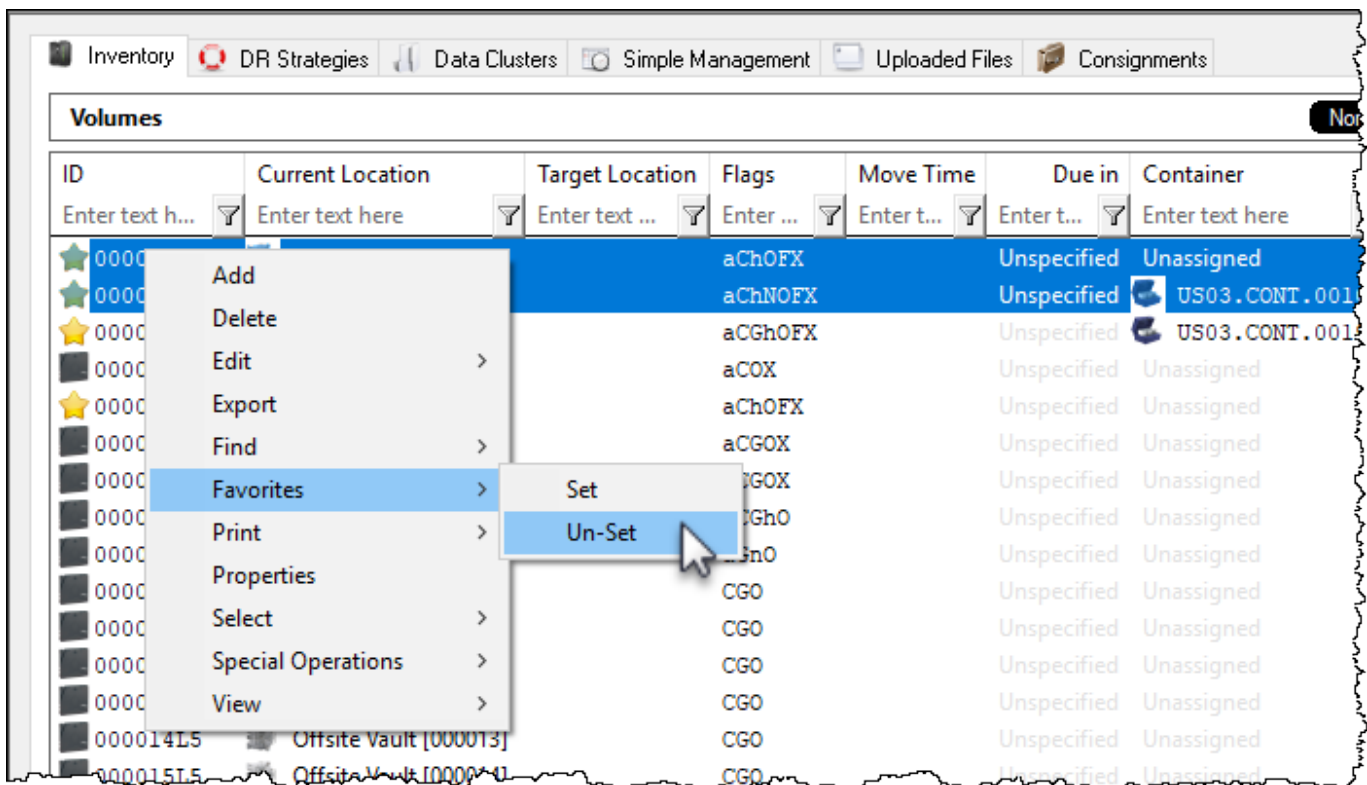

ID	Current Location	Target Location	Flags	Move Time	Due in	Container
★ 000000L5	Offsite Vault [000001]		aChOFX		Unspecified	Unassigned
★ 000001L5	Offsite Vault [000002]		aChNOFX		Unspecified	US03.CONT.001
★ 000002L5	Offsite Vault [000003]		aCGhOFX		Unspecified	US03.CONT.001
000003L5	Offsite Vault [000004]		aCOX		Unspecified	Unassigned
★ 000004L5	Offsite Vault [000005]		aChOFX		Unspecified	Unassigned
000005L5	Offsite Vault [000006]		aCGOX		Unspecified	Unassigned
000006L5	Offsite Vault [000007]		aCGOX		Unspecified	Unassigned

Removing a Favorite Volume

Select a volume, or a range of volumes, to be removed as a favorite. Right-click highlighted volume/s and select Favorites → Un-Set.

This will remove the F flag from the volume/s and change the icon from a star to its original icon, either a volume or container.