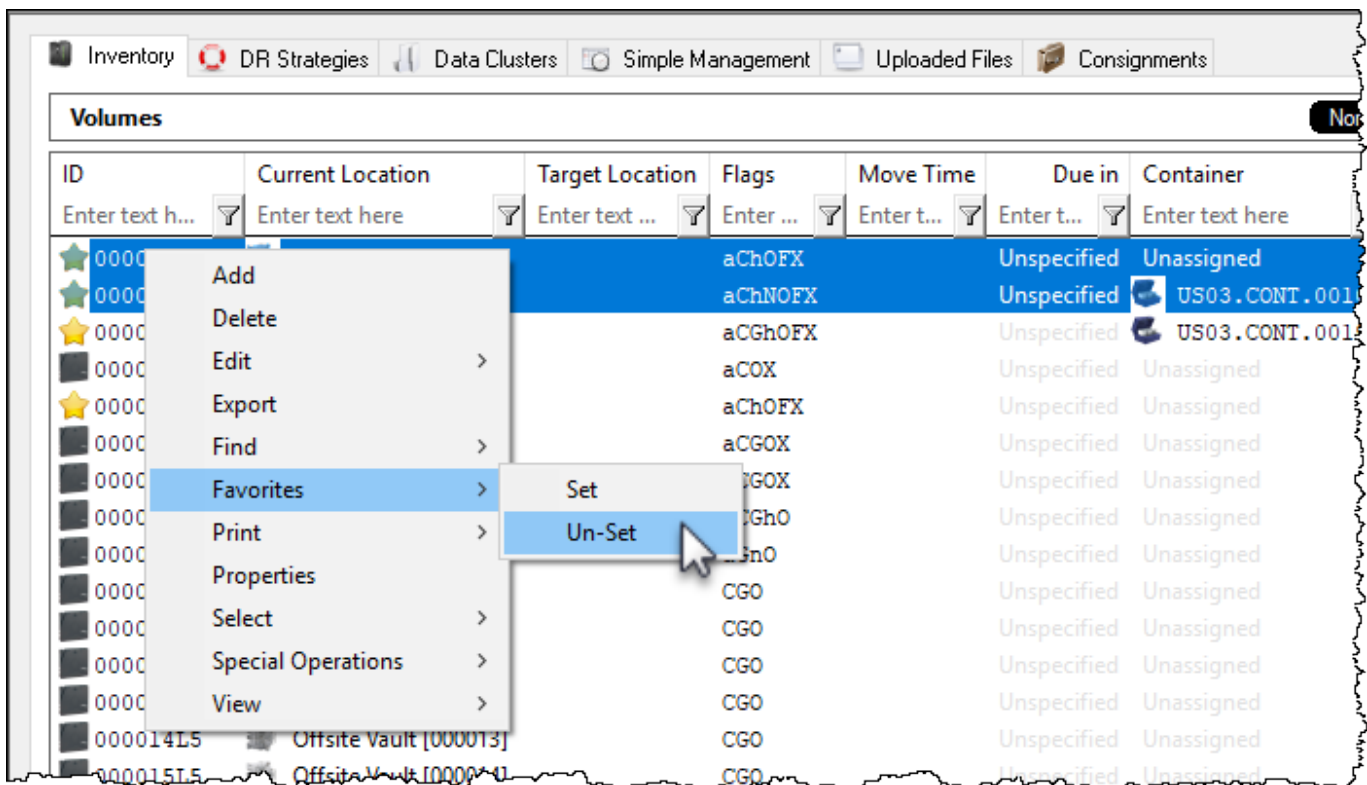

ID	Current Location	Target Location	Flags	Move Time	Due in	Container
000000L5	Offsite Vault [000001]		aChOFX		Unspecified	Unassigned
000001L5	Offsite Vault [000002]		aChNOFX		Unspecified	US03.CONT.001
000002L5	Offsite Vault [000003]		aCGhOFX		Unspecified	US03.CONT.001
000003L5	Offsite Vault [000004]		aCOX		Unspecified	Unassigned
000004L5	Offsite Vault [000005]		aChOFX		Unspecified	Unassigned
000005L5	Offsite Vault [000006]		aCGOX		Unspecified	Unassigned
000006L5	Offsite Vault [000007]		aCGOX		Unspecified	Unassigned

## Removing a Favorite Volume

Select a volume, or a range of volumes, to be removed as a favorite. Right-click highlighted volume/s and select Favorites → Un-Set.

This will remove the F flag from the volume/s and change the icon from a star to its original icon, either a volume or Container.