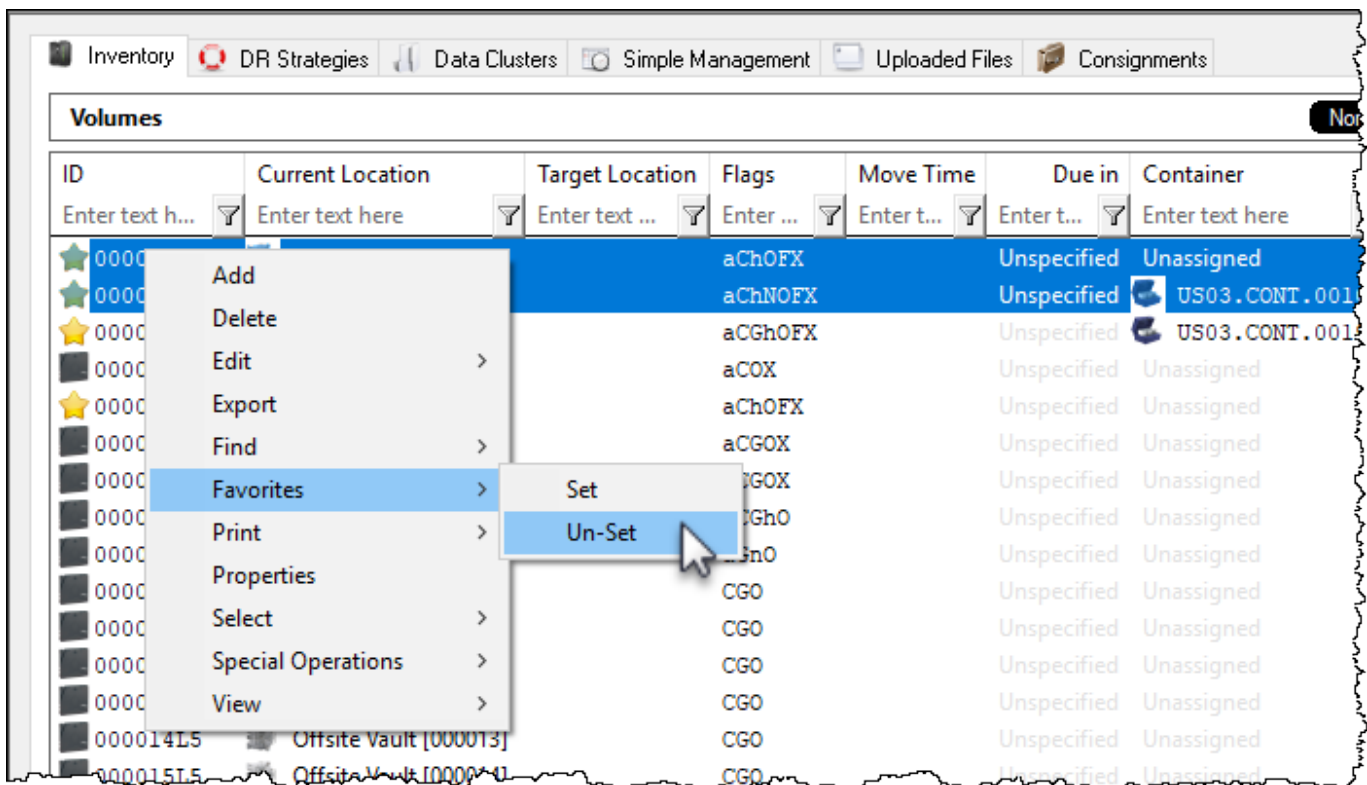

ID	Current Location	Target Location	Flags	Move Time	Due in	Container
★ 000000L5	Offsite Vault [000001]		aChOFX		Unspecified	Unassigned
★ 000001L5	Offsite Vault [000002]		aChNOFX		Unspecified	US03.CONT.001
★ 000002L5	Offsite Vault [000003]		aCGhOFX		Unspecified	US03.CONT.001
000003L5	Offsite Vault [000004]		aCOX		Unspecified	Unassigned
★ 000004L5	Offsite Vault [000005]		aChOFX		Unspecified	Unassigned
000005L5	Offsite Vault [000006]		aCGOX		Unspecified	Unassigned
000006L5	Offsite Vault [000007]		aCGOX		Unspecified	Unassigned

Removing a Favorite Volume

Select a volume, or a range of volumes, to be removed as a favorite. Right-click highlighted volume/s and select Favorites → Un-Set.

This will remove the F flag from the volume/s and change the icon from a star to its original icon, either a volume or Container.