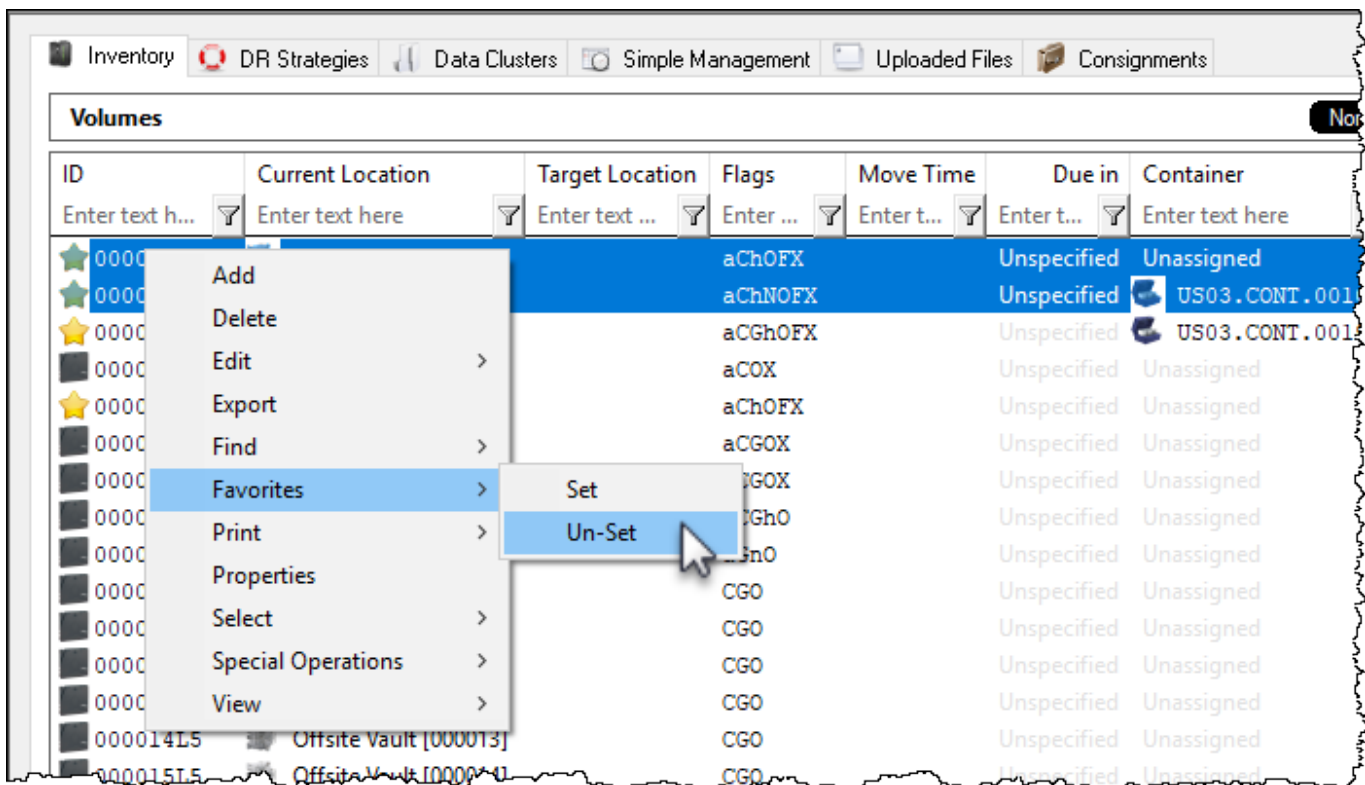

ID	Current Location	Target Location	Flags	Move Time	Due in	Container
000000L5	Offsite Vault [000001]		aChOFX		Unspecified	Unassigned
000001L5	Offsite Vault [000002]		aChNOFX		Unspecified	US03.CONT.001
000002L5	Offsite Vault [000003]		aCGhOFX		Unspecified	US03.CONT.001
000003L5	Offsite Vault [000004]		aCOX		Unspecified	Unassigned
000004L5	Offsite Vault [000005]		aChOFX		Unspecified	Unassigned
000005L5	Offsite Vault [000006]		aCGOX		Unspecified	Unassigned
000006L5	Offsite Vault [000007]		aCGOX		Unspecified	Unassigned

Removing a Favorite Volume

Select a volume, or a range of volumes, to be removed as a favorite. Right-click highlighted volume/s and select Favorites → Un-Set.

This will remove the F flag from the volume/s and change the icon from a star to its original icon, either a volume or Container.