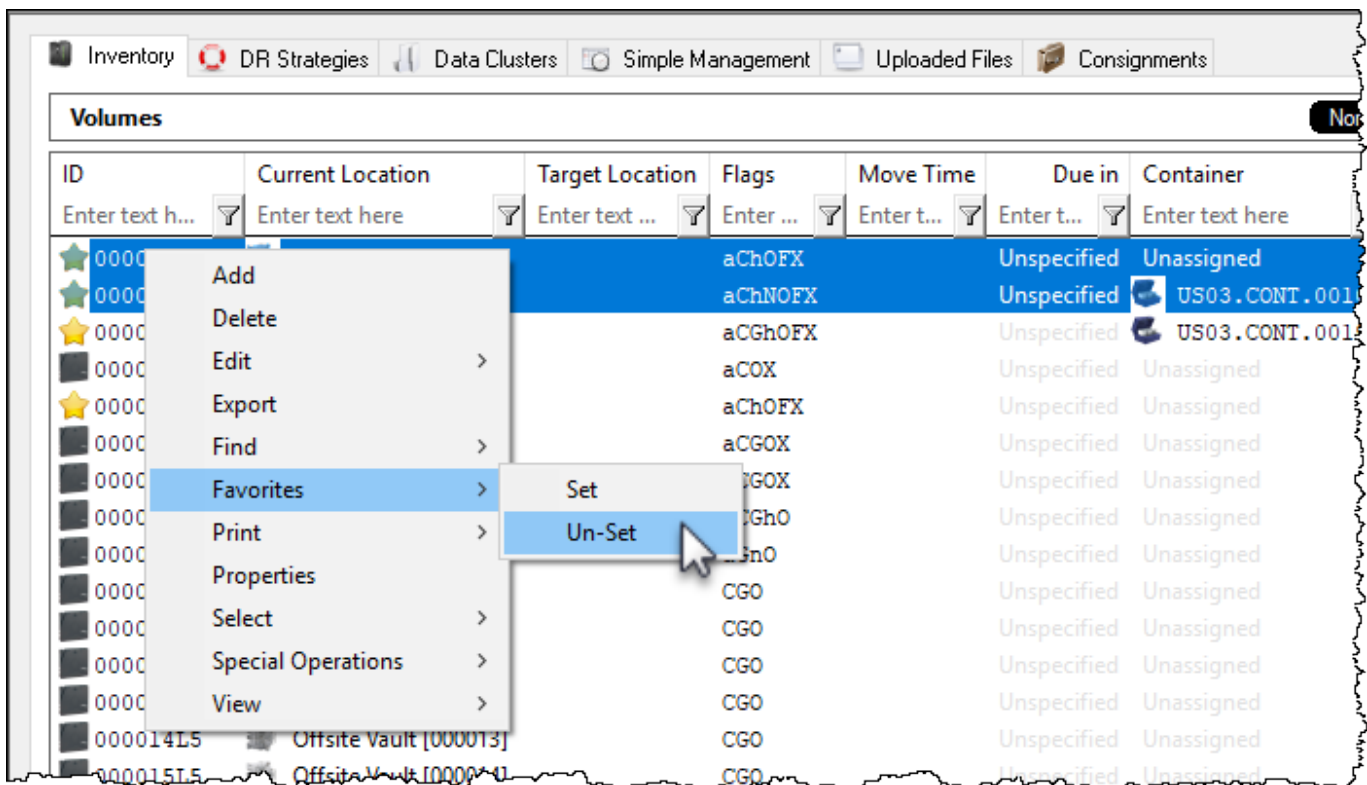

ID	Current Location	Target Location	Flags	Move Time	Due in	Container
000000L5	Offsite Vault [000001]		aChOFX		Unspecified	Unassigned
000001L5	Offsite Vault [000002]		aChNOFX		Unspecified	US03.CONT.001
000002L5	Offsite Vault [000003]		aCGhOFX		Unspecified	US03.CONT.001
000003L5	Offsite Vault [000004]		aCOX		Unspecified	Unassigned
000004L5	Offsite Vault [000005]		aChOFX		Unspecified	Unassigned
000005L5	Offsite Vault [000006]		aCGOX		Unspecified	Unassigned
000006L5	Offsite Vault [000007]		aCGOX		Unspecified	Unassigned

Removing a Favorite Volume

Select a [Volume](#), or a range of [Volumes](#), to be removed as a favorite. Right-click highlighted [Volume/s](#) and select Favorites → Un-Set.

This will remove the F flag from the [Volume/s](#) and change the icon from a star to its original icon, either a [Volume](#) or Container.