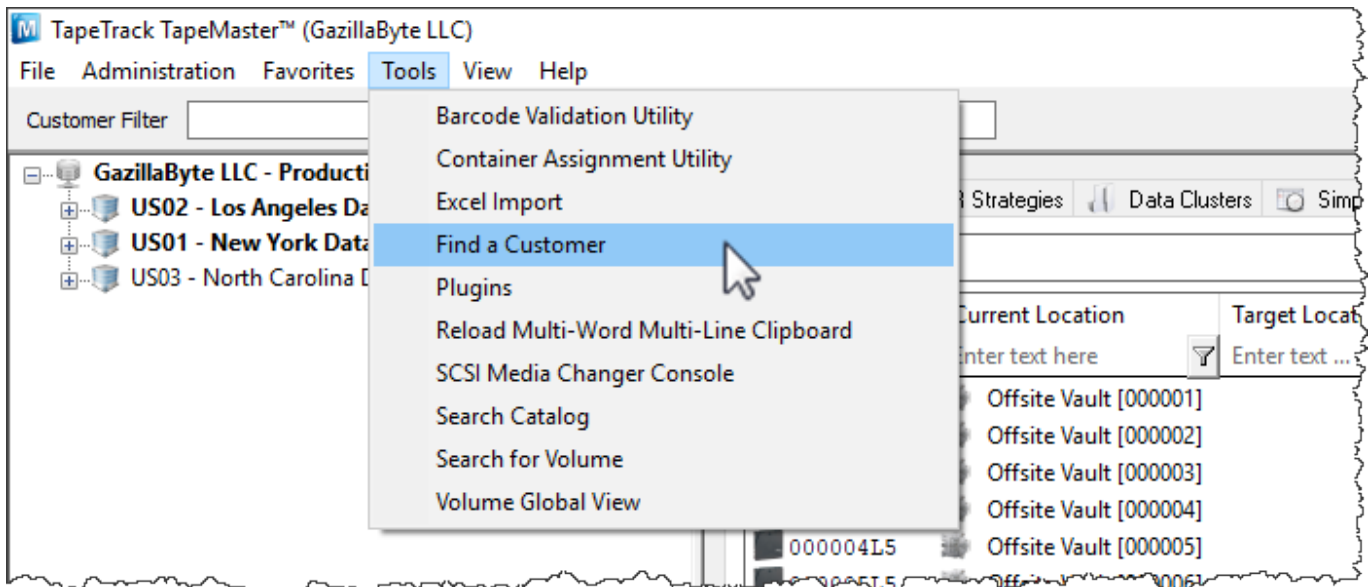

# Find Customer

String searches may be executed against the Customer tree to quickly find a Customer-ID or description.

From the main menu select Tools → Find Customer or press the keyboard shortcut F3.

In the popup, enter the search term to match either the Customer-ID or description and click Find Next. [Pattern matching](#) may be used to enter partial Strings or multiple search terms.

As matches are made against the search criteria, Customer-ID and description will be highlighted in blue on the [customer tree](#).

The screenshot shows the TapeTrack TapeMaster™ (GazillaByte LLC) interface. At the top, there is a menu bar with 'File', 'Administration', 'Favorites', 'Tools', 'View', and 'Help'. Below the menu is a 'Customer Filter' input field. The main area is divided into two panes. The left pane shows a tree view of the hierarchy: 'GazillaByte LLC - Production (2,737/729)' is expanded to show 'US02 - Los Angeles Data Center (326/5)', 'US01 - New York Data Center (2,288/724)' (highlighted in blue), and 'US03 - North Carolina Data Center (123/0)'. Under 'US01', there are three sub-items: '359X - IBM 359x Cartridge (2,069/718)', 'CONT - Media Containers (5/0)', and 'LTO - LTO Cartridge (214/6)'. The right pane has tabs for 'Inventory', 'DR Strategies', 'Data Clusters', and 'Simple'. Below the tabs is a 'Volumes' table with columns for 'ID', 'Current Location', and 'Target Location'. Each column has a search filter. The table contains several rows of data, all with 'Offsite Vault' as the current location.