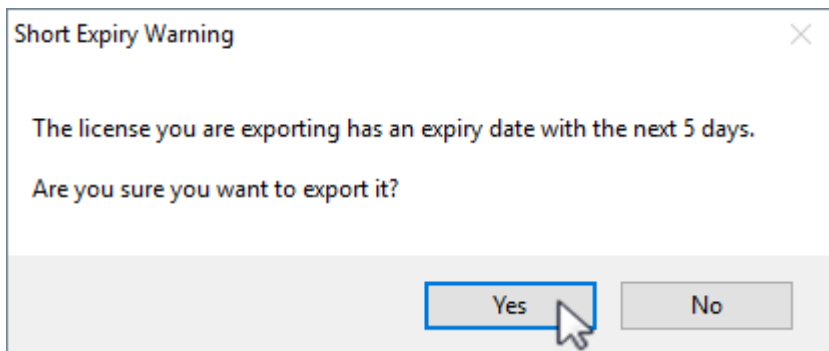

Change the expiry date to the new end date (1) and click Apply license changes (2) and Export license to file(3), this time saving under a different name (e.g. license_export.cfg).

Click OK(4) to exit.