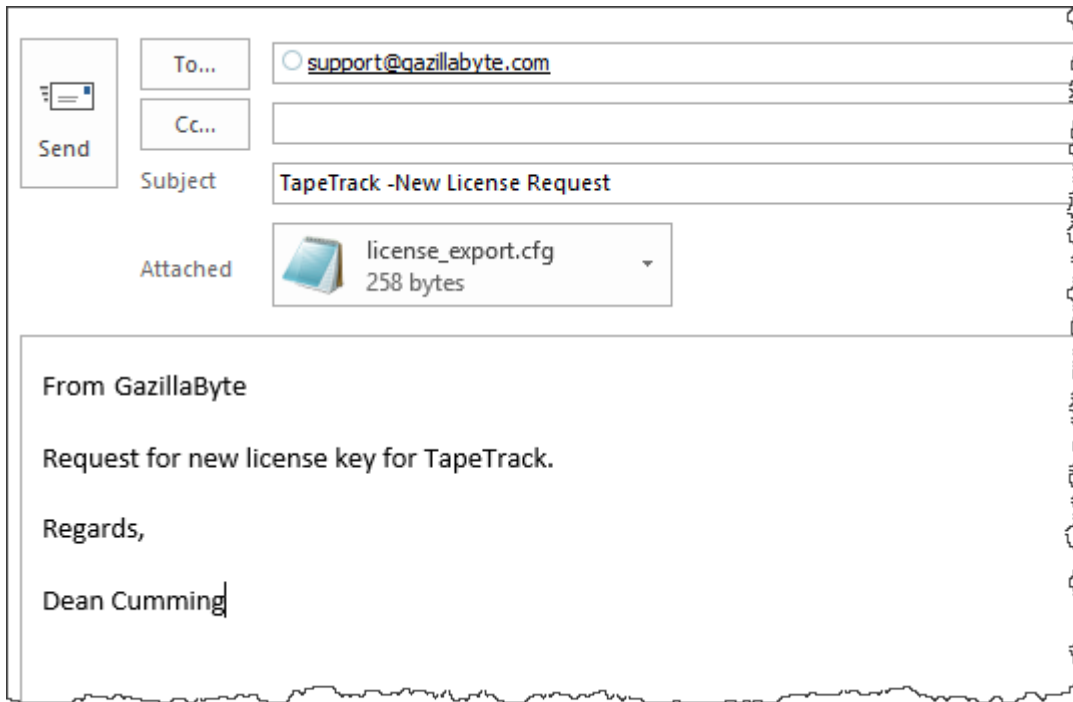

Click `Import license from a file` and select the first file exported (e.g. `current_license.cfg`).

Click `Apply license changes` to reinstate your old license values.

If you have left this process until after your license has expired, clicking `Get temporary license` and `OK` will give a 12 day license to enable you to keep using TapeTrack until your new key is applied.

From:
<https://rtfm.tapetrack.com/> - **TapeTrack Documentation**

Permanent link:
<https://rtfm.tapetrack.com/master/full_license?rev=1534729845>

Last update: **2025/01/21 22:07**