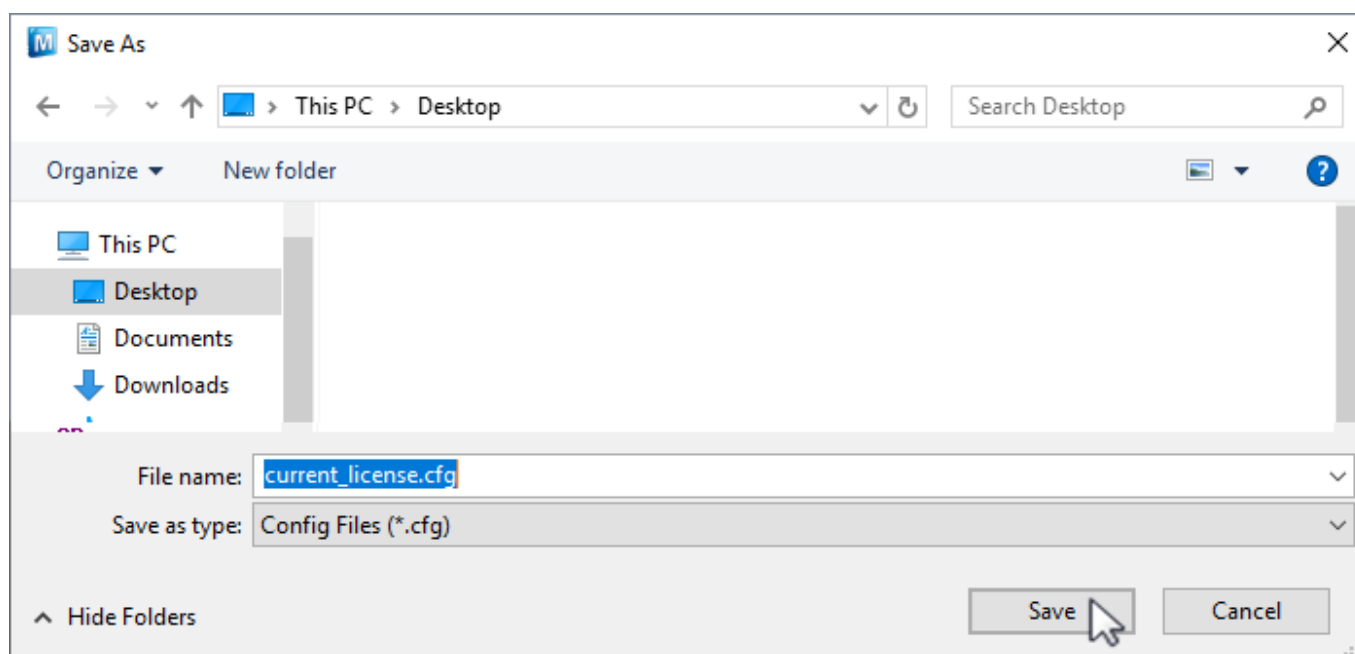

Permanent License

A permanent license key will allow you to operate the TapeTrack software without restriction until the expiry date associated with your license occurs.

Permanent license/s to TapeTrack are restricted to those who have a written End User License Agreement (EULA) with GazillaByte.

To obtain a permanent license:

If you are upgrading from a free license directly to a permanent license follow the instructions in the [90 day trial license](#) section, making sure you enter the correct expiry date and not a 90 day date.

If extending the expiry date on an already permanent license or upgrading from a 90 day license:

Open TapeTrack TapeMaster and login with the user name **tapemaster** (case sensitive) and leave password blank (or use your password if it has been changed).

From the menu click Help → Framework Server Licensing

Click Export license to a file and save the file with a descriptive name (e.g.current_license.cfg).

If you are close to your expiry date you will receive a warning about a short expiry date, click Yes to continue.