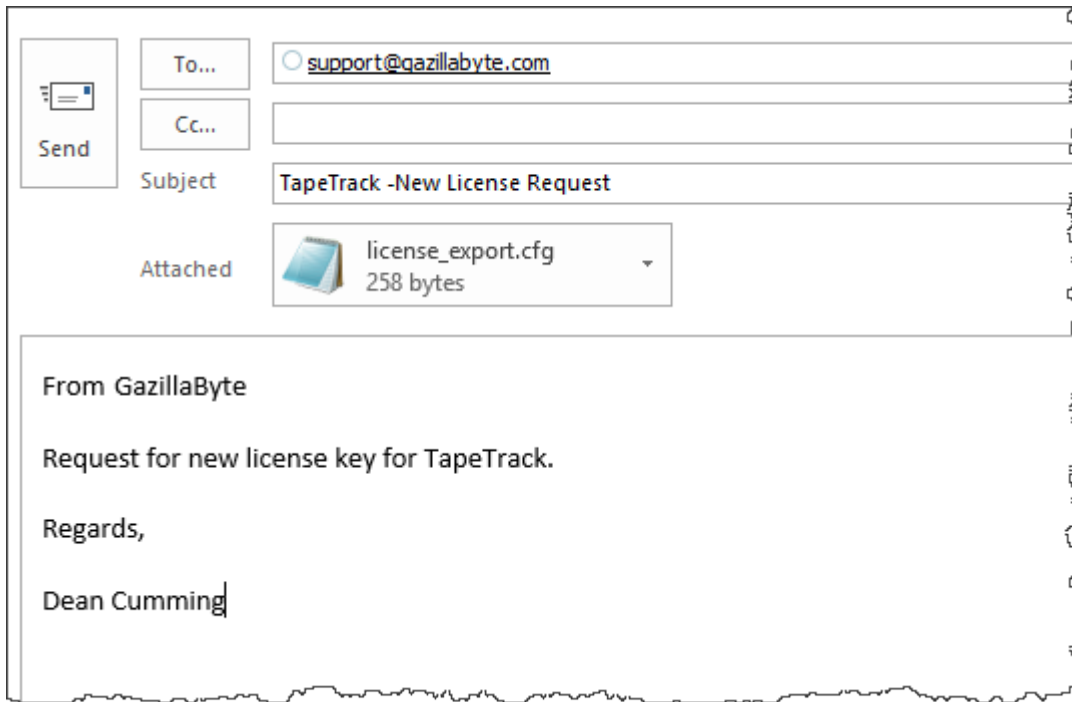

Click `Import license from a file` and select the first file exported (e.g. `current_license.cfg`).

Click `Apply license changes` to reinstate your old license values.

If you have left this process until after your license has expired, clicking `Get temporary license` and `OK` will give a 12 day license to enable you to keep using TapeTrack until your new key is applied.

From:
<https://rtfm.tapetrack.com/> - **TapeTrack Documentation**

Permanent link:
<https://rtfm.tapetrack.com/master/full_license?rev=1534731856>

Last update: **2025/01/21 22:07**