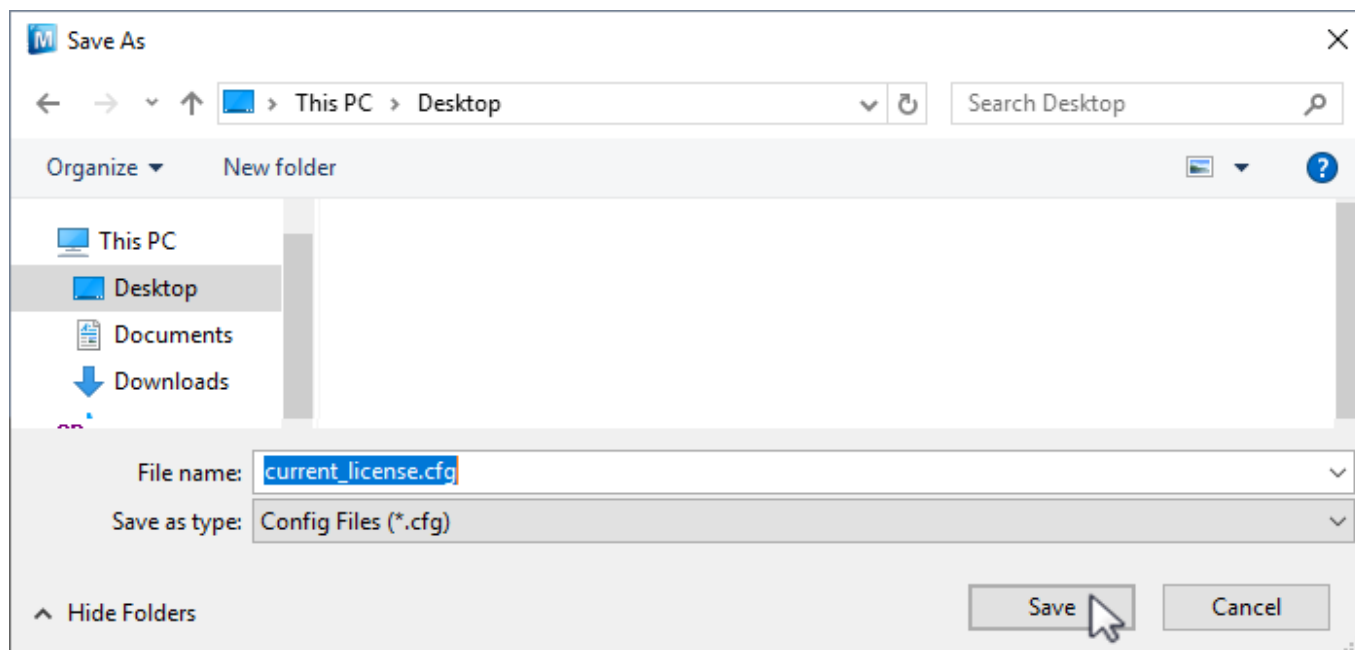

Permanent License

A permanent license key will allow you to operate the TapeTrack software without restriction until the expiry date associated with your license occurs.

Permanent license/s to TapeTrack are restricted to those who have a written End User License Agreement (EULA) with GazillaByte.

To obtain a permanent license:

If you are upgrading from a free license directly to a permanent license follow the instructions in the [trial license](#) section, making sure you enter the correct expiry date and not a 90 day date.

If extending the expiry date on an already permanent license or upgrading from a 90 day license:

Open TapeTrack TapeMaster and login with the user name **tapemaster** (case sensitive) and leave password blank (or use your password if it has been changed).

From the menu click Help → Framework Server Licensing

Click Export license to a file and save the file with a descriptive name (e.g.current_license.cfg).

If you are close to your expiry date you will receive a warning about a short expiry date, click Yes to continue.