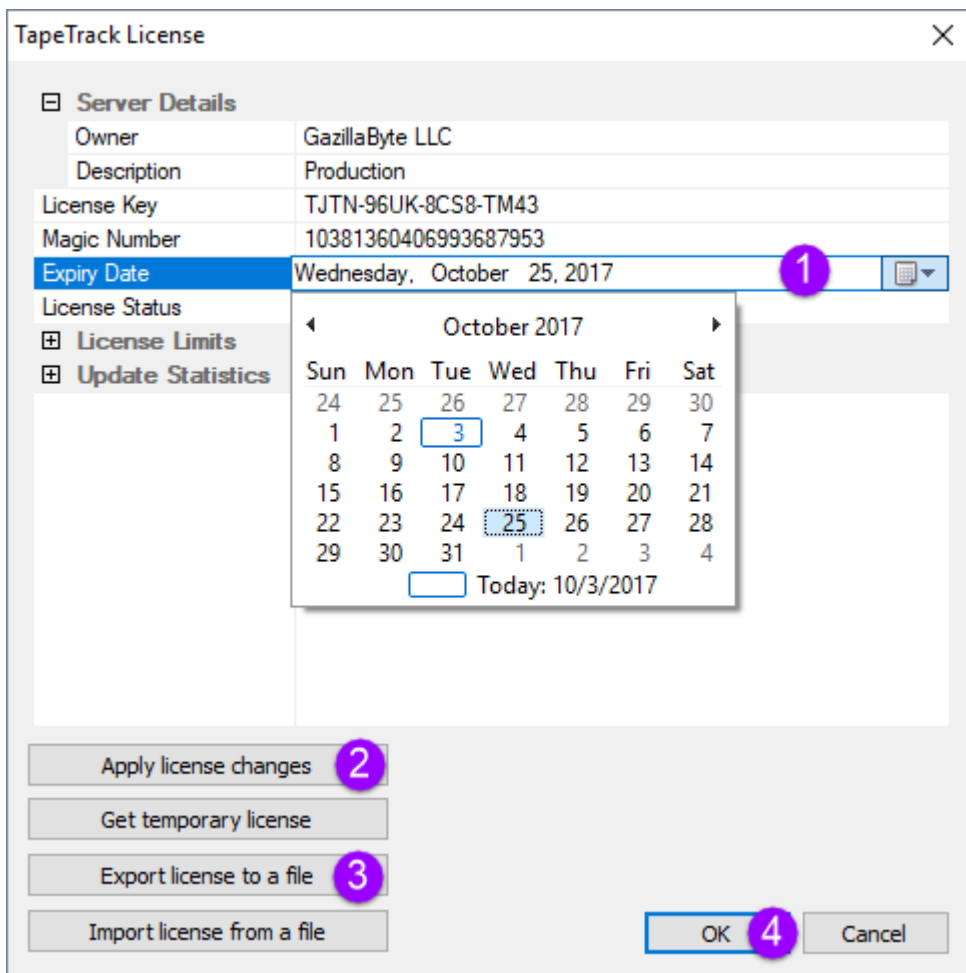

Forward this file to support@gazillabyte.com with a subject indicating that you require a new license key.

Once a new key has been cut you will receive a new license config file with instructions for installation.