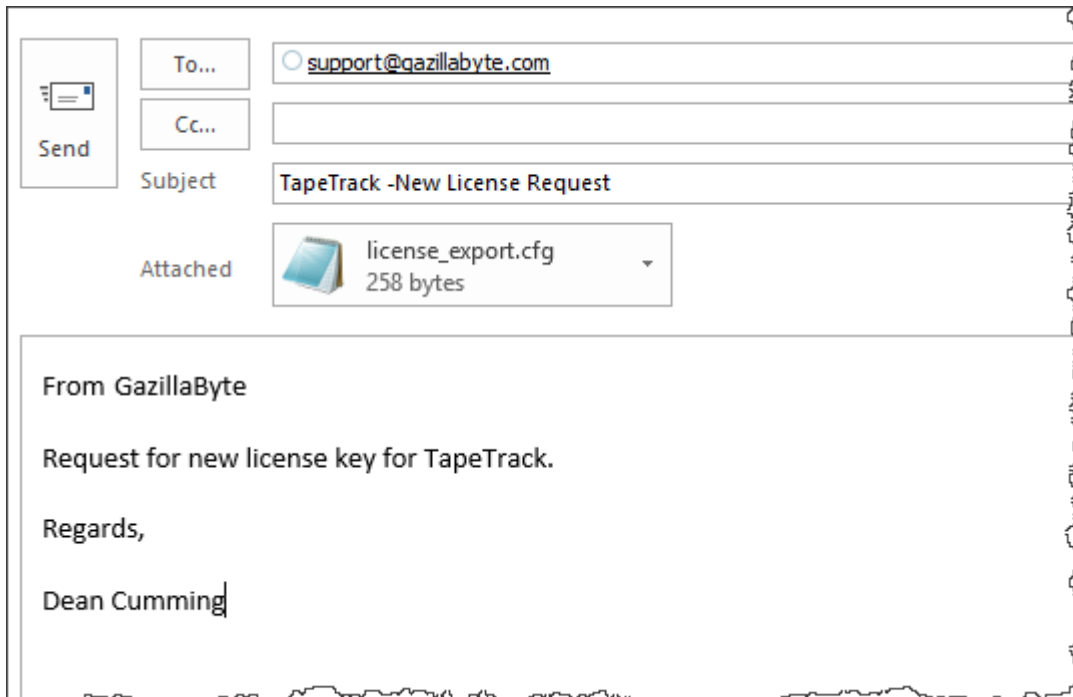

Click `Import license from a file` and select the first file exported (e.g. `current_license.cfg`).

Click `Apply license changes` to reinstate your old license values.

If you have left this process until after your license has expired, rather than import your current license file, clicking `Get temporary license` and `OK` will give a 12 day license to enable you to keep using TapeTrack until your new key is applied.

From: <https://rtfm.tapetrack.com/> - **TapeTrack Documentation**

Permanent link: <https://rtfm.tapetrack.com/master/full_license?rev=1534813159>

Last update: **2025/01/21 22:07**