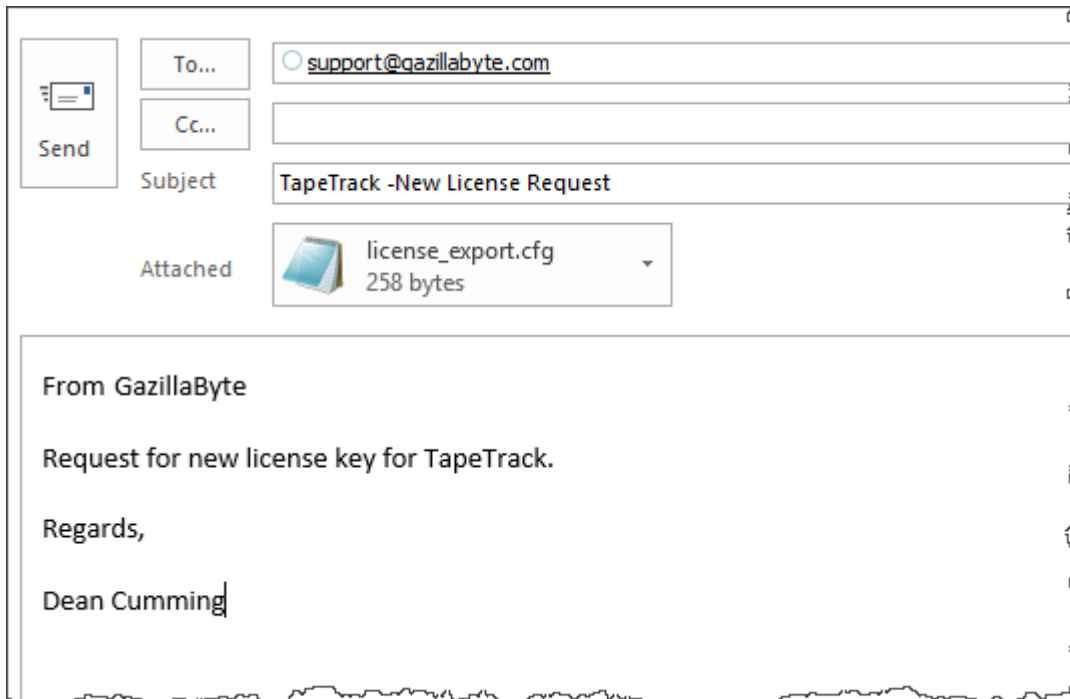

Click `Import license from a file` and select the first file exported (e.g. `current_license.cfg`).

Click `Apply license changes` to reinstate your old license values.

If you have left this process until after your license has expired, rather than import your current license file, clicking `Get temporary license` and `OK` will give a 12 day license to enable you to keep using TapeTrack until your new key is applied.

From: <https://rtfm.tapetrack.com/> - **TapeTrack Documentation**

Permanent link: <https://rtfm.tapetrack.com/master/full_license?rev=1534813159>

Last update: **2025/01/21 22:07**