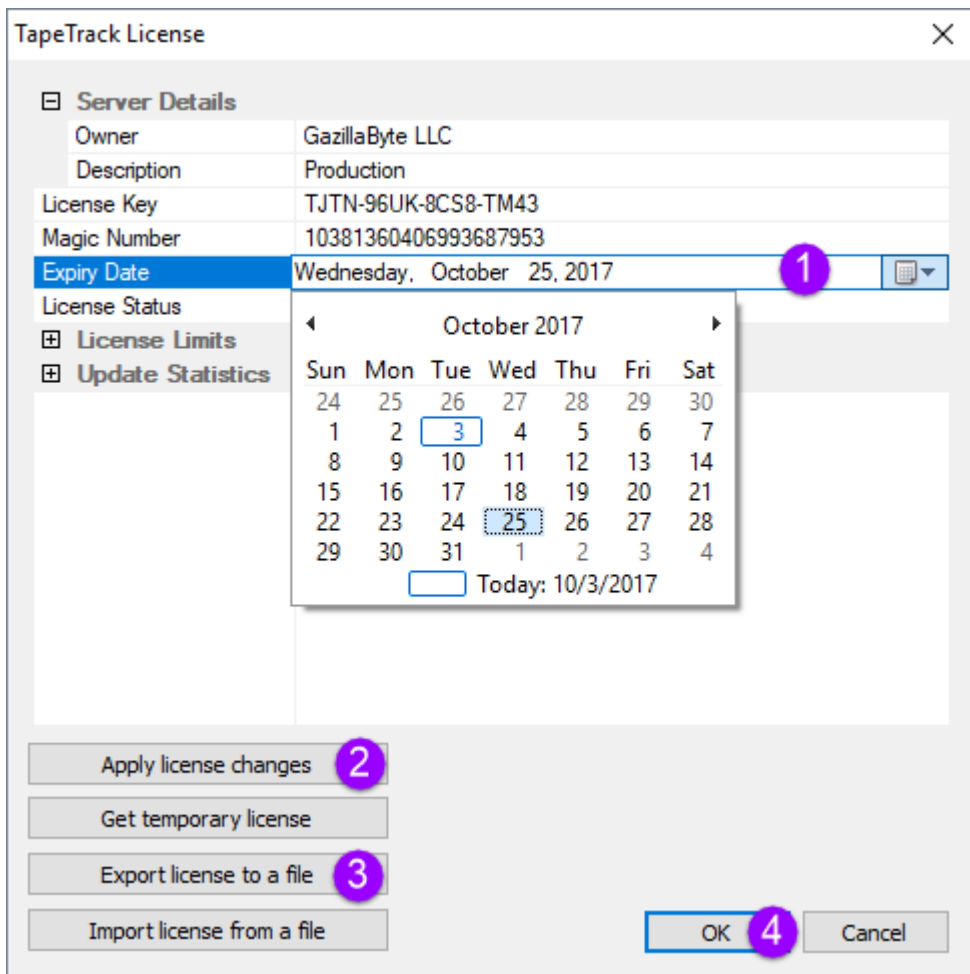

Forward this file to support@gazillabyte.com with a subject indicating that you require a new license