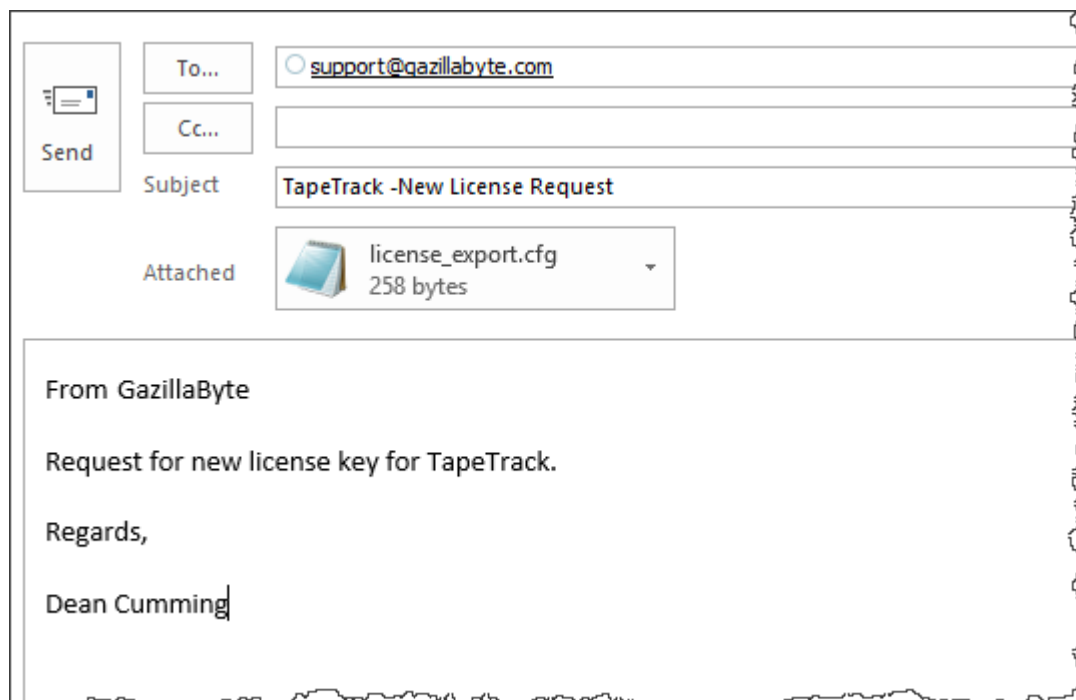

key.

Once a new key has been cut you will receive a new license config file with instructions for installation.

From: <https://rtfm.tapetrack.com/> - **TapeTrack Documentation**

Permanent link: <https://rtfm.tapetrack.com/master/full_license?rev=1534815484>

Last update: **2025/01/21 22:07**