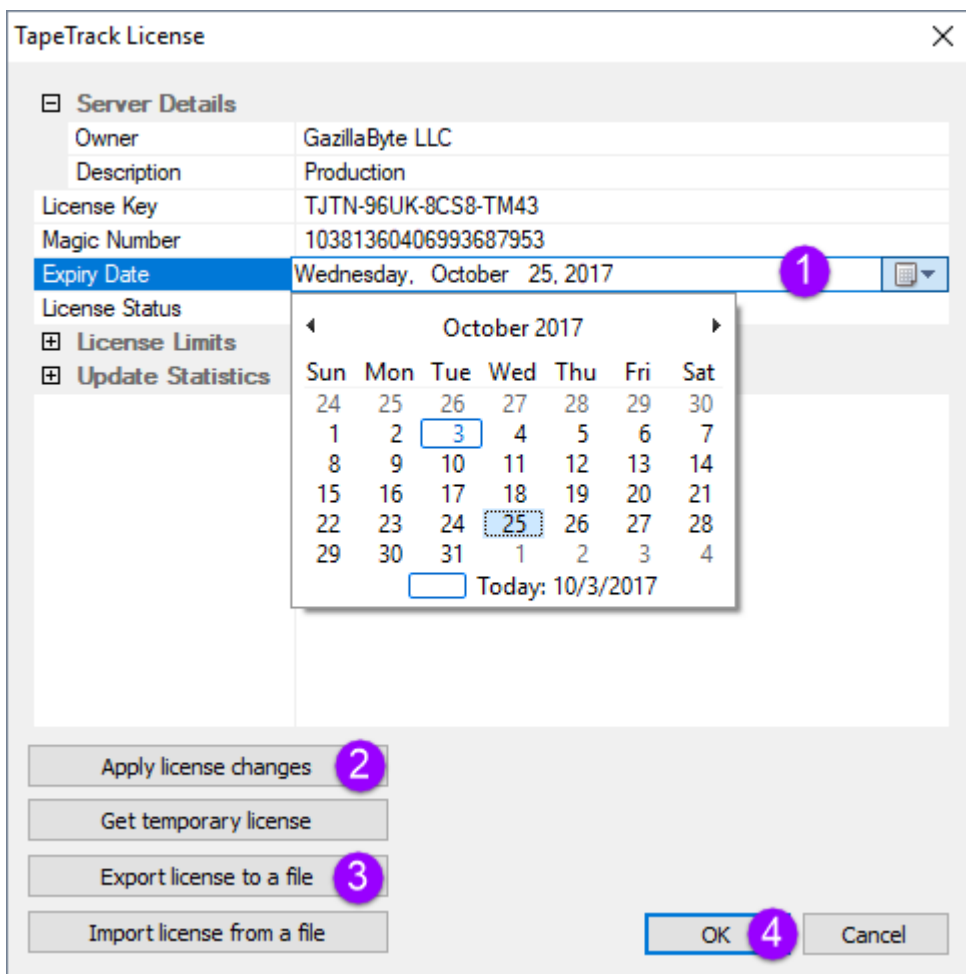

Forward this file to support@gazillabyte.com with a subject indicating that you require a new license