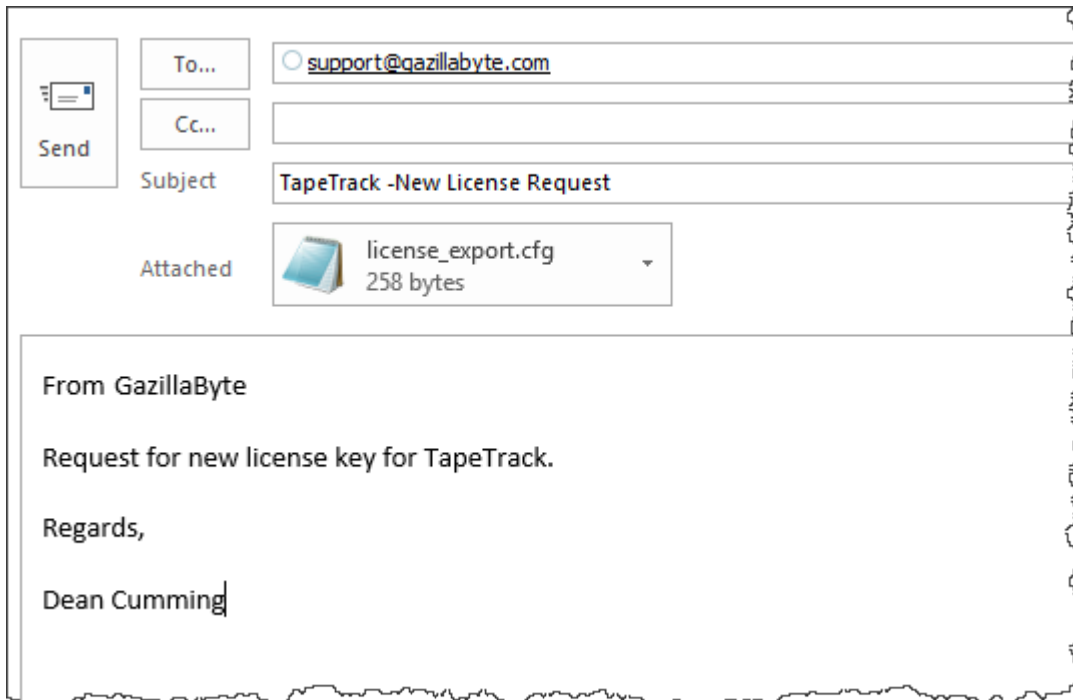

key.

Once a new key has been cut you will receive a new license config file with instructions for installation.

From: <https://rtfm.tapetrack.com/> - **TapeTrack Documentation**

Permanent link: <https://rtfm.tapetrack.com/master/full_license?rev=1534815484>

Last update: **2025/01/21 22:07**