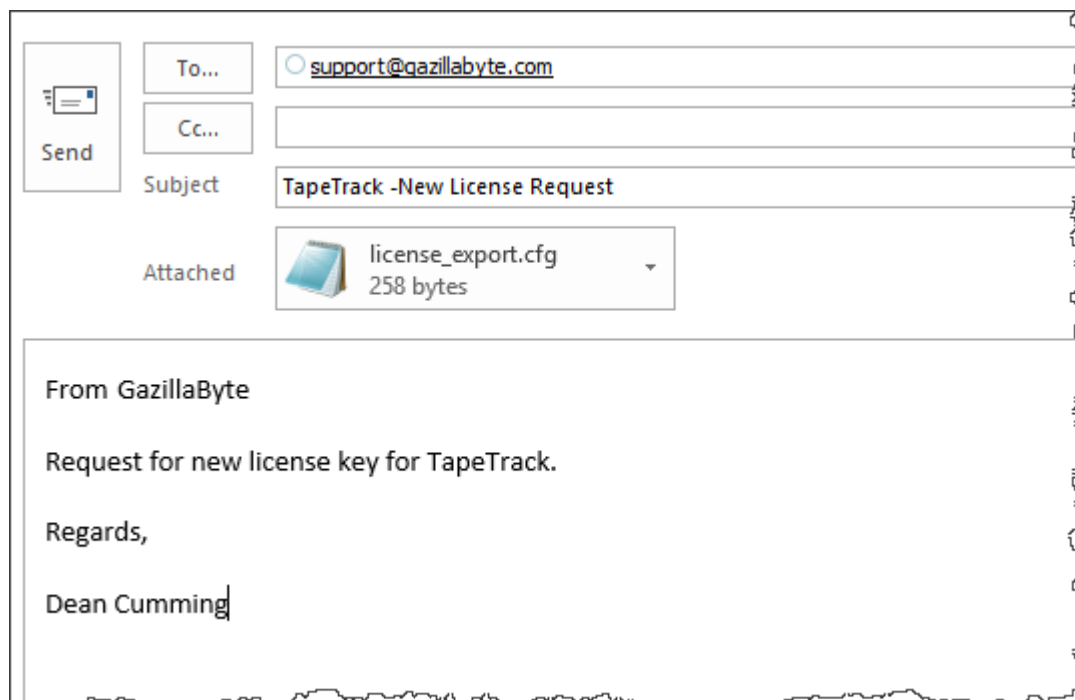

key.

Once a new key has been cut you will receive a new license config file with instructions for installation.

From: <https://rtfm.tapetrack.com/> - **TapeTrack Documentation**

Permanent link: <https://rtfm.tapetrack.com/master/full_license?rev=1534815484>

Last update: **2025/01/21 22:07**