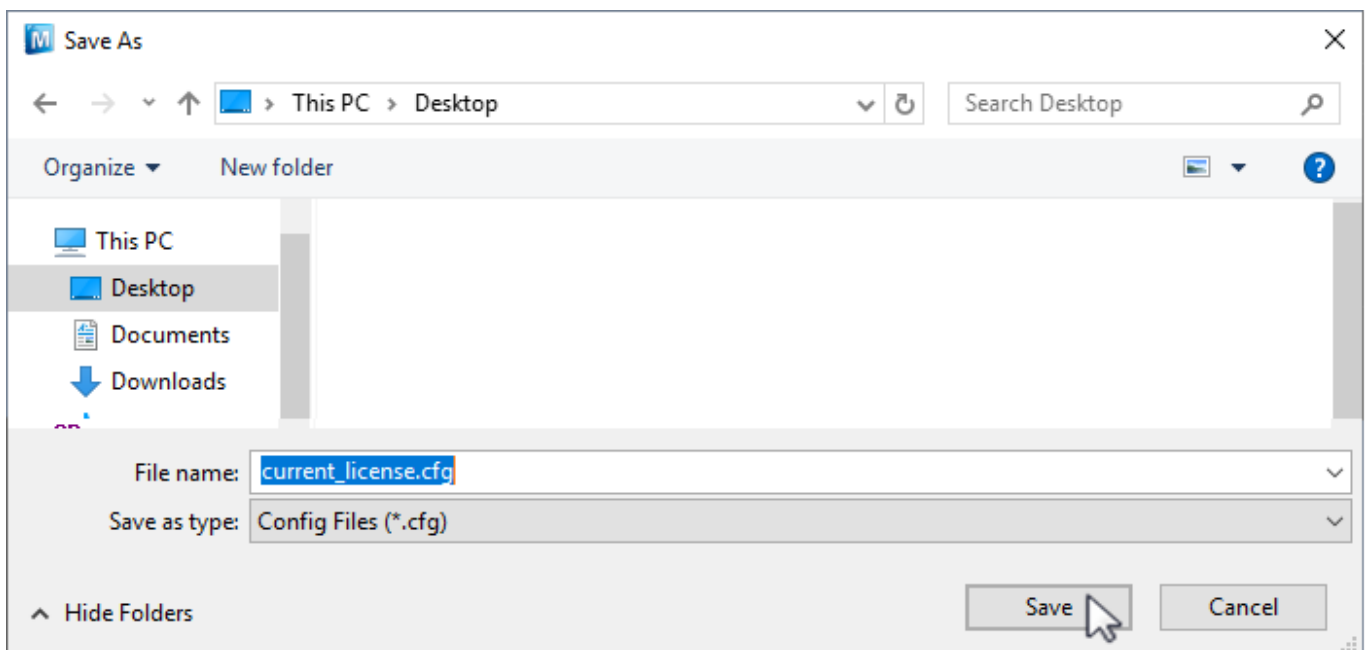

Permanent License

A permanent license key will allow you to operate the TapeTrack software without restriction until the expiry date associated with your license occurs.

Permanent license/s to TapeTrack are restricted to those who have a written End User License Agreement (EULA) with GazillaByte.

To obtain a permanent license:

If you are upgrading from a free license directly to a permanent license follow the instructions in the [trial license](#) section, making sure you enter the correct expiry date and not a 90 day date.

If extending the expiry date on an already permanent license or upgrading from a 90 day license:

Open TapeTrack TapeMaster and login with the user name **tapemaster** (case sensitive) and leave password blank (or use your password if it has been changed).

From the menu click Help → Framework Server Licensing

Click Export license to a file and save the file with a descriptive name (e.g.current_license.cfg).

If you are close to your expiry date you will receive a warning about a short expiry date, click Yes to continue.