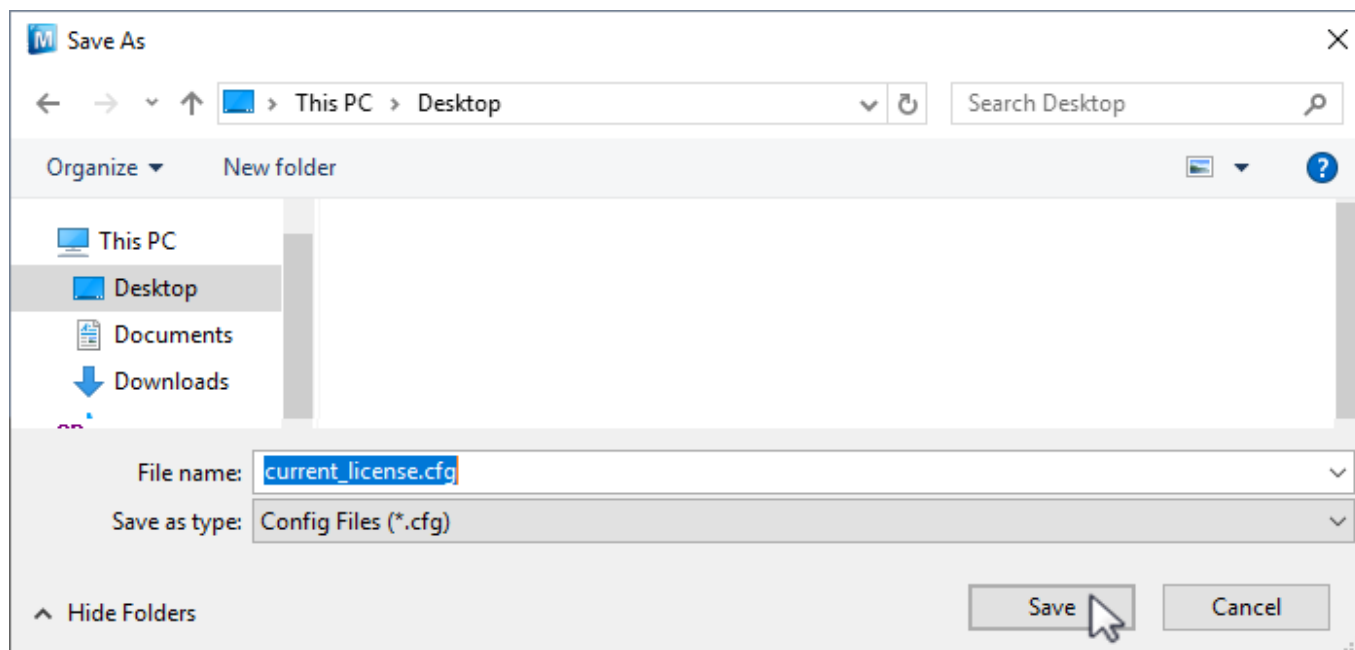

Permanent License

A permanent license key will allow you to operate the TapeTrack software without restriction until the expiry date associated with your license occurs.

Permanent license/s to TapeTrack are restricted to those who have a written End User License Agreement (EULA) with GazillaByte.

To obtain a permanent license:

If you are upgrading from a free license directly to a permanent license follow the instructions in the [trial license](#) section, making sure you enter the correct expiry date and not a 90 day date.

If extending the expiry date on an already permanent license or upgrading from a 90 day license:

Open TapeTrack TapeMaster and login with the user name **tapemaster** (case sensitive) and leave password blank (or use your password if it has been changed).

From the menu click Help → Framework Server Licensing

To preserve current license values, click Export license to a file and save the file with a descriptive name (e.g.current_license.cfg).

If you are close to your expiry date you will receive a warning about a short expiry date, click Yes to continue.