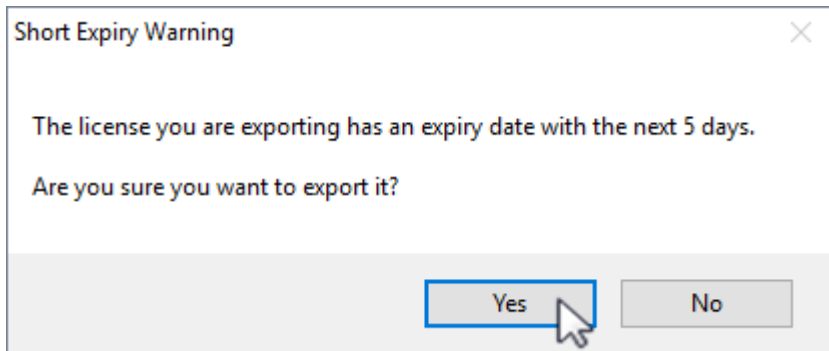

Change the expiry date to the new end date (1) and click Apply license changes (2) and Export license to file(3), this time saving under a different name (e.g. license_export.cfg).

To reinstate current license, click Import license from a file and select the first file exported (e.g.current_license.cfg).

Click Apply license changes to reinstate your current license values.

If you have left this process until after your license has expired, rather than import your current license file, clicking Get temporary license will give a 12 day license to enable you to keep using TapeTrack until your new key is applied.

Click OK(4) to exit TapeTrack License window.