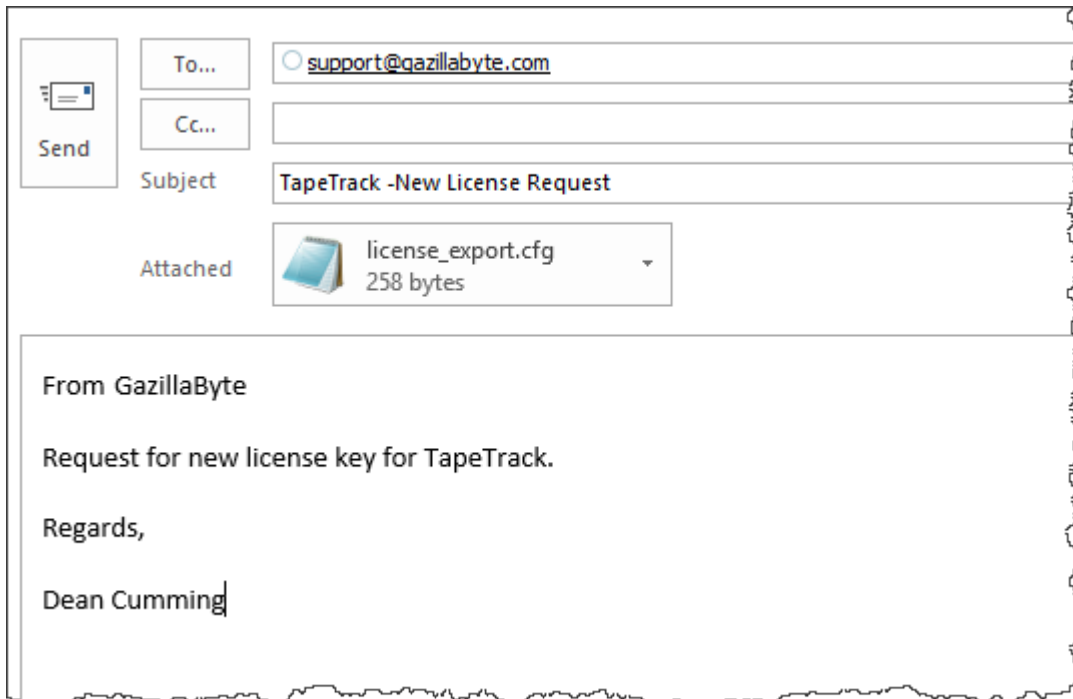

Permanent License

A permanent license key will allow you to operate the TapeTrack software without restriction until the expiry date associated with your license occurs.

Permanent license/s to TapeTrack are restricted to those who have a written End User License Agreement (EULA) with GazillaByte.

Click Apply license changes to reinstate your current license values.

If you have left this process until after your license has expired, rather than import your current license file, clicking Get temporary license will give a 12 day license to enable you to keep using TapeTrack until your new key is applied.

Click OK(4) to exit TapeTrack License window.

Forward the exported file (with new expiry date) to support@gazillabyte.com with a subject indicating that you require a new license key.

Once a new key has been cut you will receive a new license configuration file with instructions for installation.