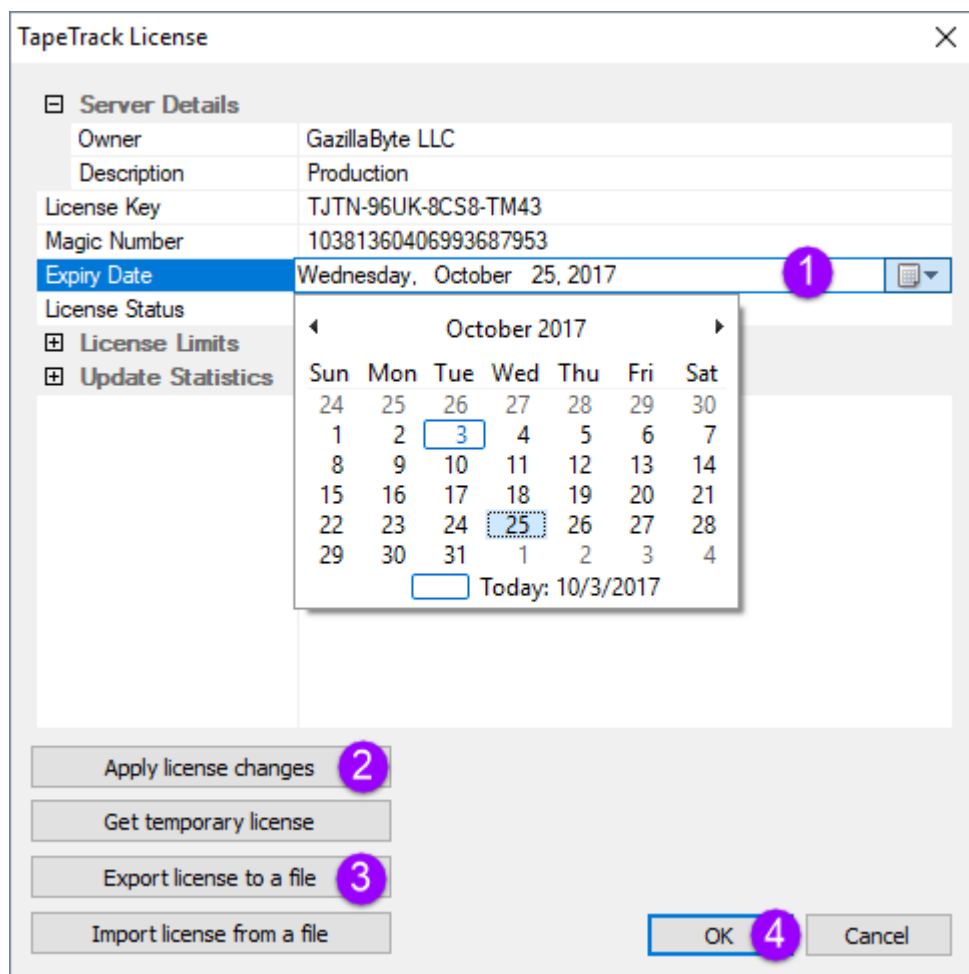

Change the expiry date to the new end date (1) and click Apply license changes (2) and Export license to file(3), this time saving under a different name (e.g. license_export.cfg).

To reinstate current license, click Import license from a file and select the first file exported (e.g.current_license.cfg).

Click Apply license changes to reinstate your current license values.

If you have left this process until after your license has expired, rather than import your current license file, clicking Get temporary license will give a 12 day license to enable you to keep using TapeTrack until your new key is applied.

Click OK(4) to exit TapeTrack License window.