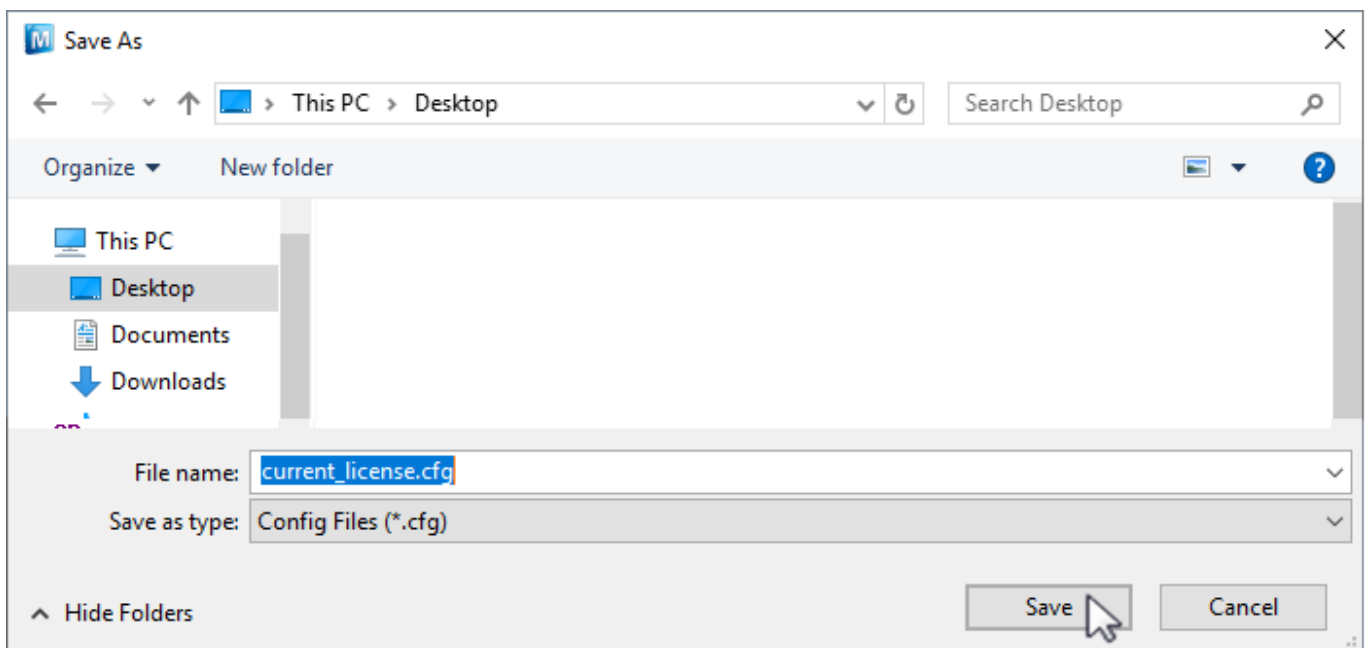

Permanent License

A permanent license key will allow you to operate the TapeTrack software without restriction until the expiry date associated with your license occurs.

Permanent license/s to TapeTrack are restricted to those who have a written End User License Agreement (EULA) with GazillaByte.

Obtaining A Permanent License

If you are upgrading from a free license directly to a permanent license follow the instructions in the [trial license](#) section, making sure you enter the correct expiry date and not a 90 day date.

If extending the expiry date on an already permanent license or upgrading from a 90 day license:

Open TapeTrack TapeMaster and login with the user name **tapemaster** (case sensitive) and leave password blank (or use your password if it has been changed).

From the menu click Help → Framework Server Licensing

To preserve current license values, click Export license to a file and save the file with a descriptive name (e.g.current_license.cfg).

If you are close to your expiry date you will receive a warning about a short expiry date, click Yes to continue.