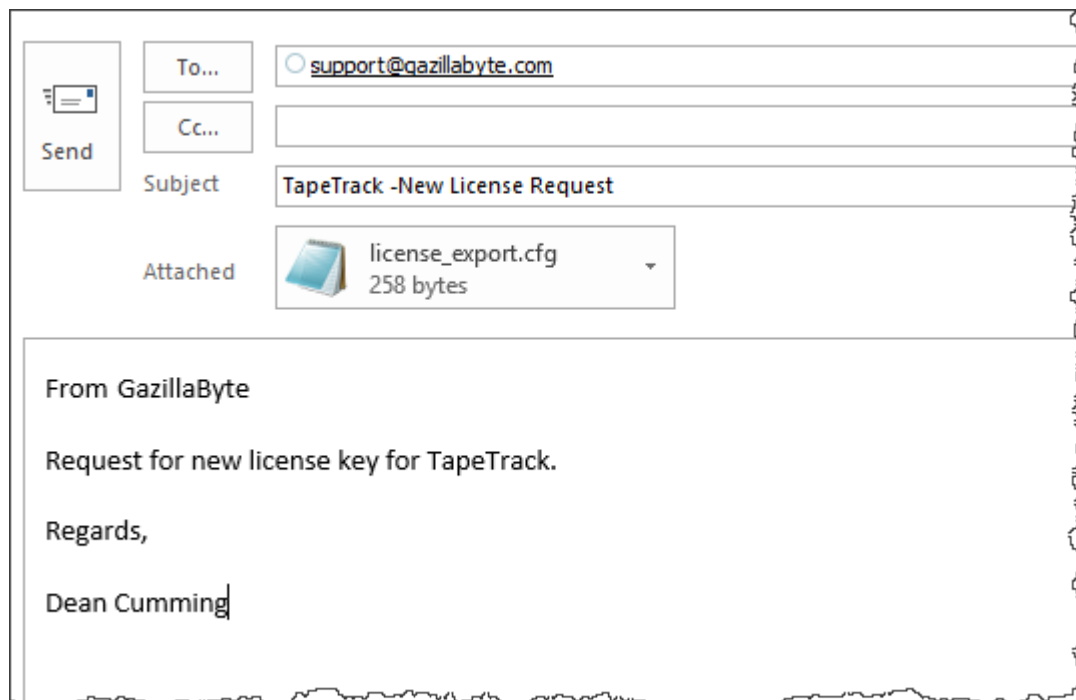

Permanent License

A permanent license key will allow you to operate the TapeTrack software without restriction until the expiry date associated with your license occurs.

Permanent license/s to TapeTrack are restricted to those who have a written End User License Agreement (EULA) with GazillaByte.

Click Apply license changes to reinstate your current license values.

If you have left this process until after your license has expired, rather than import your current license file, clicking Get temporary license will give a 12 day license to enable you to keep using TapeTrack until your new key is applied.

Click OK(4) to exit TapeTrack License window.

Forward the exported file (with new expiry date) to support@gazillabyte.com with a subject indicating that you require a new license key.

Once a new key has been cut you will receive a new license configuration file with instructions for installation.