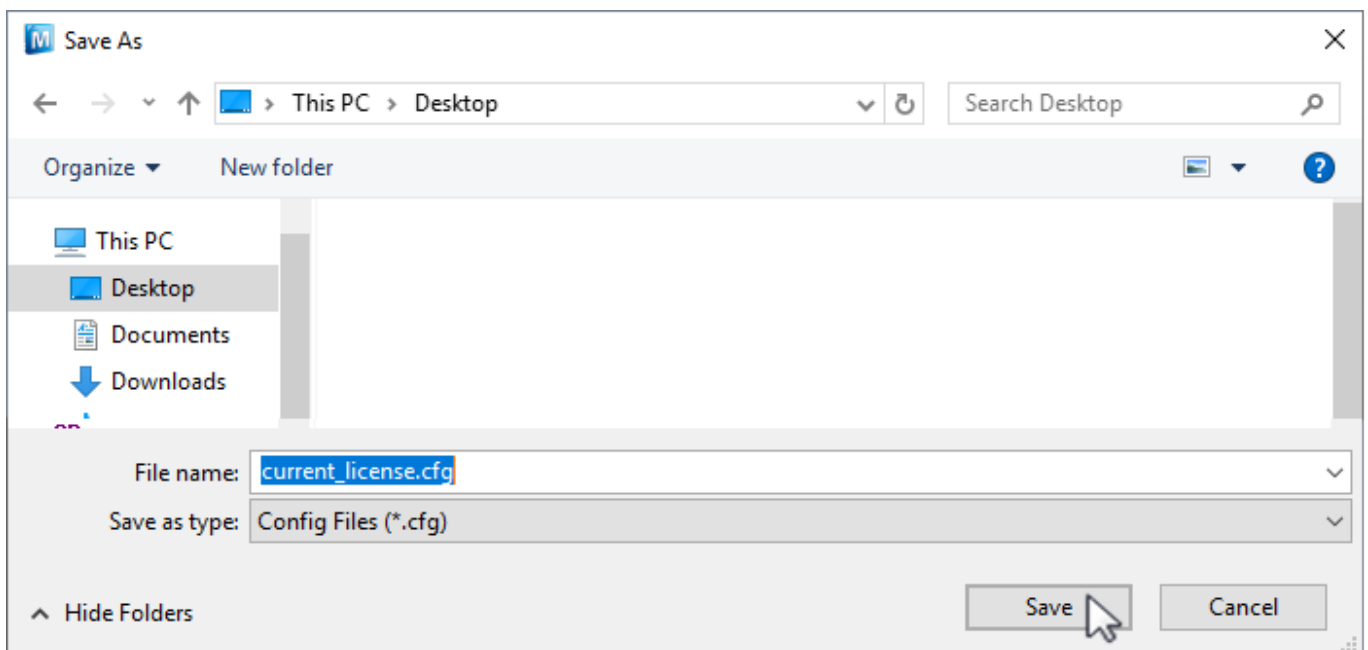

Permanent License

A permanent license key will allow you to operate the TapeTrack software without restriction until the expiry date associated with your license occurs.

Permanent license/s to TapeTrack are restricted to those who have a written End User License Agreement (EULA) with GazillaByte.

Obtaining A Permanent License

If you are upgrading from a free license directly to a permanent license follow the instructions in the [trial license](#) section, making sure you enter the correct expiry date and not a 90 day date.

If extending the expiry date on an already permanent license or upgrading from a 90 day license:

Open TapeTrack TapeMaster and login with the user name **tapemaster** (case sensitive) and leave password blank (or use your password if it has been changed).

From the menu click Help → Framework Server Licensing

To preserve current license values, click Export license to a file and save the file with a descriptive name (e.g.current_license.cfg).

If you are close to your expiry date you will receive a warning about a short expiry date, click Yes to continue.