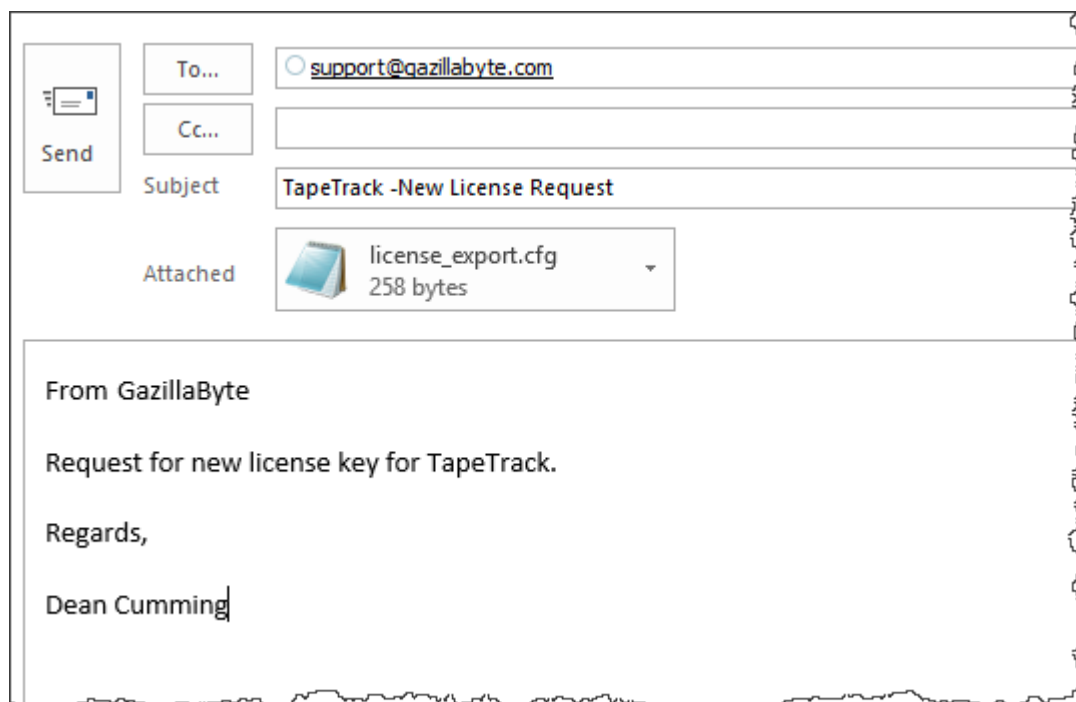

Click Apply license changes to reinstate your current license values.

If you have left this process until after your license has expired, rather than import your current license file, clicking Get temporary license will give a 12 day license to enable you to keep using TapeTrack until your new key is applied.

Click OK(4) to exit TapeTrack License window.

Forward the exported file (with new expiry date) to support@gazillabyte.com with a subject indicating that you require a new license key.

Once a new key has been cut you will receive a new license configuration file with instructions for installation.