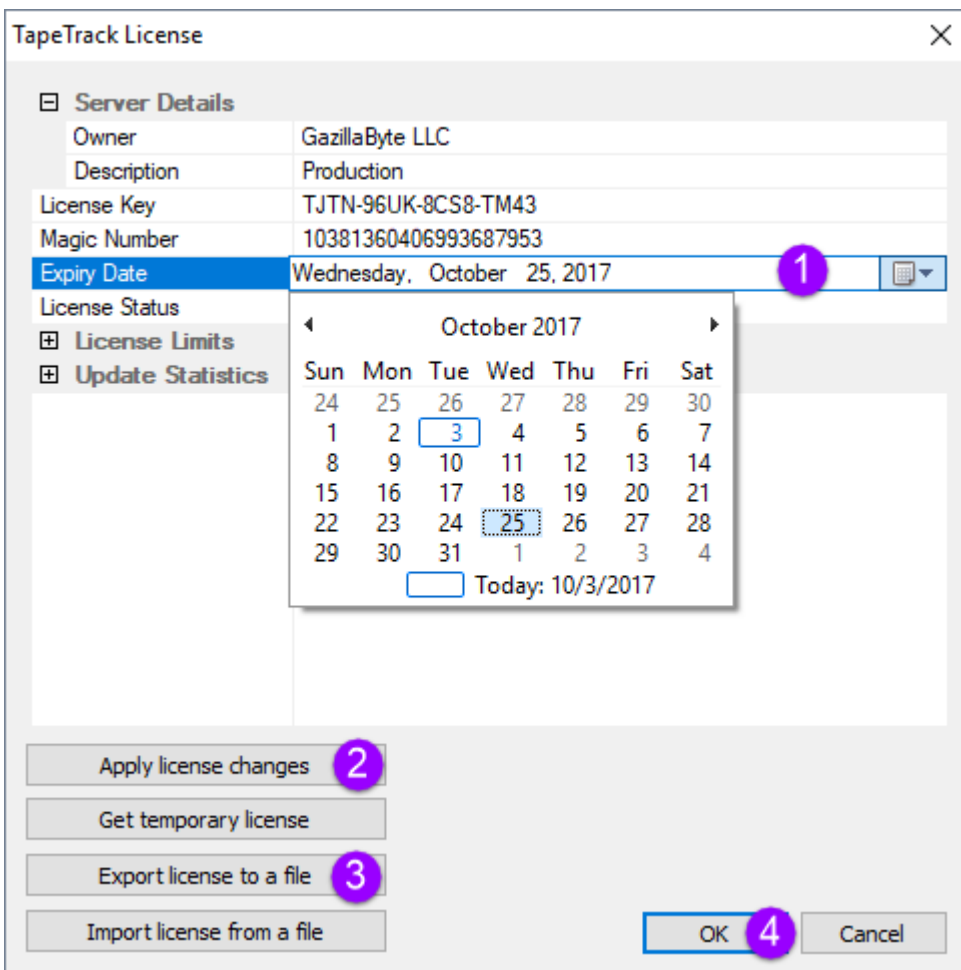

Change the expiry date to the new end date (1) and click Apply license changes (2) and Export license to file(3), this time saving under a different name (e.g. license_export.cfg).

To reinstate current license, click Import license from a file and select the first file exported (e.g.current_license.cfg).

Click Apply license changes to reinstate your current license values.

If you have left this process until after your license has expired, rather than import your current license file, clicking Get temporary license will give a 12 day license to enable you to keep using TapeTrack until your new key is applied.

Click OK(4) to exit TapeTrack License window.