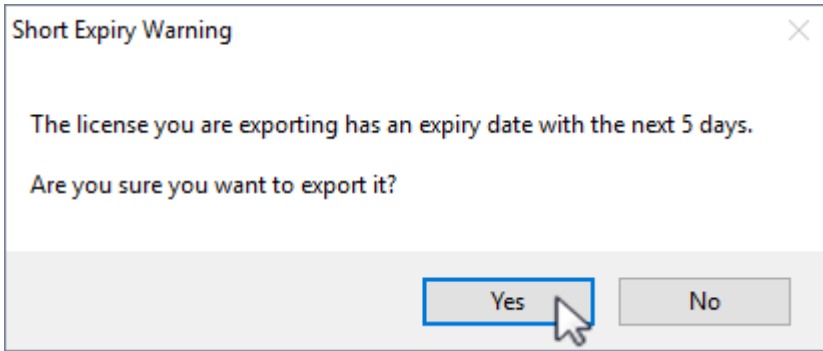

Change the expiry date to the new end date (1) and click Apply license changes (2) and Export license to file(3), this time saving under a different name (e.g. license_export.cfg).

To reinstate current license, click Import license from a file and select the first file exported (e.g.current_license.cfg).

Click Apply license changes to reinstate your current license values.

If you have left this process until after your license has expired, rather than import your current license file, clicking Get temporary license will give a 12 day license to enable you to keep using TapeTrack until your new key is applied.

Click OK(4) to exit TapeTrack License window.