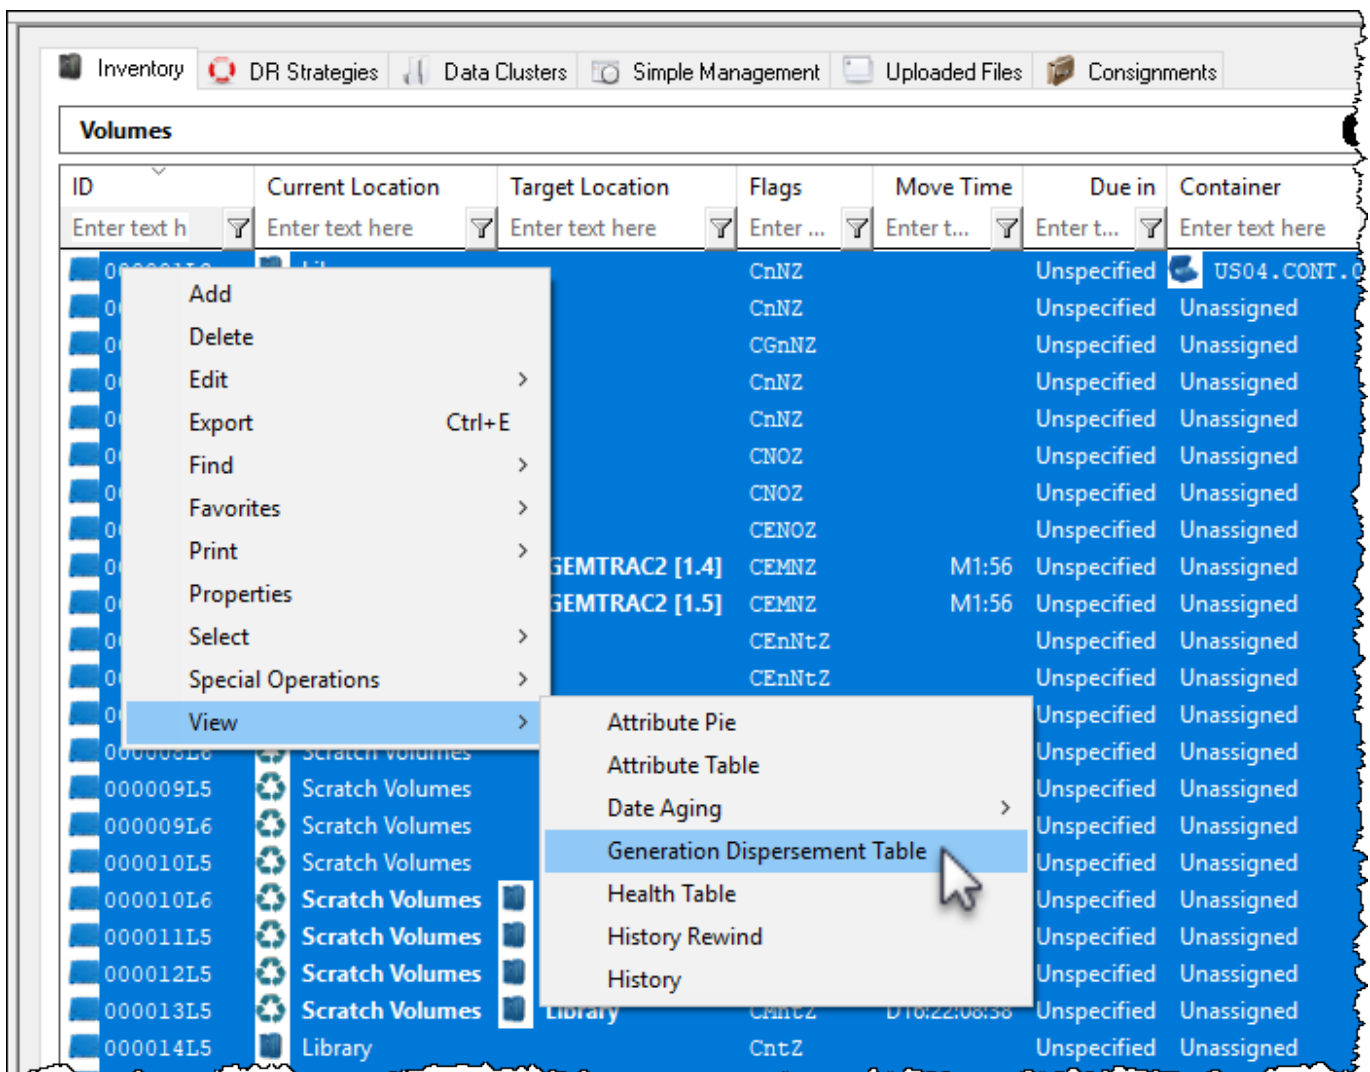

# Generation Dispersement Table

The Generation Dispersement function displays a table of selected volumes based on their generation (ie. LTO 1, LTO 2) and current scratch (Z flag) status.

Right-click highlighted volumes and select View → Generation Dispersement Table.

Select from the popup whether you want the currently set attribute values to be included in the displayed table.

### Include Currently Set Attributes In Table

Selecting Yes to include the currently set attribute will display the selected volume quantities in the **Generation Dispersement Table** separated by current repository, attribute value, scratch status and volume generation (both scratch and non scratch).

### Exclude Currently Set Attributes In Table

Selecting No to include the currently set attribute will display the selected volume quantities in the **Generation Dispersement Table** separated by current repository, scratch status and volume generation.