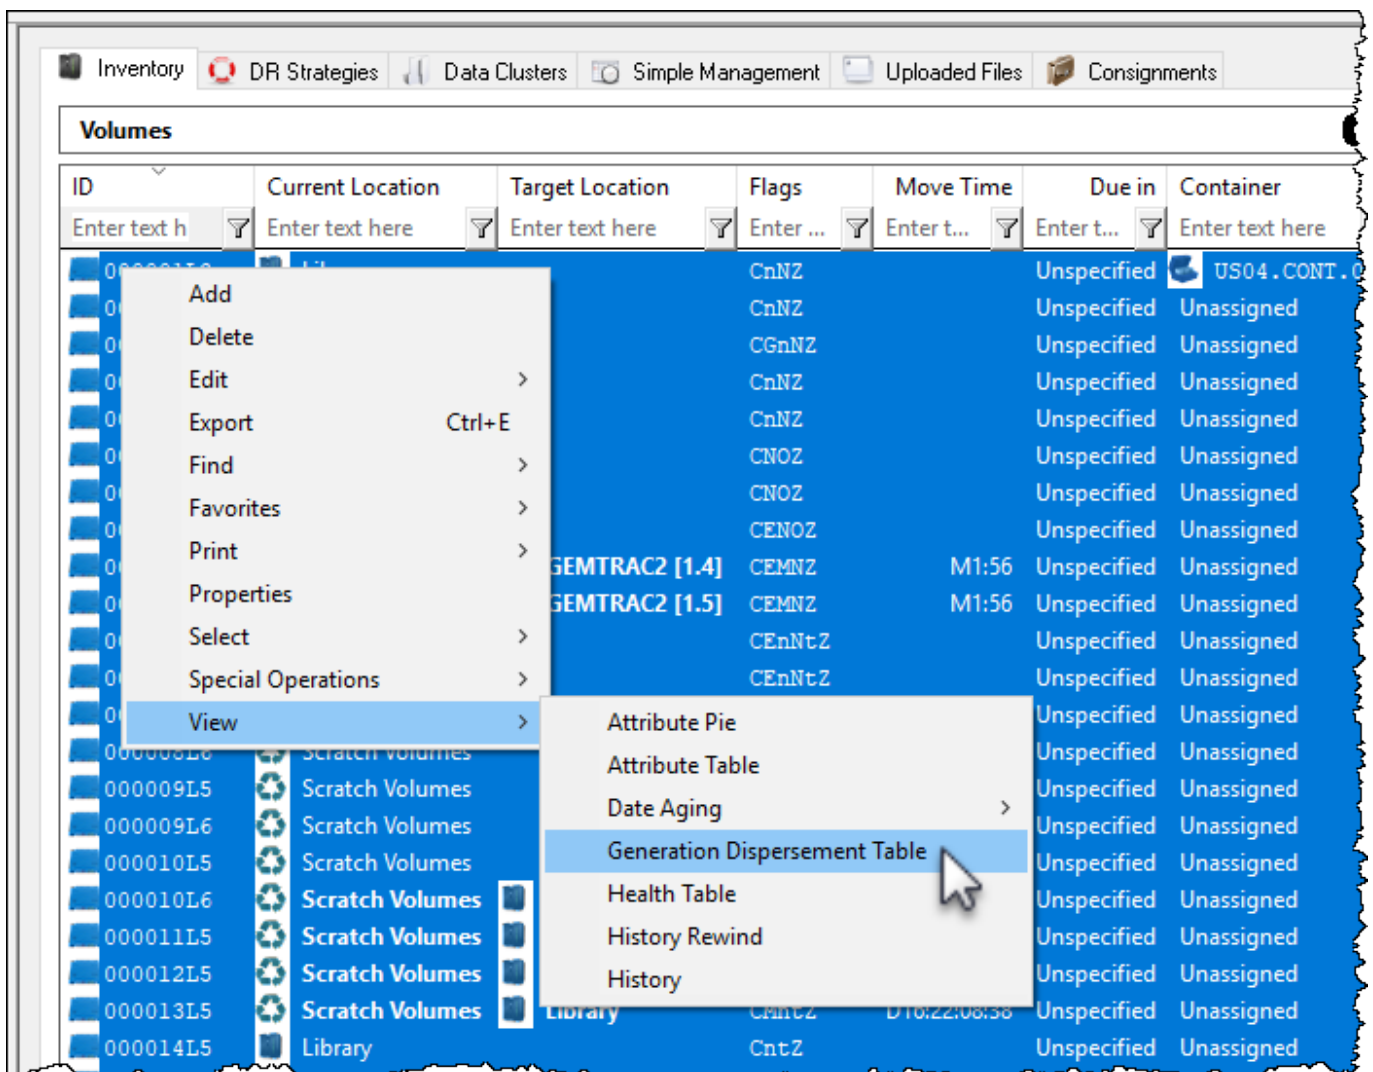

Generation Dispersement Table

The Generation Dispersement function displays a table of selected volumes based on their generation (ie. LTO 1, LTO 2) and current scratch (Z flag) status.

View Generation Dispersement Table

Select volumes to be included in table by either right click in the volume window and Select → All or Ctrl + A to select all, or range select by shift + click and/or Ctrl + click.

Right-click highlighted volumes and select View → Generation Dispersement Table.

Select from the popup whether you want the currently set attribute values to be included in the displayed table.

Include Currently Set Attributes In Table

Selecting Yes to include the currently set attribute will display the selected volume quantities in the **Generation Dispersement Table** separated by current repository, attribute value, scratch status and volume generation (both scratch and non scratch).

Exclude Currently Set Attributes In Table

Selecting No to include the currently set attribute will display the selected volume quantities in the **Generation Dispersement Table** separated by current repository, scratch status and volume generation.