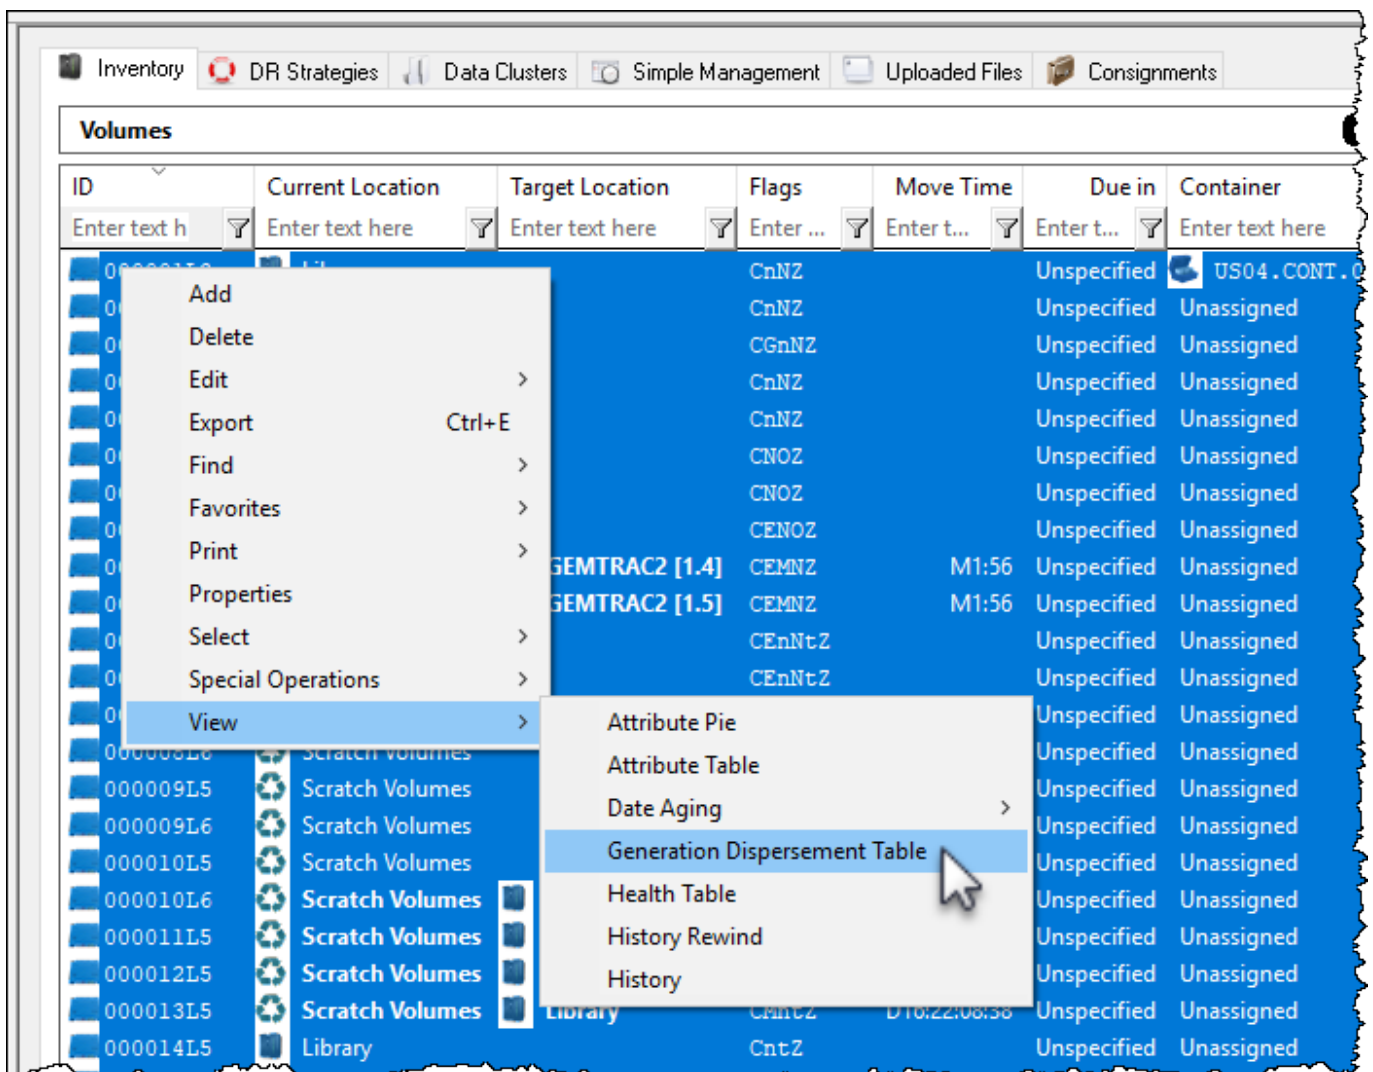

# Generation Dispersement Table

The Generation Dispersement function displays a table of selected volumes based on their generation (ie. LTO 1, LTO 2) and current scratch (Z flag) status.

Right-click highlighted volumes and select View → Generation Dispersement Table.

Select from the popup whether you want the currently set attribute values to be included in the displayed table.

### Include Currently Set Attributes In Table

Selecting Yes to include the currently set attribute will display the selected volume quantities in the **Generation Dispersement Table** separated by current repository, attribute value, scratch status and volume generation (both scratch and non scratch).

### Exclude Currently Set Attributes In Table

Selecting No to include the currently set attribute will display the selected volume quantities in the **Generation Dispersement Table** separated by current repository, scratch status and volume generation.