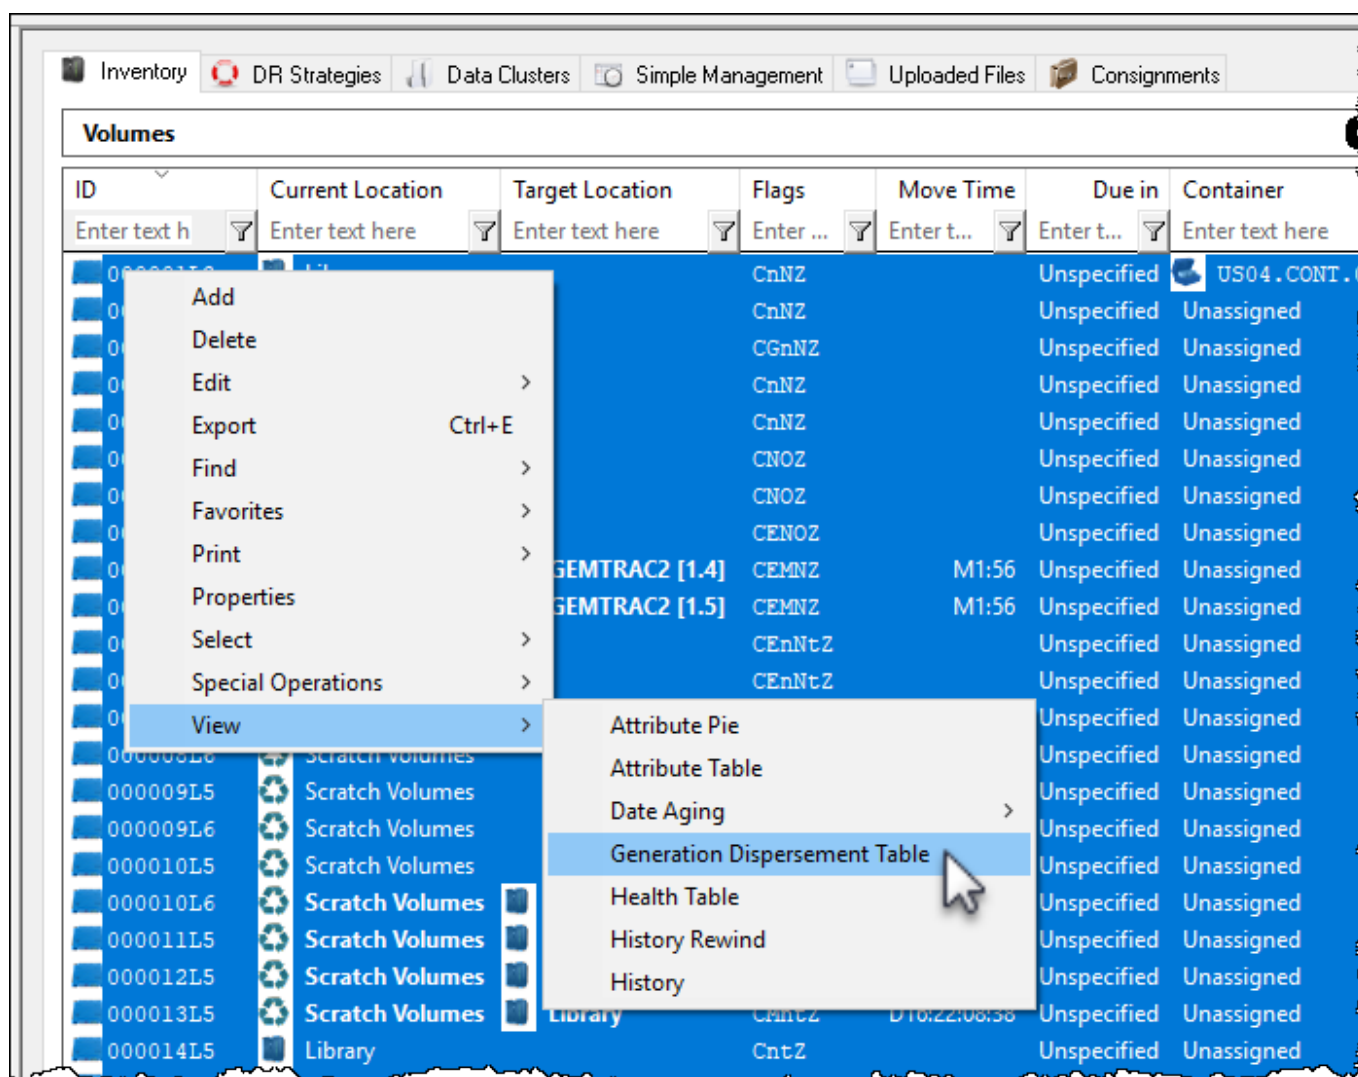

# Generation Dispersement Table

The Generation Dispersement function displays a table of selected volumes based on their generation (ie. LTO 1, LTO 2) and current scratch (Z flag) status.

Right-click highlighted volumes and select View → Generation Dispersement Table.

Select from the popup whether you want the **currently set attribute** values to be included in the displayed table.

### Include Currently Set Attributes In Table

Selecting Yes to include the currently set attribute will display the selected volume quantities in the **Generation Dispersement Table** separated by current repository, attribute value, scratch status and volume generation (both scratch and non scratch).

### Exclude Currently Set Attributes In Table

Selecting No to include the currently set attribute will display the selected volume quantities in the **Generation Dispersement Table** separated by current repository, scratch status and volume generation.