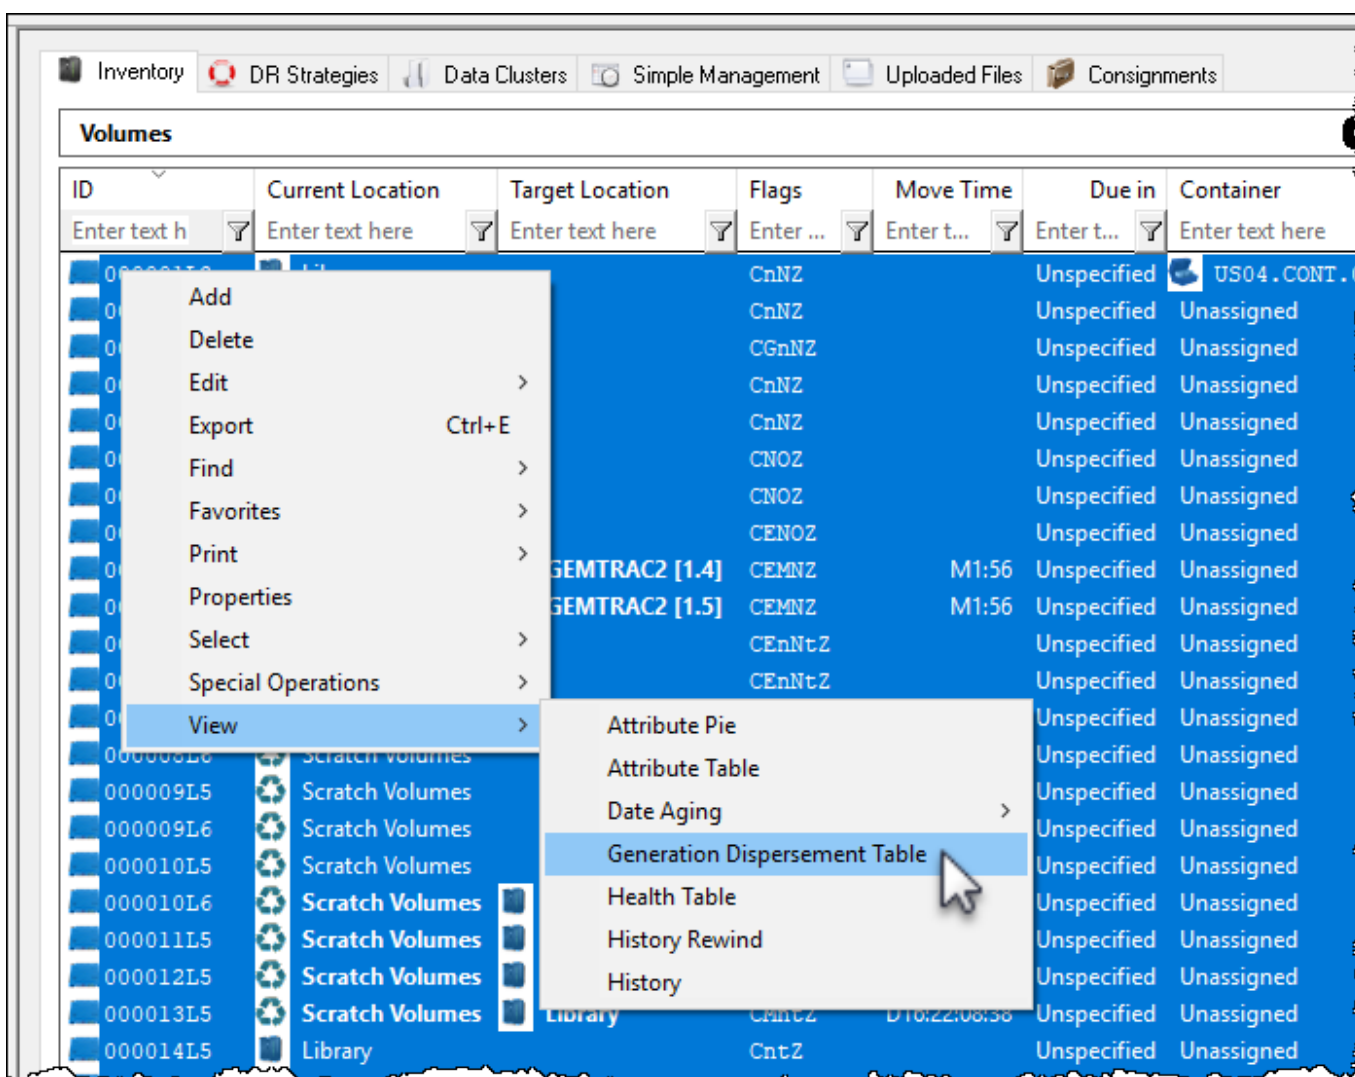

# Generation Dispersement Table

The Generation Dispersement function displays a table of selected volumes based on their generation (ie. LTO 1, LTO 2) and current scratch (Z flag) status.

## View Generation Dispersement Table

Select volumes to be included in table by either right click in the volume window and Select → All or Ctrl + A to select all, or range select by shift + click and/or Ctrl + click.

### Include Currently Set Attributes In Table

Selecting Yes to include the currently set attribute will display the selected volume quantities in the **Generation Dispersement Table** separated by current repository, attribute value, scratch status and volume generation (both scratch and non scratch).

### Exclude Currently Set Attributes In Table

Selecting No to include the currently set attribute will display the selected volume quantities in the **Generation Dispersement Table** separated by current repository, scratch status and volume generation.