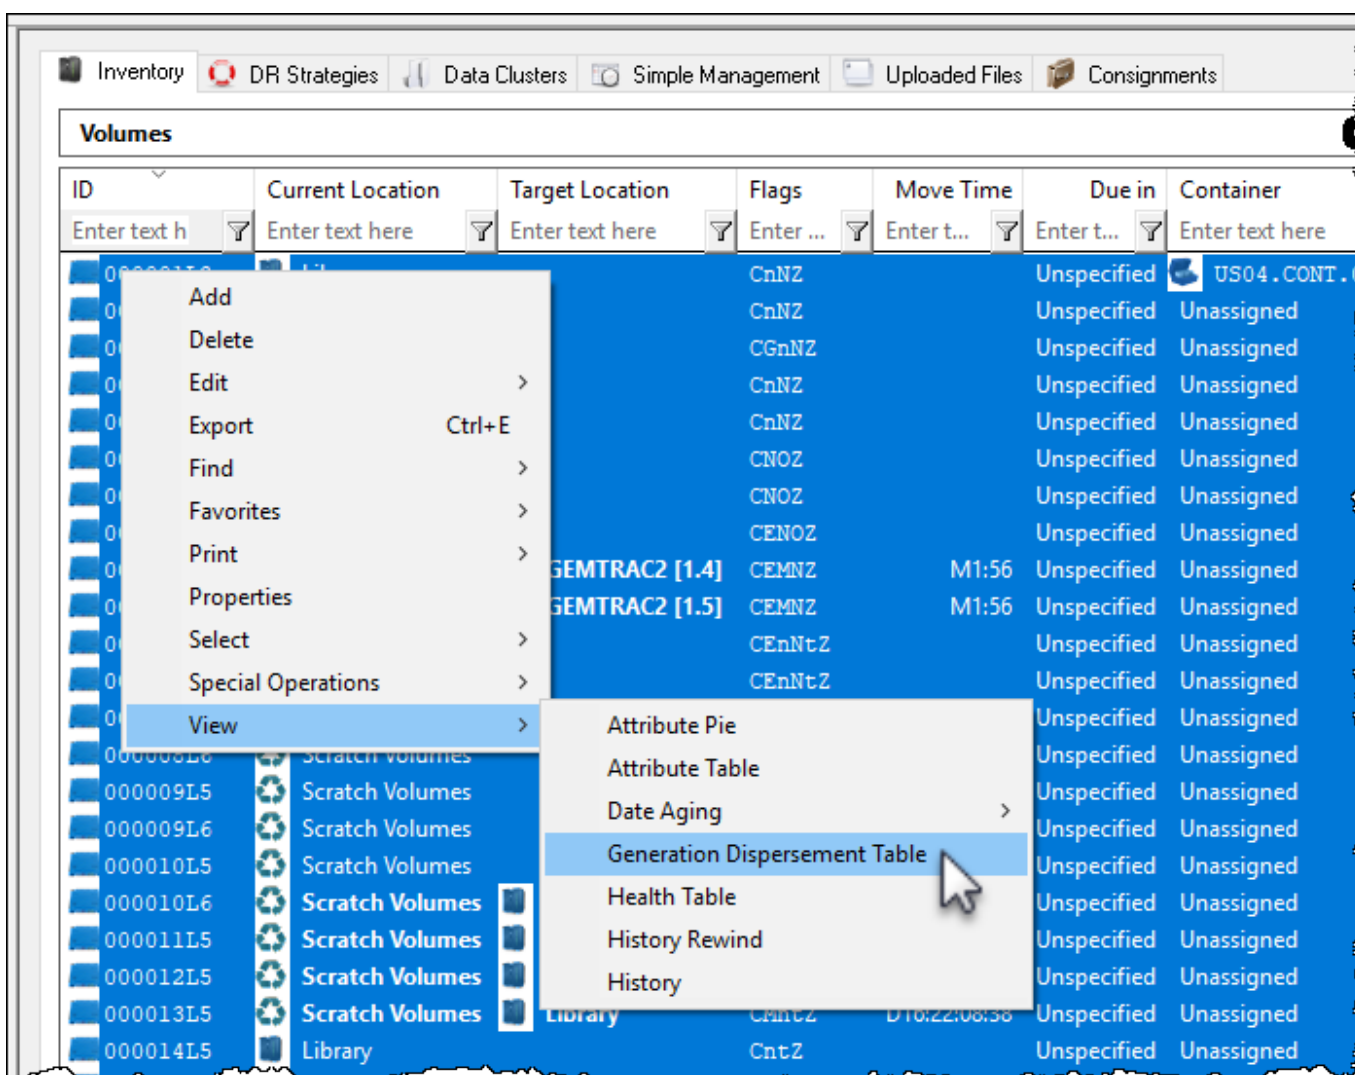

Generation Dispersement Table

The Generation Dispersement function displays a table of selected volumes based on their generation (ie. LTO 1, LTO 2) and current scratch (Z flag) status.

View Generation Dispersement Table

Select volumes to be included in table by either right click in the volume window and Select → All or Ctrl + A to select all, or range select by shift + click and/or Ctrl + click.

Right-click highlighted volumes and select View → Generation Dispersement Table.

Select from the popup whether you want the results to merge repositories and/or attributes as well as whether or not to ignore or include case sensitivity.