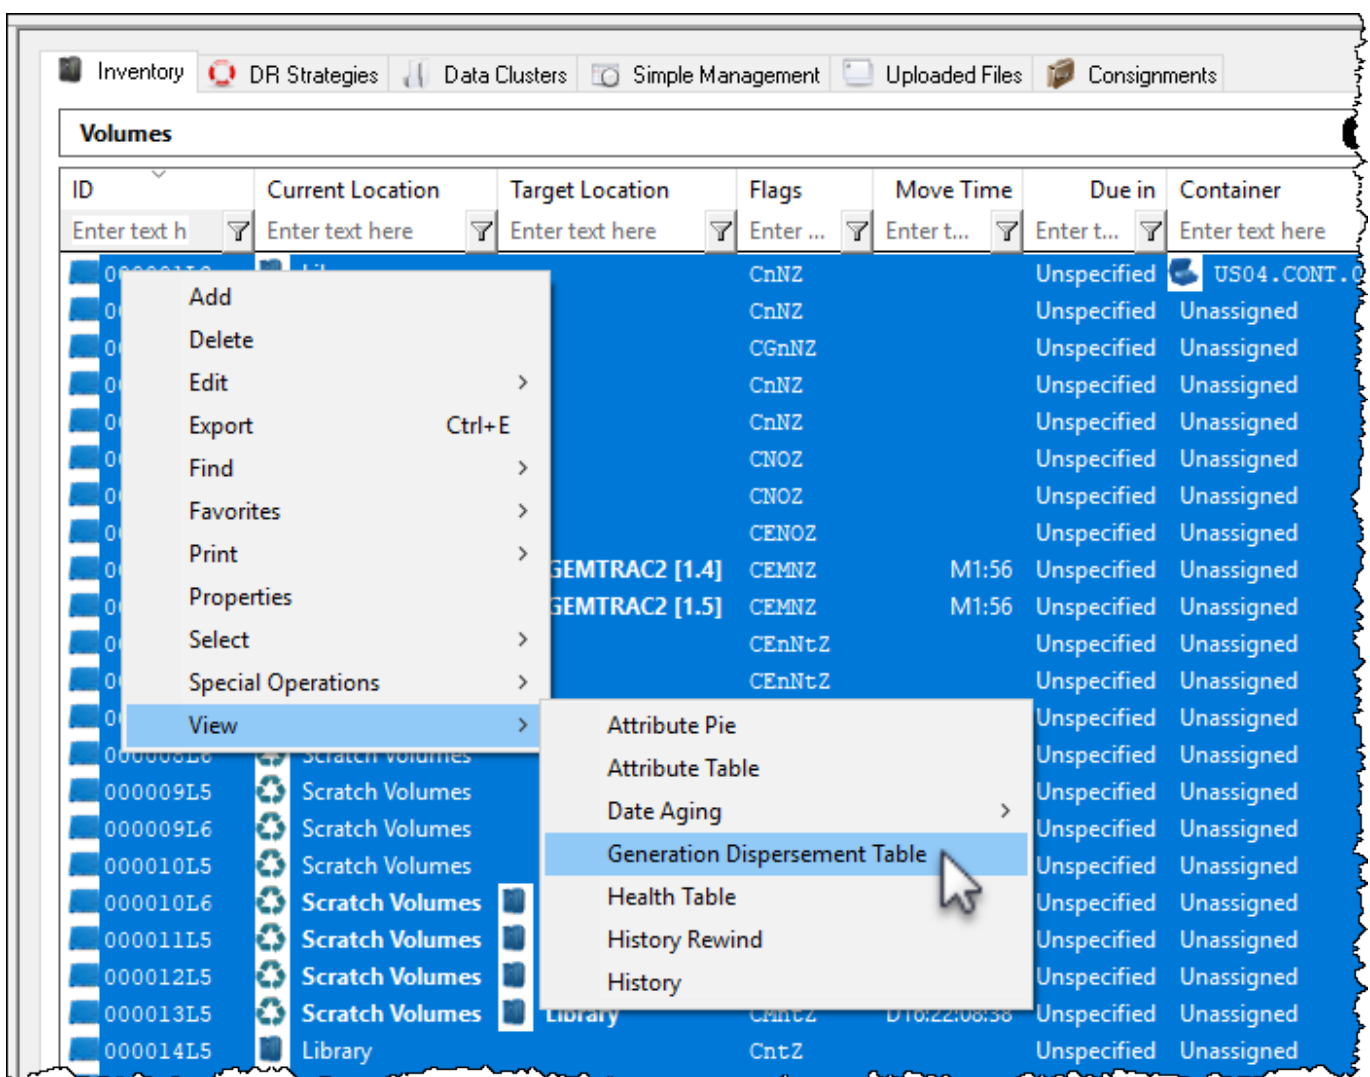

Generation Dispersement Table

The Generation Dispersement function displays a table of selected volumes based on their generation (ie. LTO 1, LTO 2) and current scratch (Z flag) status.

View Generation Dispersement Table

Select volumes to be included in table by either right click in the volume window and Select → All or Ctrl + A to select all, or range select by shift + click and/or Ctrl + click.

Right-click highlighted volumes and select View → Generation Dispersement Table.

Select from the popup whether you want the results to merge repositories and/or attributes as well as whether or not to ignore or include case sensitivity.

No Merge In Table Results

Leaving all fields set to false will display the selected volume quantities in the **Generation Dispersement Table** separated by current repository, attribute value, scratch status and volume generation (both scratch and non scratch).