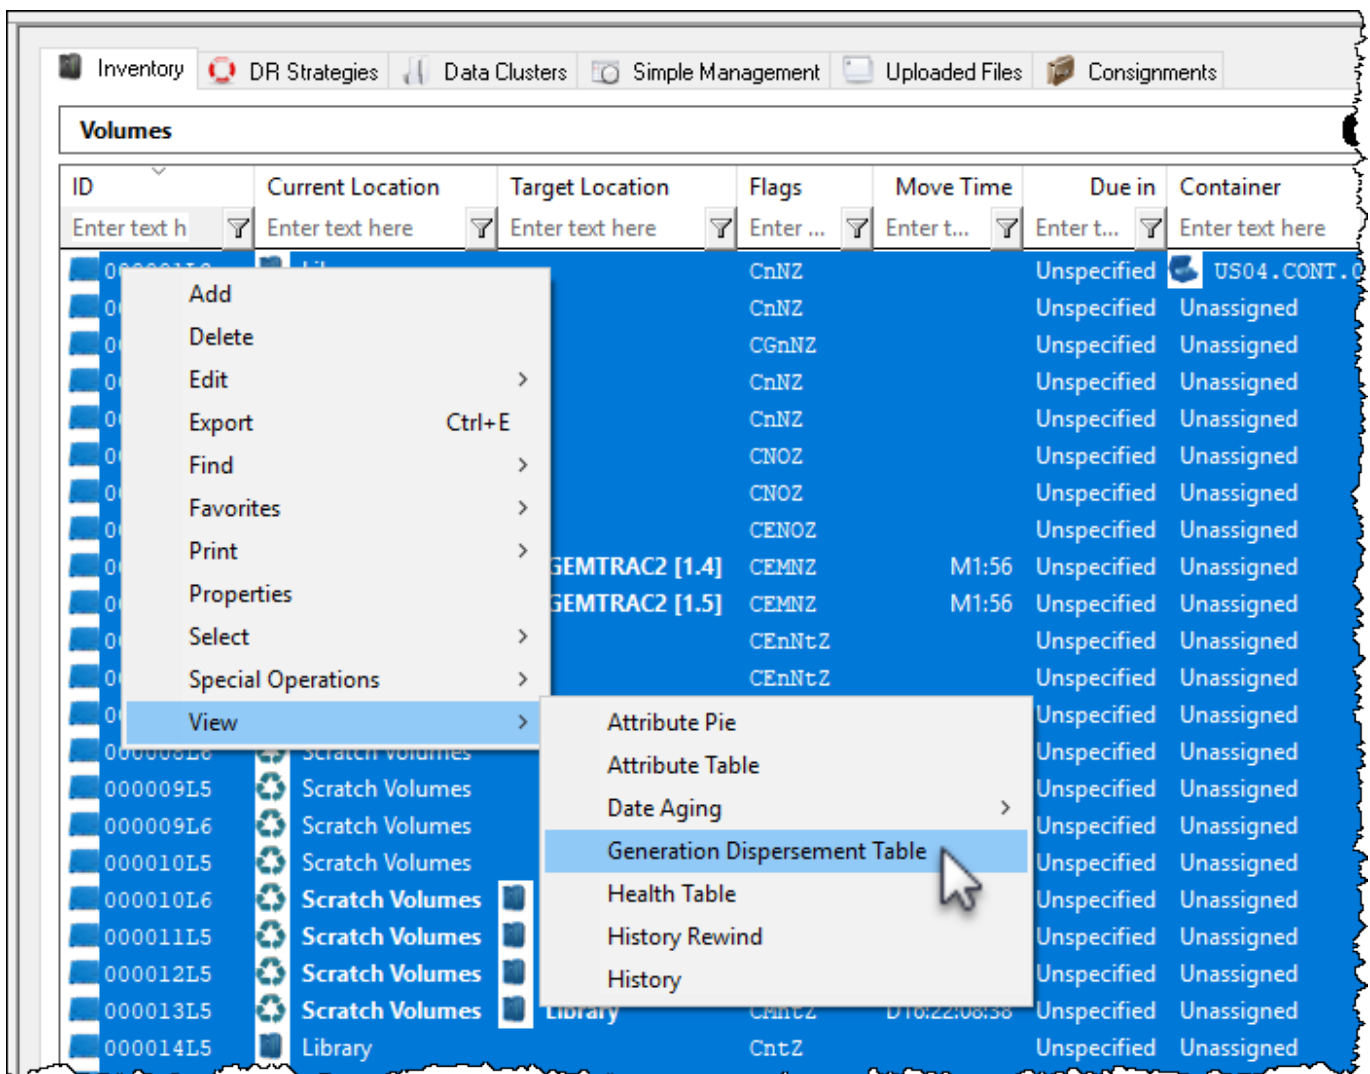

Generation Dispersement Table

The Generation Dispersement function displays a table of selected volumes based on their generation (ie. LTO 1, LTO 2) and current scratch (Z flag) status.

View Generation Dispersement Table

Select volumes to be included in table by either right click in the volume window and Select → All or Ctrl+ A to select all, or range select by shift + click and/or Ctrl + click.

Right-click highlighted volumes and select View → Generation Dispersement Table.

Select from the popup whether you want the results to merge repositories and/or attributes as well as whether or not to ignore or include case sensitivity.

No Merge In Table Results

Leaving all fields set to false will display the selected volume quantities in the **Generation Dispersement Table** separated by current repository, attribute value, scratch status and volume generation (both scratch and non scratch).