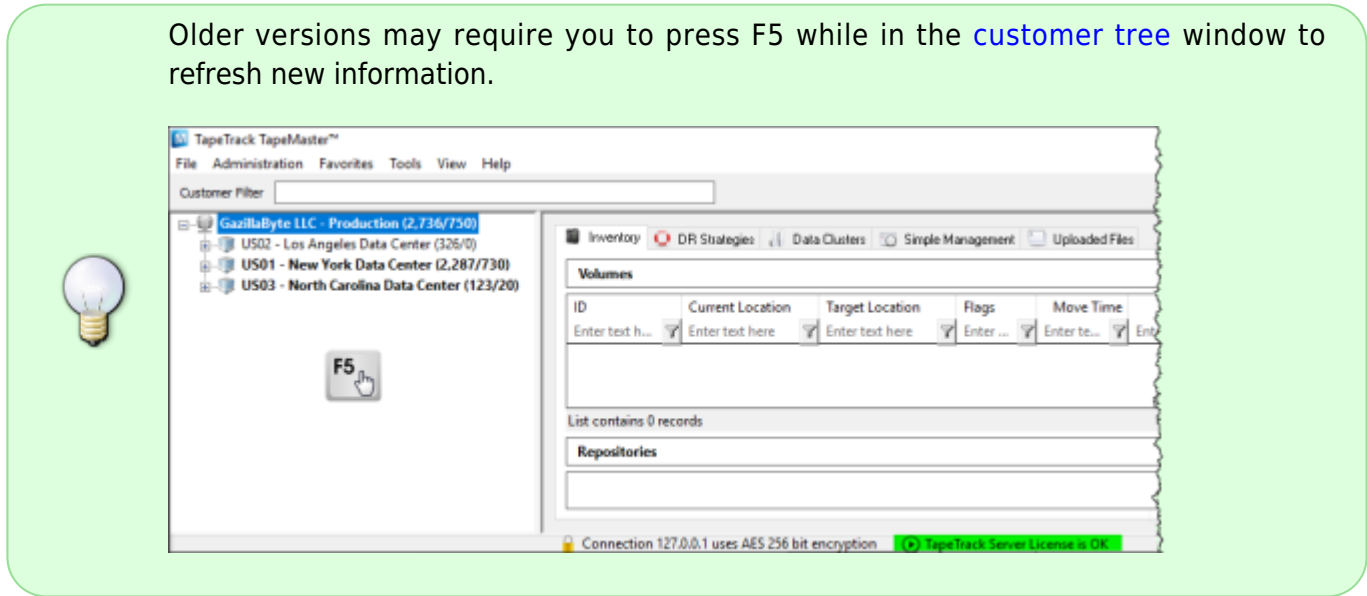

Click **Export license** to a file and save the file with a descriptive name (e.g. Backup\_license.cfg).

Click **Import license** and select the new license config file you received. Click **Apply license changes** to save updated values.

Your expiry date should now be updated and **License Status** should read **OK**.

Click OK to close the License Window.

Older versions may require you to press F5 while in the **customer tree** window to refresh new information.