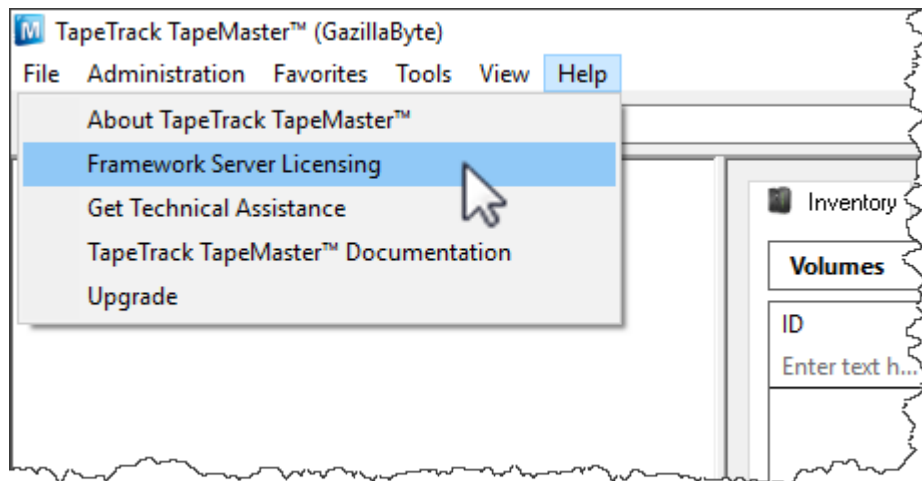

# Importing License

While logged to in TapeMaster as [tapemaster](#), or [user-ID with tapemaster rights](#)

From the menu click Help → Framework Server Licensing

 If the menu option **Framework Server Licensing** is grayed out and inaccessible, you do not have sufficient privileges (tapemaster rights) to alter the software license