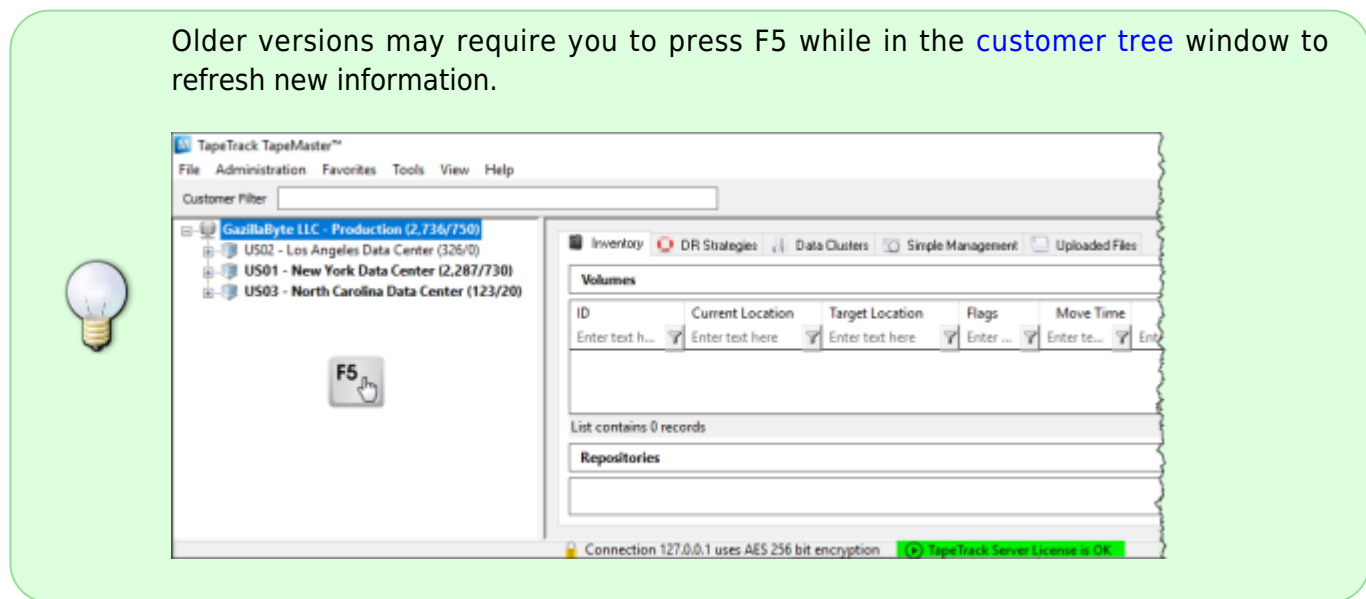

Click OK to close the License Window.

Older versions may require you to press F5 while in the [customer tree](#) window to refresh new information.