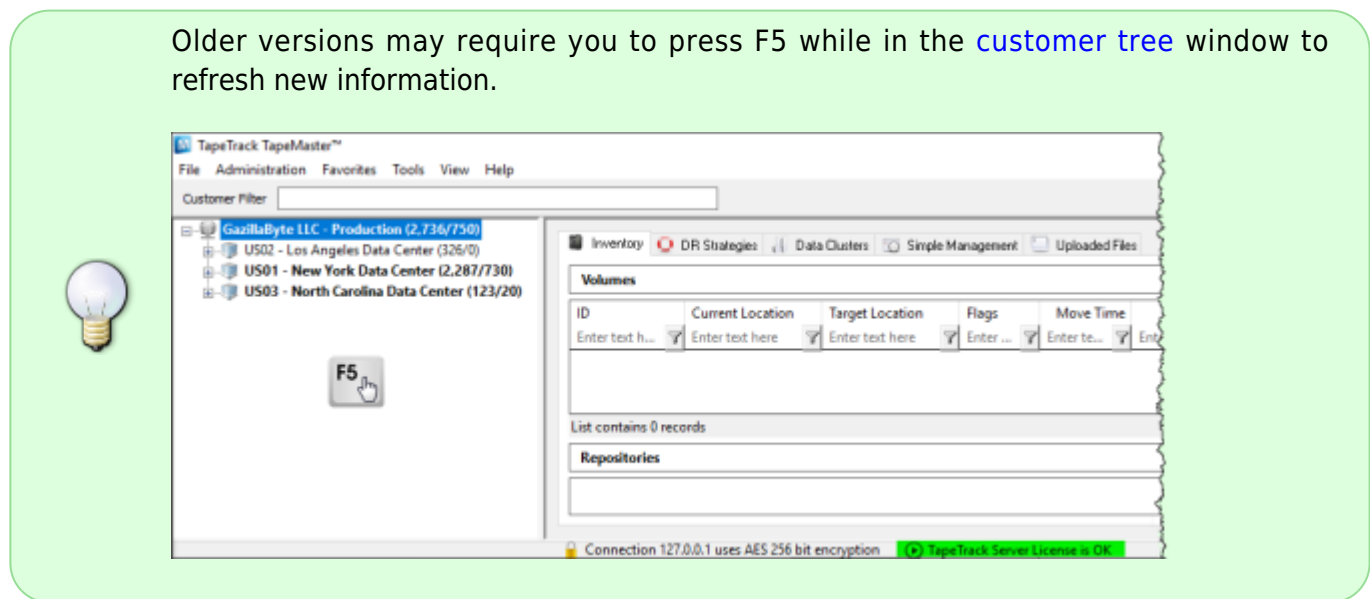

Click OK to close the License Window.

Older versions may require you to press F5 while in the [customer tree](#) window to refresh new information.