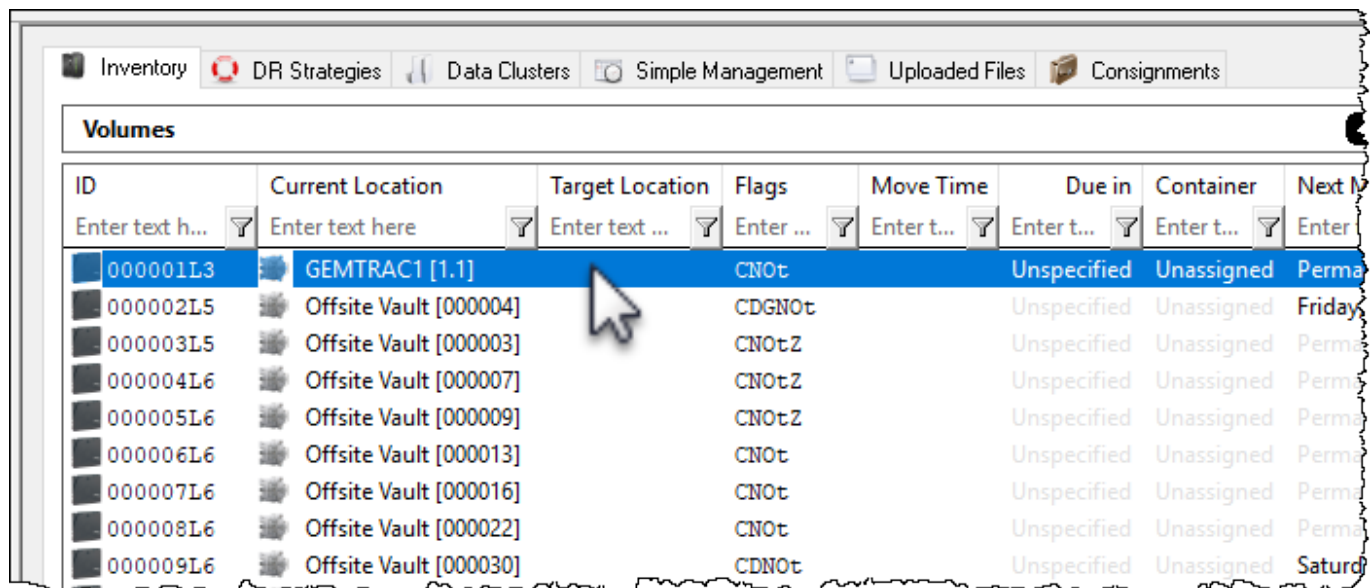

# Location Auto Swap

The **Location Auto Swap** allows you to display the zone, draw and slot number (absolute location) rather than the default slot number (virtual location) for each of the slotted **volumes** in the inventory window.

The default settings display slot numbers for each slotted volume.

Selecting a **volume** and hitting the backspace key will change the display for that volume to zone, drawer and slot.

Enabling the **Location Auto Swap** in the main preference's Options window and setting the **Location Auto Swap Max** number above the current inventory count will set the display to zone, draw and slot number as the default setting.

Once the **Location Auto Swap Max** has been enabled and saved, pressing F5 in the inventory window will update the display.

Selecting a **volume** and hitting the backspace key will change the display for that volume to slot number.

 If the **volume** count exceeds the maximum set in the **Location Auto Swap Max** field, the display will revert to the original default setting of slot number.

From:  
<https://rtfm.tapetrack.com/> - **TapeTrack Documentation**