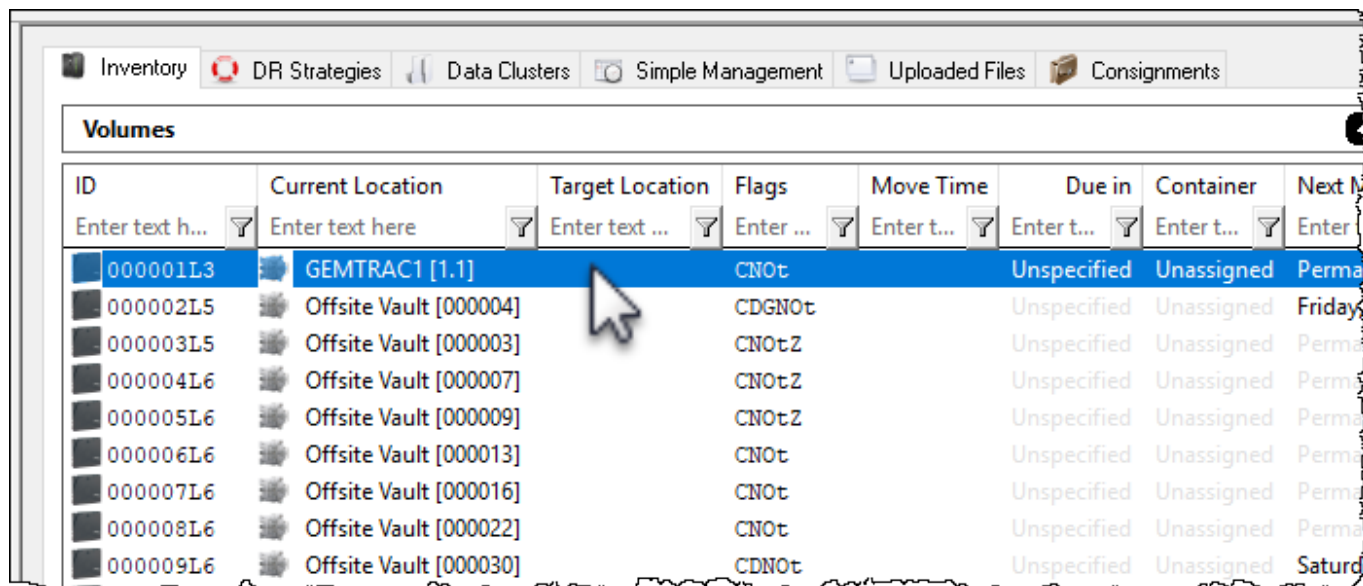

# Location Auto Swap

The **Location Auto Swap** allows you to display the zone, draw and slot number (absolute location) rather than the default slot number (relative location) for each of the slotted volumes in the inventory window.

The default settings display slot numbers for each slotted volume.

Selecting a volume and hitting the backspace key will change the display for that volume to zone, drawer and slot.

Enabling the **Location Auto Swap** in the main preference's **Options** window (File → Preferences) and setting the **Location Auto Swap Max** number above the current inventory count will set the display to zone, drawer and slot number as the default setting.

Once the **Location Auto Swap Max** has been enabled and saved, pressing F5 in the inventory window will update the display.

Selecting a **volume** and hitting the backspace key will change the display for that volume to slot number.

 If the **volume** count exceeds the maximum set in the **Location Auto Swap Max** field, the display will revert to the original default setting of slot number.

From: <https://rtfm.tapetrack.com/> - **TapeTrack Documentation**