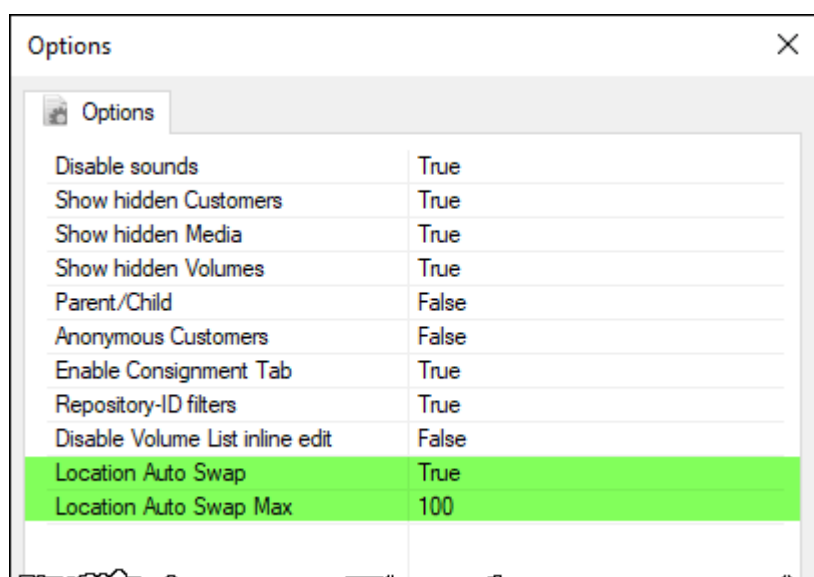

# Location Auto Swap

The **Location Auto Swap** allows you to display the zone, draw and slot number (absolute location) rather than the default slot number (relative location) for each of the slotted volumes in the inventory window.

The default settings display slot numbers for each slotted volume.

Selecting a volume and hitting the backspace key will change the display for that volume to zone, drawer and slot.

Enabling the **Location Auto Swap** in the main preference's **Options** window (File → Preferences) and setting the **Location Auto Swap Max** number above the current inventory count will set the display to zone, drawer and slot number as the default setting.

Once the **Location Auto Swap Max** has been enabled and saved, pressing F5 in the inventory window will update the display.

Selecting a **volume** and hitting the backspace key will change the display for that volume to slot number.

 If the **volume** count exceeds the maximum set in the **Location Auto Swap Max** field, the display will revert to the original default setting of slot number.

From: <https://rtfm.tapetrack.com/> - **TapeTrack Documentation**