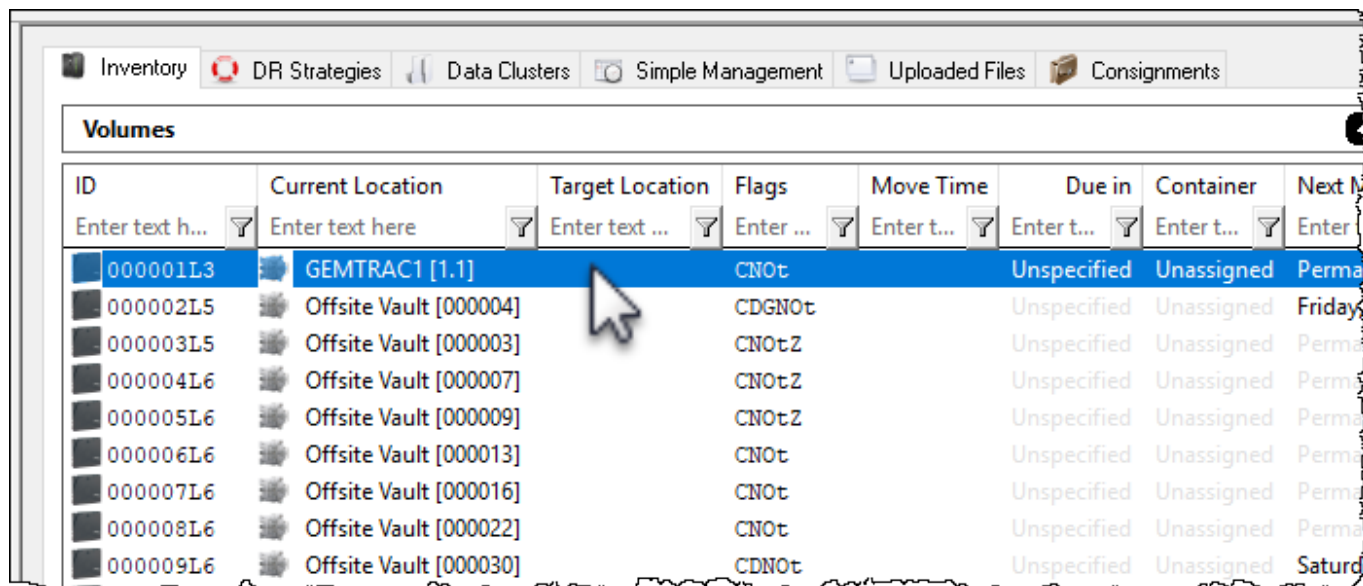

# Location Auto Swap

The **Location Auto Swap** allows you to display the zone, draw and slot number (absolute location) rather than the default slot number (relative location) for each of the slotted **volumes** in the inventory window.

The default settings display slot numbers for each slotted volume.

Selecting a **volume** and hitting the backspace key will change the display for that volume to zone, drawer and slot.

Enabling the **Location Auto Swap** in the main preference's **Options** window (File → Preferences) and setting the **Location Auto Swap Max** number above the current inventory count (eg if you have 10,000 set the value higher to 20,000) will set the display to zone, drawer and slot number as the default setting.

Once the **Location Auto Swap Max** has been enabled and saved, pressing F5 in the inventory window will update the display.

Selecting a **volume** and hitting the backspace key will change the display for that volume to slot number.

 If the **volume** count exceeds the maximum set in the **Location Auto Swap Max** field, the display will revert to the original default setting of slot number.

From: <https://rtfm.tapetrack.com/> - **TapeTrack Documentation**