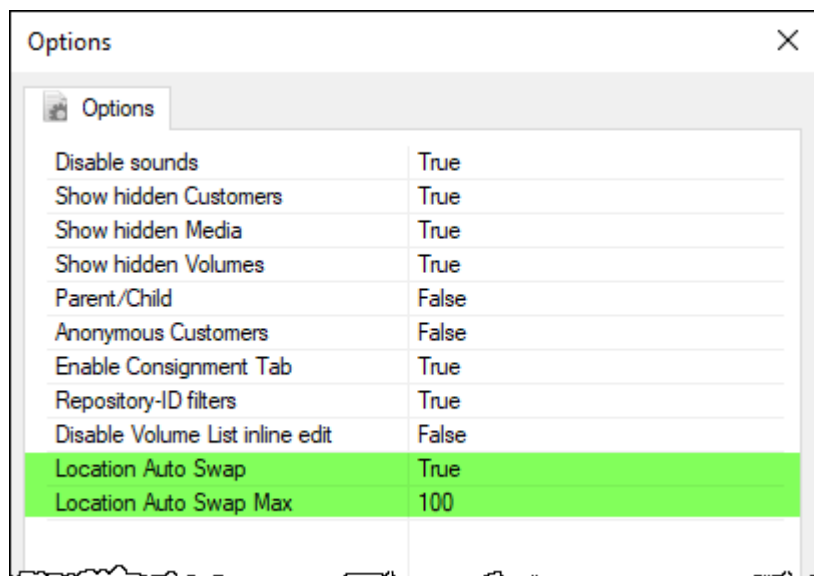

# Location Auto Swap

The **Location Auto Swap** allows you to display the zone, draw and slot number (absolute location) rather than the default slot number (relative location) for each of the slotted **volumes** in the inventory window.

The default settings display slot numbers for each slotted volume.

Selecting a **volume** and hitting the backspace key will change the display for that volume to zone, drawer and slot.

Enabling the **Location Auto Swap** in the main preference's **Options** window (File → Preferences) and setting the **Location Auto Swap Max** number above the current inventory count (eg if you have 10,000 set the value higher to 20,000) will set the display to zone, drawer and slot number as the default setting.

Once the **Location Auto Swap Max** has been enabled and saved, pressing F5 in the inventory window will update the display.

Selecting a **volume** and hitting the backspace key will change the display for that volume to slot number.

 If the **volume** count exceeds the maximum set in the **Location Auto Swap Max** field, the display will revert to the original default setting of slot number.

From: <https://rtfm.tapetrack.com/> - **TapeTrack Documentation**