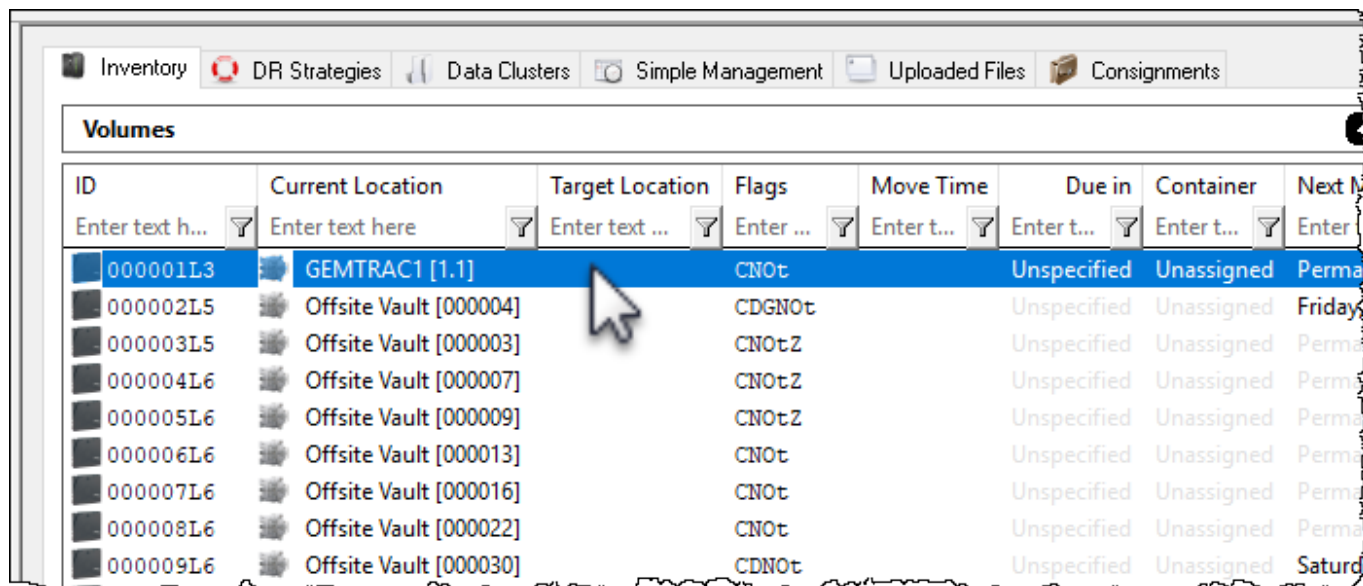

# Location Auto Swap

The **Location Auto Swap** allows you to display the zone, draw and slot number (absolute location) rather than the default slot number (relative location) for each of the slotted **volumes** in the inventory window.

The default settings display slot numbers for each slotted volume.

Selecting a **volume** and hitting the backspace key will change the display for that volume to zone, drawer and slot.

Enabling the **Location Auto Swap** in the main preference's **Options** window (File → Preferences ) and setting the **Location Auto Swap Max** number above the current inventory count (eg if you have 10,000 set the value higher to 20,000) will set the display to zone, draw and slot number as the default setting.

Once the **Location Auto Swap Max** has been enabled and saved, pressing F5 in the inventory window will update the display.

Selecting a **volume** and hitting the backspace key will change the display for that volume to slot number.

 If the **volume** count exceeds the maximum set in the **Location Auto Swap Max** field, the display will revert to the original default setting of slot number.

From: <https://rtfm.tapetrack.com/> - **TapeTrack Documentation**