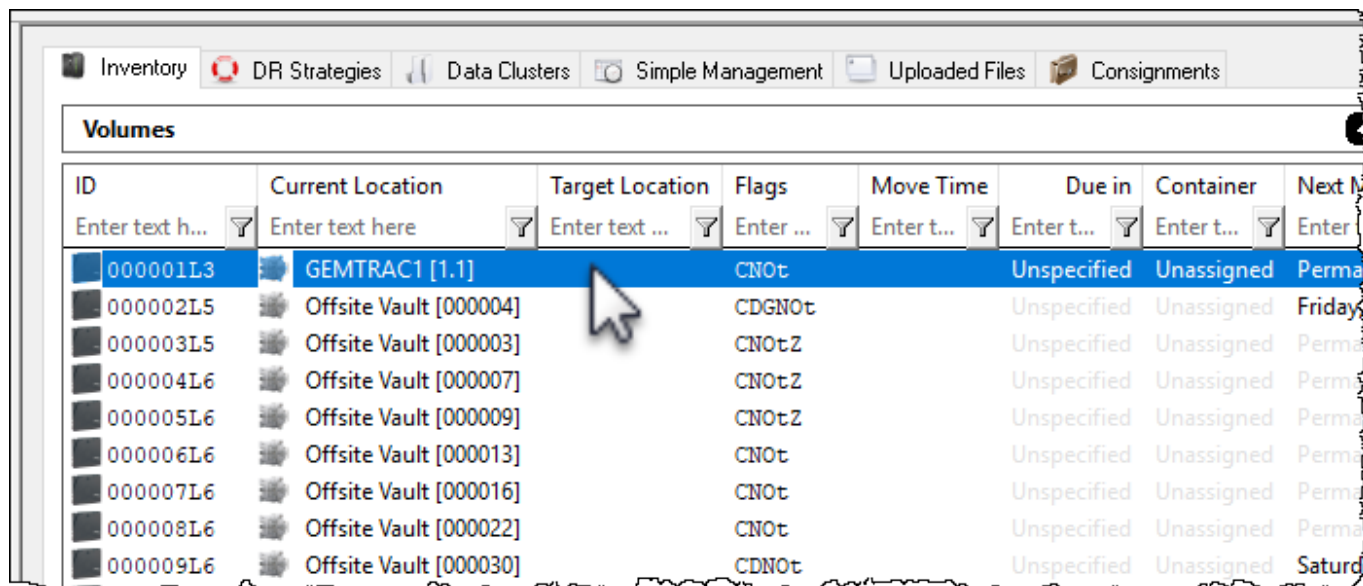

# Location Auto Swap

The **Location Auto Swap** allows you to display the zone, draw and slot number (absolute location) rather than the default slot number (relative location) for each of the slotted **volumes** in the inventory window.

The default settings display slot numbers for each slotted volume.

Selecting a **volume** and hitting the backspace key will change the display for that volume to zone, drawer and slot.

Enabling the **Location Auto Swap** in the main preference's **Options** window (File → Preferences) and setting the **Location Auto Swap Max** number above the current inventory count (eg if you have 10,000 set the value higher to 20,000) will set the display to zone, draw and slot number as the default setting.

Once the **Location Auto Swap Max** has been enabled and saved, pressing F5 in the inventory window will update the display.

Selecting a **volume** and hitting the backspace key will change the display for that volume to slot number.

If the **volume** count exceeds the maximum set in the **Location Auto Swap Max** field, the display will revert to the original default setting of slot number.

From: <https://rtfm.tapetrack.com/> - **TapeTrack Documentation**