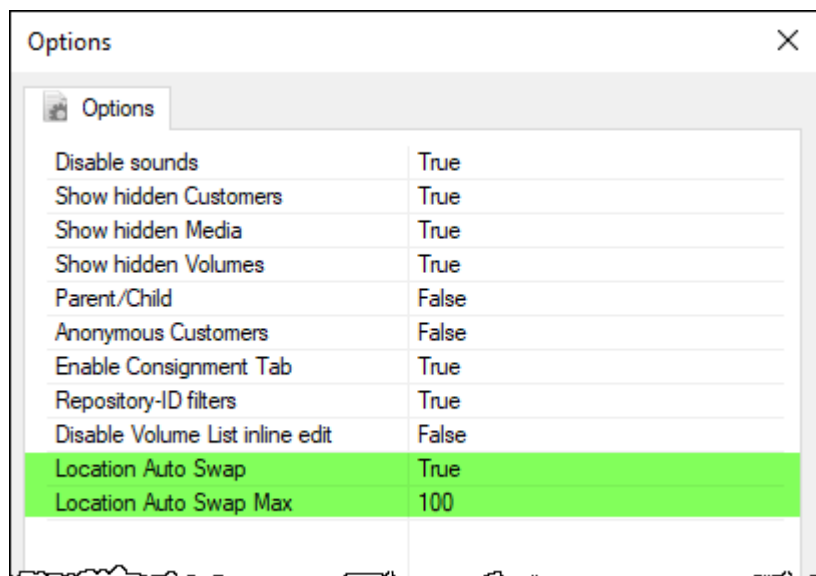

# Location Auto Swap

The **Location Auto Swap** allows you to display the zone, draw and slot number (absolute location) rather than the default slot number (relative location) for each of the slotted **volumes** in the inventory window.

The default settings display slot numbers for each slotted volume.

Selecting a **volume** and hitting the backspace key will change the display for that volume to zone, drawer and slot.

Enabling the **Location Auto Swap** in the main preference's **Options** window (File → Preferences) and setting the **Location Auto Swap Max** number above the current inventory count (eg if you have 10,000 set the value higher to 20,000) will set the display to zone, draw and slot number as the default setting.

Once the **Location Auto Swap Max** has been enabled and saved, pressing F5 in the inventory window will update the display.

Selecting a **volume** and hitting the backspace key will change the display for that volume to slot number.

If the **volume** count exceeds the maximum set in the **Location Auto Swap Max** field, the display will revert to the original default setting of slot number.

From: <https://rtfm.tapetrack.com/> - **TapeTrack Documentation**