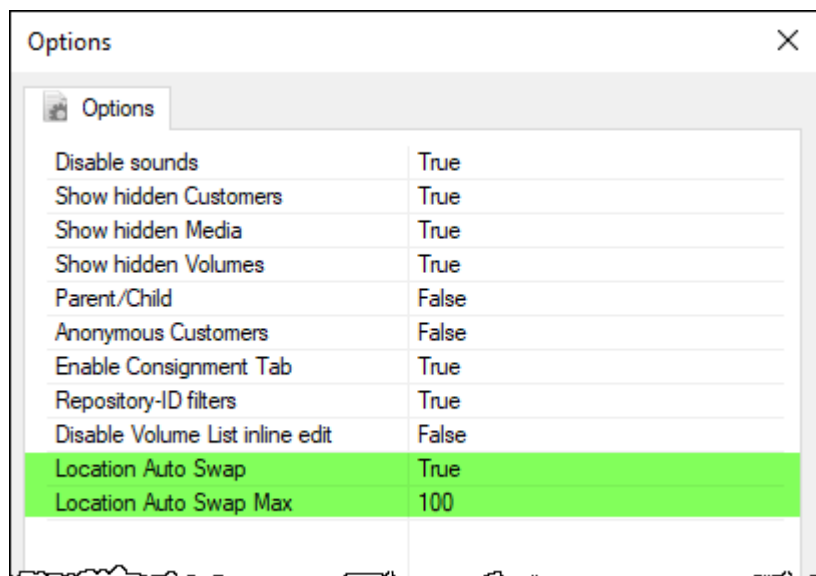

# Location Auto Swap

The **Location Auto Swap** allows you to display the zone, draw and slot number (absolute location) rather than the default slot number (relative location) for each of the slotted **volumes** in the inventory window.

The default settings display slot numbers for each slotted volume.

Selecting a **volume** and hitting the backspace key will change the display for that volume to zone, drawer and slot.

Enabling the **Location Auto Swap** in the main preference's **Options** window (File → Preferences ) and setting the **Location Auto Swap Max** number above the current inventory count (eg if you have 10,000 set the value higher to 20,000) will set the display to zone, draw and slot number as the default setting.

Once the **Location Auto Swap Max** has been enabled and saved, pressing F5 in the inventory window will update the display.

Selecting a **volume** and hitting the backspace key will change the display for that volume to slot number.

 If the **volume** count exceeds the maximum set in the **Location Auto Swap Max** field, the display will revert to the original default setting of slot number.

From: <https://rtfm.tapetrack.com/> - **TapeTrack Documentation**