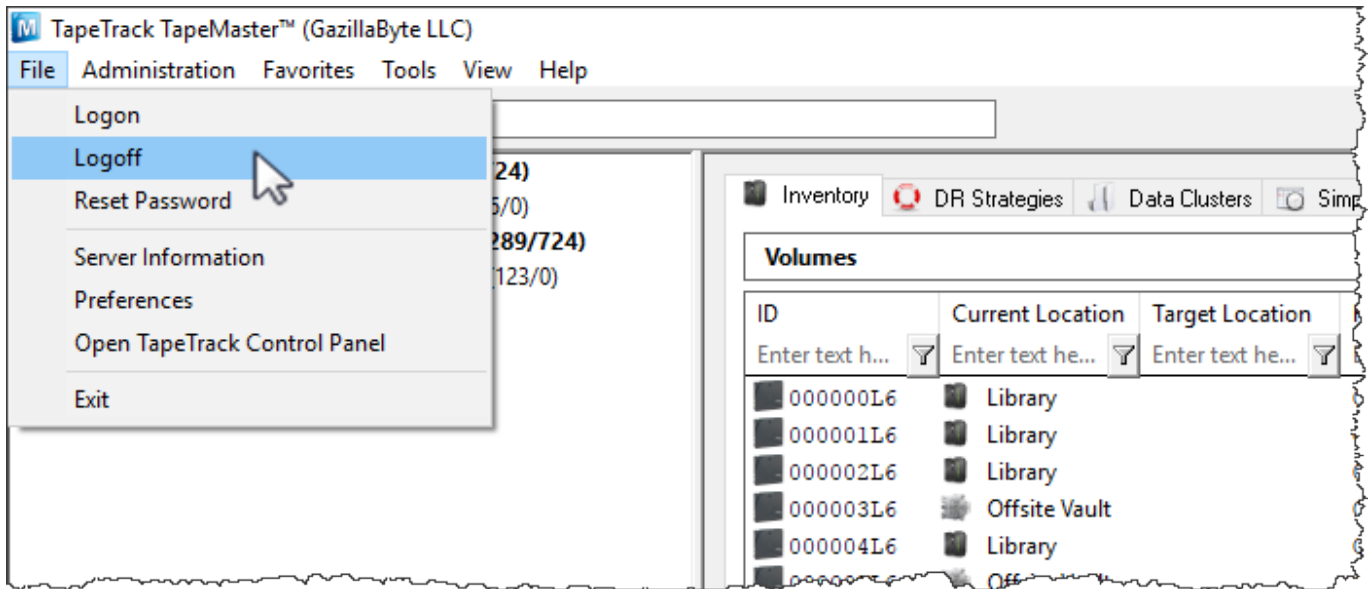

# Logoff

From the main menu select File → Logoff.

Alternatively, clicking the X at the top right corner will close TapeTrack TapeMaster and log you off automatically.

From:  
<https://rtfm.tapetrack.com/> - **TapeTrack Documentation**