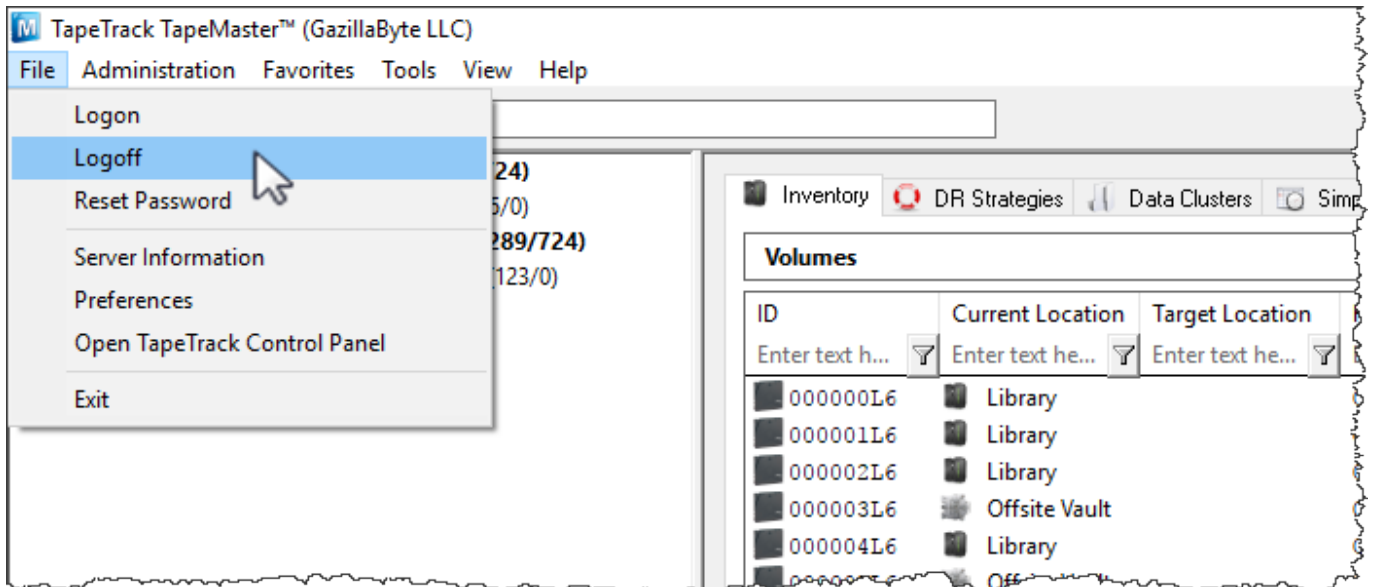

Logoff

From the main menu select File → Logoff.

Alternatively, clicking the X at the top right corner will close TapeTrack TapeMaster and log you off automatically.

From:
<https://rtfm.tapetrack.com/> - **TapeTrack Documentation**