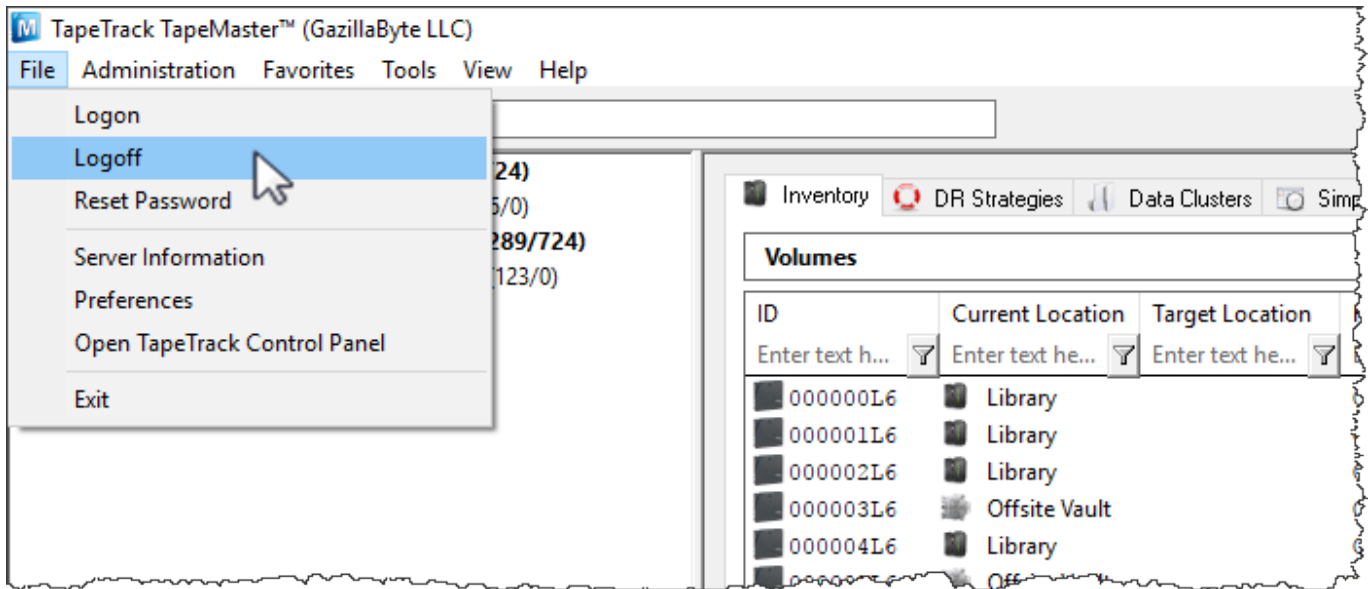

Logoff

From the main menu select File → Logoff.

Alternatively, clicking the X at the top right corner will close TapeTrack TapeMaster and log you off automatically.

From:
<https://rtfm.tapetrack.com/> - **TapeTrack Documentation**