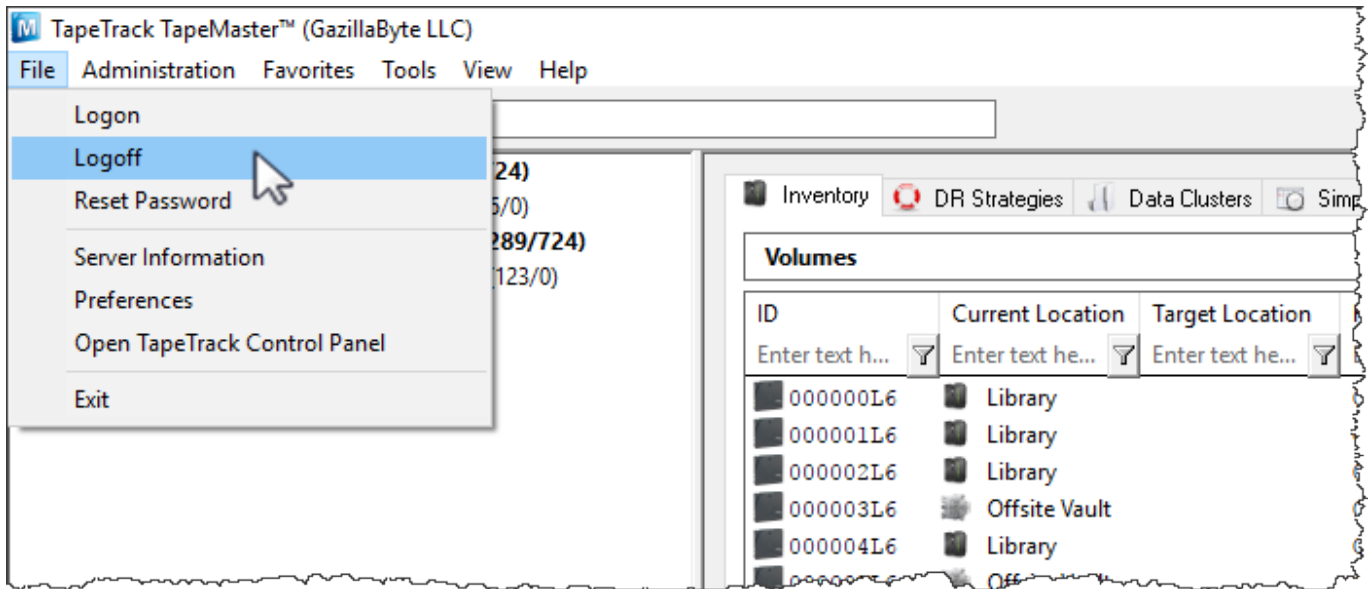

# Logoff

From the main menu select File → Logoff.

From:  
<https://rtfm.tapetrack.com/> - **TapeTrack Documentation**

Permanent link:  
<https://rtfm.tapetrack.com/master/logoff?rev=1508894458>

Last update: **2025/01/21 22:07**