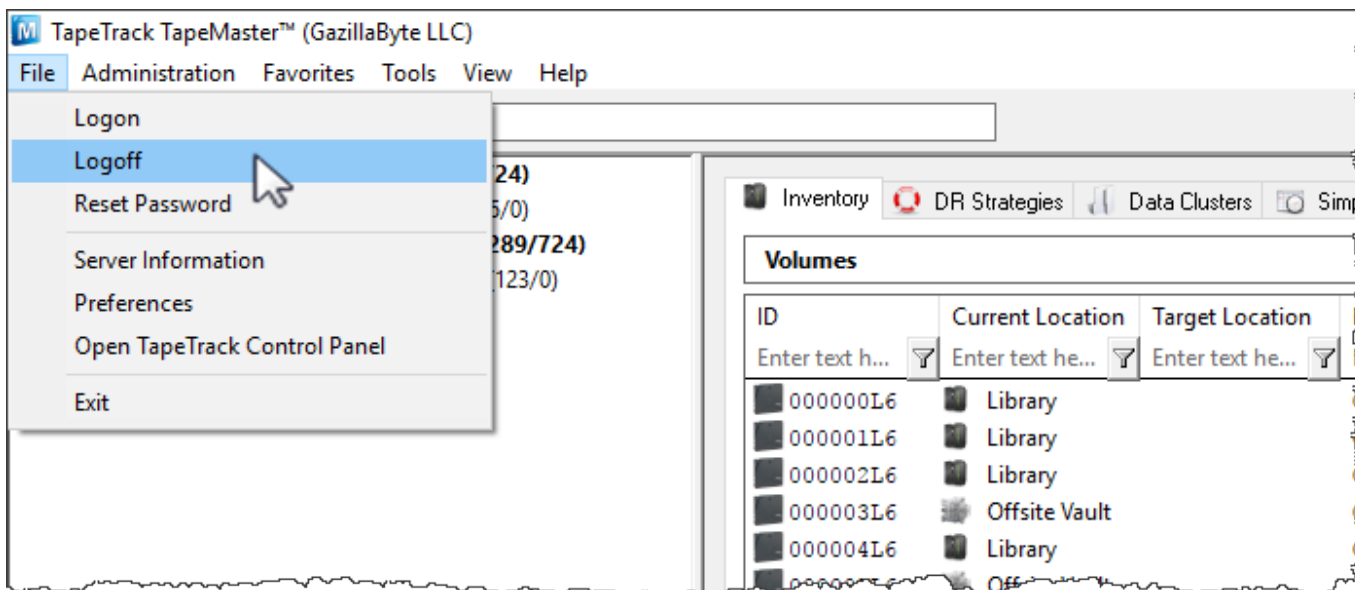

Logoff

From the main menu select File → Logoff.

From:
<https://rtfm.tapetrack.com/> - **TapeTrack Documentation**

Permanent link:
<https://rtfm.tapetrack.com/master/logoff?rev=1508894458>

Last update: **2025/01/21 22:07**