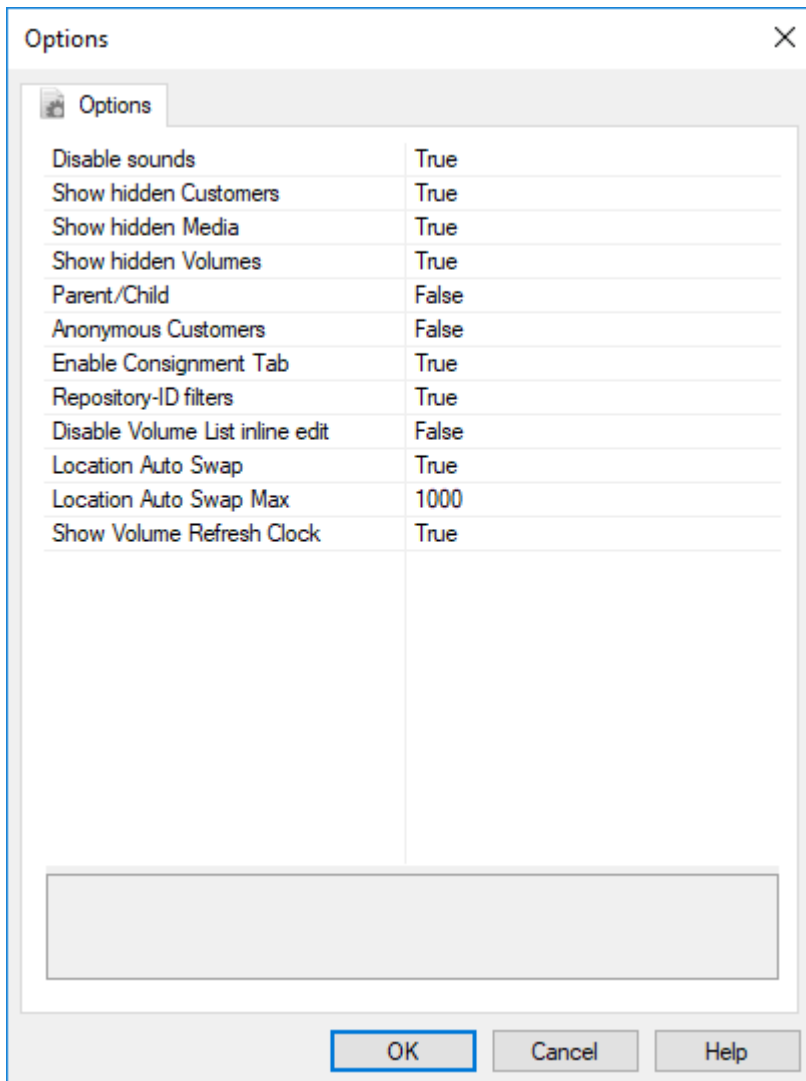

Preferences

The Preferences window, File → Preferences, sets basic customization for TapeMaster such as sounds, hidden objects, etc.

Options

- **Disable sounds:** If set to **True**, all sounds in TapeMaster will be muted.
- **Show hidden Customers:** If set to **True**, the Customer Tree will display Customers that have the **Hide Customer** option in the Customer Properties Window set to **True**.
- **Show hidden Media:** If set to **True**, the Customer Tree will display Media Types that have the **Hide Media Type** option in the Options Tab of the Media Type Properties Window set to **True**.
- **Show hidden Volumes:** If set to **True**, the Volume List will display Volumes that have the **Hide Volume** option in the Options Tab of the Volume Properties Window set to **True**.
- **Parent/Child:** If set to **False**, the Customer Tree will not display Customers with a Parent Customer set in the Customer Properties Window nested under their Parent Customer.
- **Anonymous Customers:** If set to **True**, Customer Descriptions in the Customer Tree will not display.
- **Enable Consignment Tab:** If set to **True**, the Consignments tab will appear as an Administration Tab.

- **Repository-ID filters:** If set to **True**, Volumes in the Volume List can be filtered by the Repository-ID instead of the Repository Description.
- **Disable Volume List inline edit:** If set to **True**, inline editing in Volume List will be disabled. (Requires restart)
- **Location Auto Swap:** If set to **True**, will display the Volume slot location instead of slot number if inventory quantity is under the **Location Auto Swap Max** value.
- **Location Auto Swap Max** sets the maximum number of volumes to enable the **Location Auto Swap** function.
- **Show Volume Refresh Clock:** If set to **True** a counter will display the time in seconds the last time the Volume window was refreshed. **Service** needs to be stopped and restarted for changes to take effect.