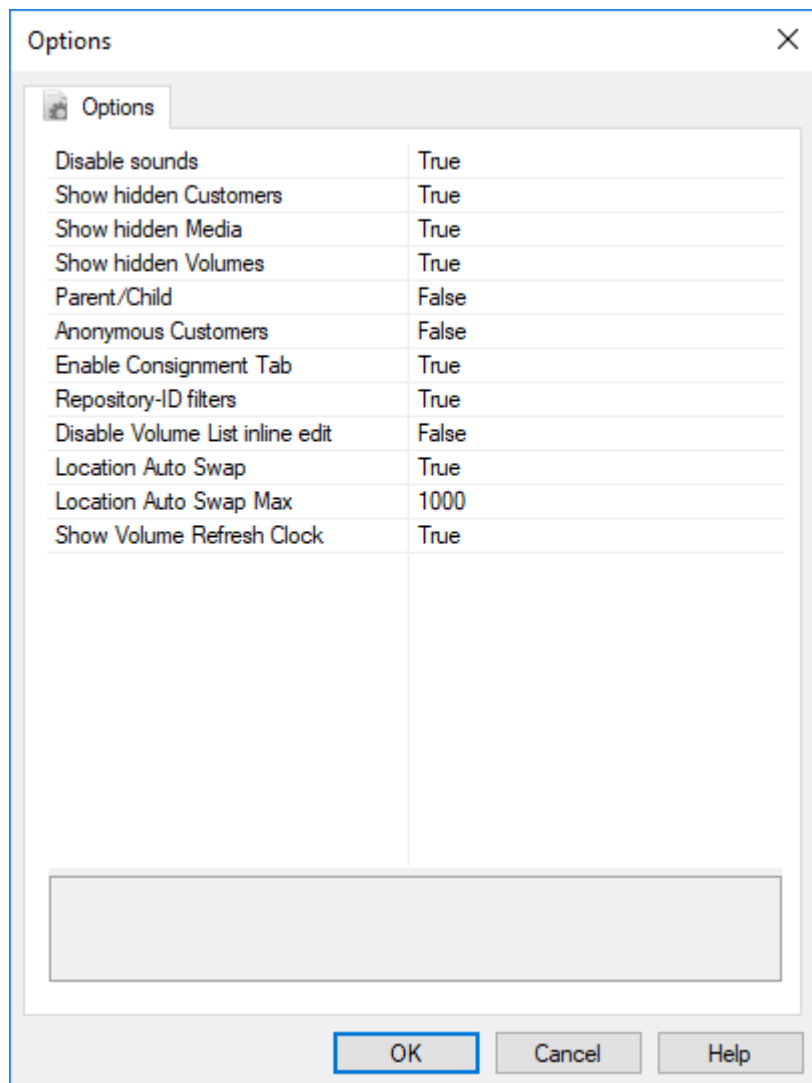

Preferences

The Preferences window, File → Preferences, sets basic customization for TapeMaster such as sounds, hidden objects, etc.

Options

- **Disable sounds:** If set to **True**, all sounds in TapeMaster will be muted.
- **Show hidden Customers:** If set to **True**, the Customer Tree will display Customers that have the **Hide Customer** option in the Customer Properties Window set to **True**.
- **Show hidden Media:** If set to **True**, the Customer Tree will display Media Types that have the **Hide Media Type** option in the Options Tab of the Media Type Properties Window set to **True**.
- **Show hidden Volumes:** If set to **True**, the Volume List will display Volumes that have the **Hide Volume** option in the Options Tab of the Volume Properties Window set to **True**.
- **Parent/Child:** If set to **False**, the Customer Tree will not display Customers with a Parent Customer set in the Customer Properties Window nested under their Parent Customer.
- **Anonymous Customers:** If set to **True**, Customer Descriptions in the Customer Tree will not display.
- **Enable Consignment Tab:** If set to **True**, the Consignments tab will appear as an Administration Tab.

- **Repository-ID filters:** If set to **True**, Volumes in the Volume List can be filtered by the Repository-ID instead of the Repository Description.
- **Disable Volume List inline edit:** If set to **True**, inline editing in Volume List will be disabled. (Requires restart)
- **Location Auto Swap:** If set to **True**, will display the Volume slot location instead of slot number if inventory quantity is under the **Location Auto Swap Max** value.
- **Location Auto Swap Max** sets the maximum number of volumes to enable the **Location Auto Swap** function.
- **Show Volume Refresh Clock:** If set to **True** a counter will display the time in seconds the last time the Volume window was refreshed. **Service** needs to be stopped and restarted for changes to take effect.